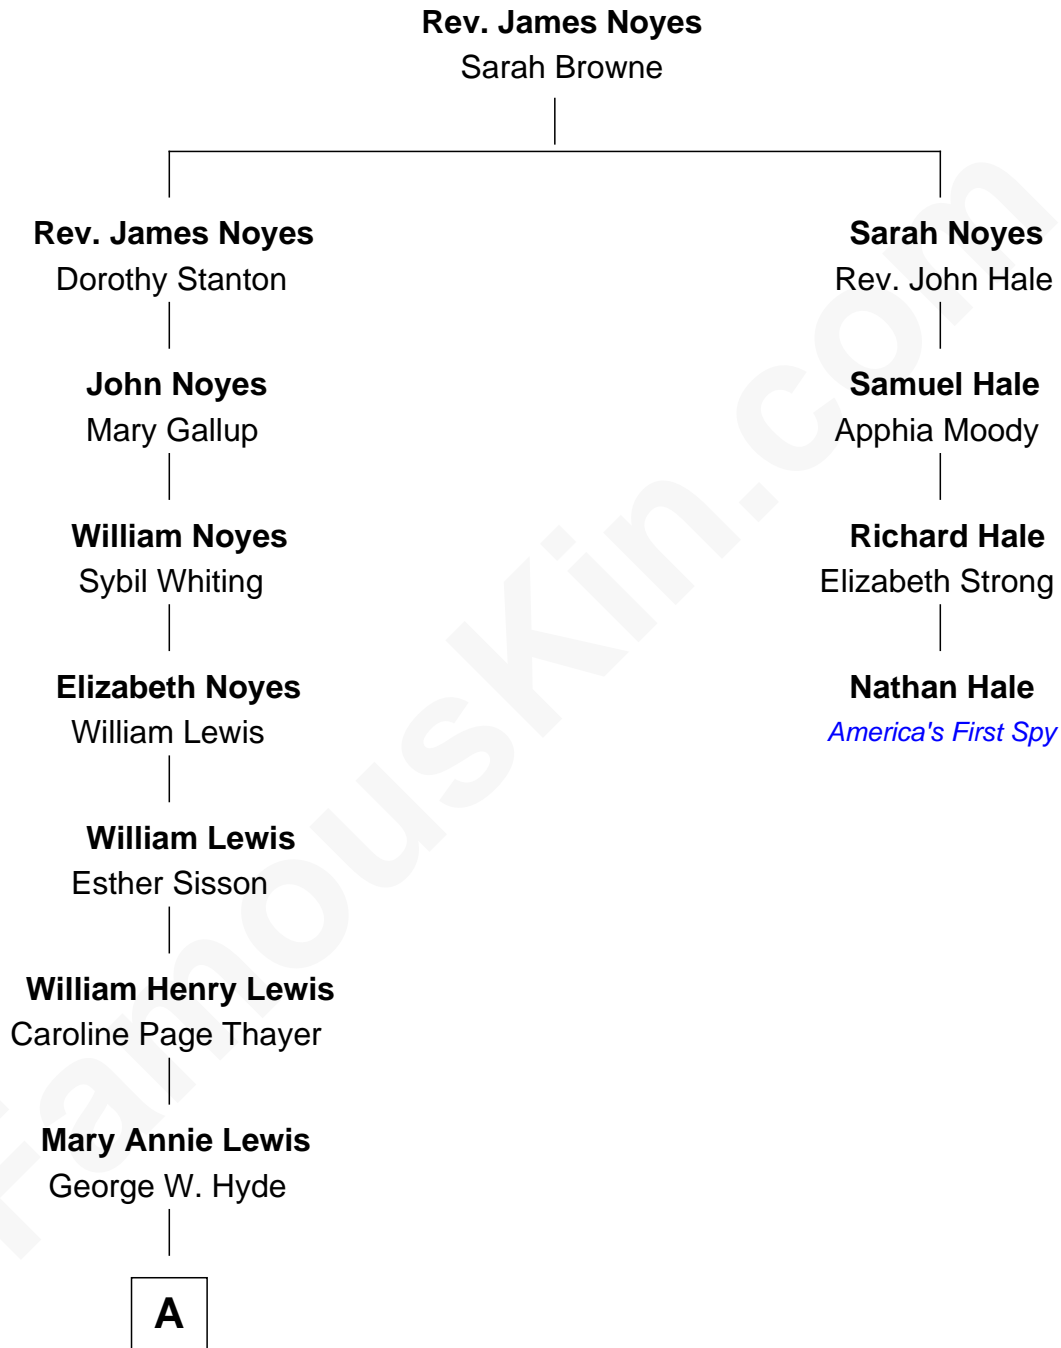

FamousKin.com Relationship Chart of

David Hyde Pierce

Stage, TV, and Movie Actor

3rd cousin 6 times removed of

Nathan Hale

America's First Spy

A

—
Helen E. Hyde
Arthur J. Pierce

—
George Hyde Pierce
Laura Marie Hughes

—
David Hyde Pierce
Stage, TV, and Movie Actor

FamousKin.com