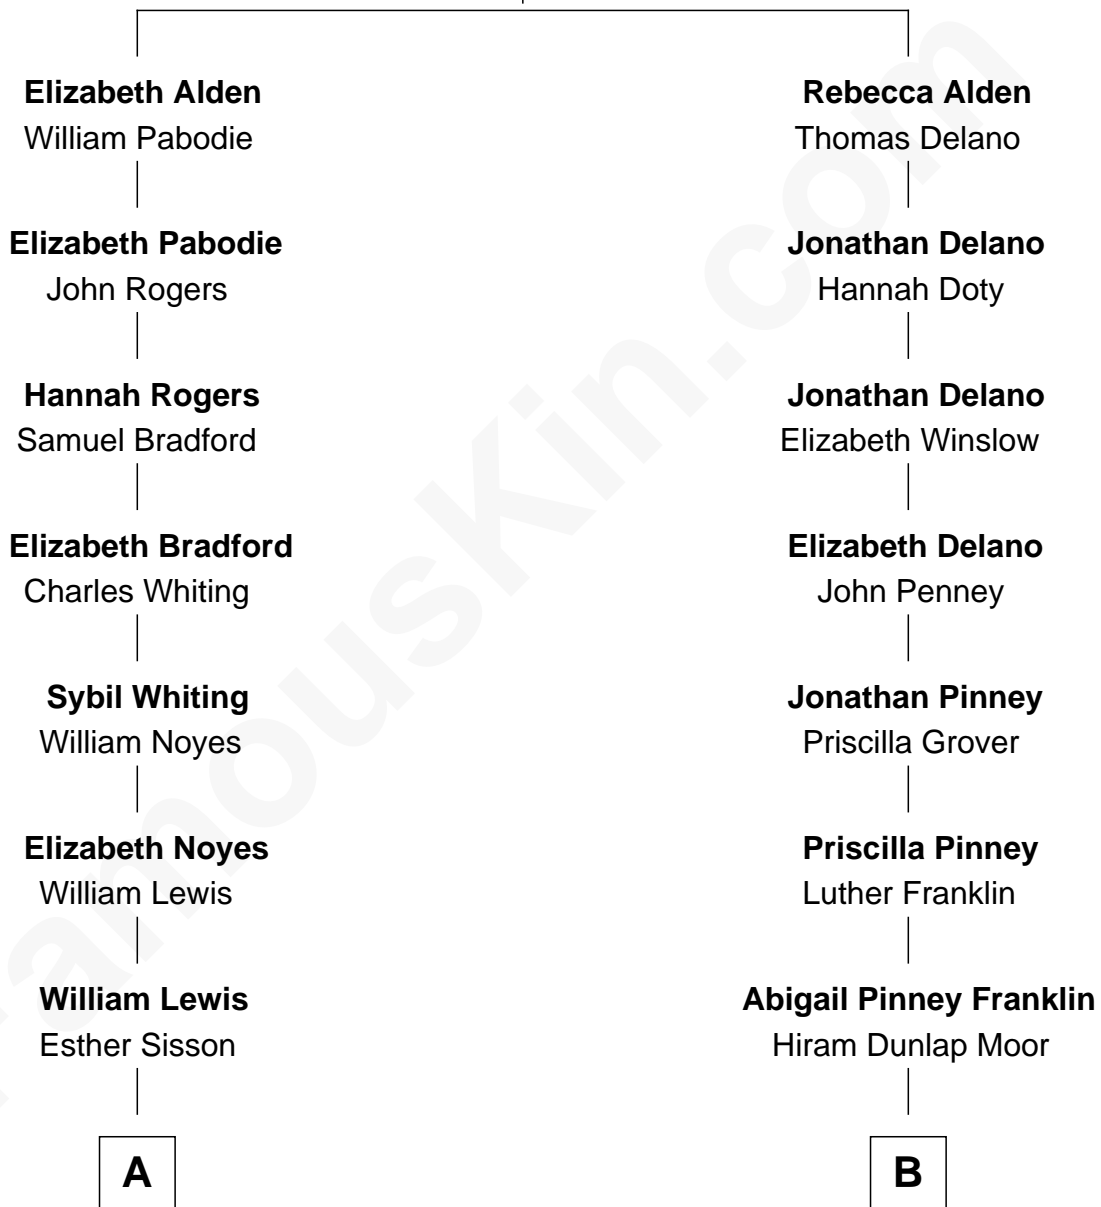

# FamousKin.com Relationship Chart of

**David Hyde Pierce**

*Stage, TV, and Movie Actor*

8th cousin 3 times removed of

**Calvin Coolidge**

*30th U.S. President*

**John Alden**  
Priscilla Mullins

**A**

**William Henry Lewis**  
Caroline Page Thayer

**Mary Annie Lewis**  
George W. Hyde

**Helen E. Hyde**  
Arthur J. Pierce

**George Hyde Pierce**  
Laura Marie Hughes

**David Hyde Pierce**  
*Stage, TV, and Movie Actor*

**B**

**Victoria Josephine Moor**  
Col. John Calvin Coolidge

**Calvin Coolidge**  
*30th U.S. President*

FamousKin.com