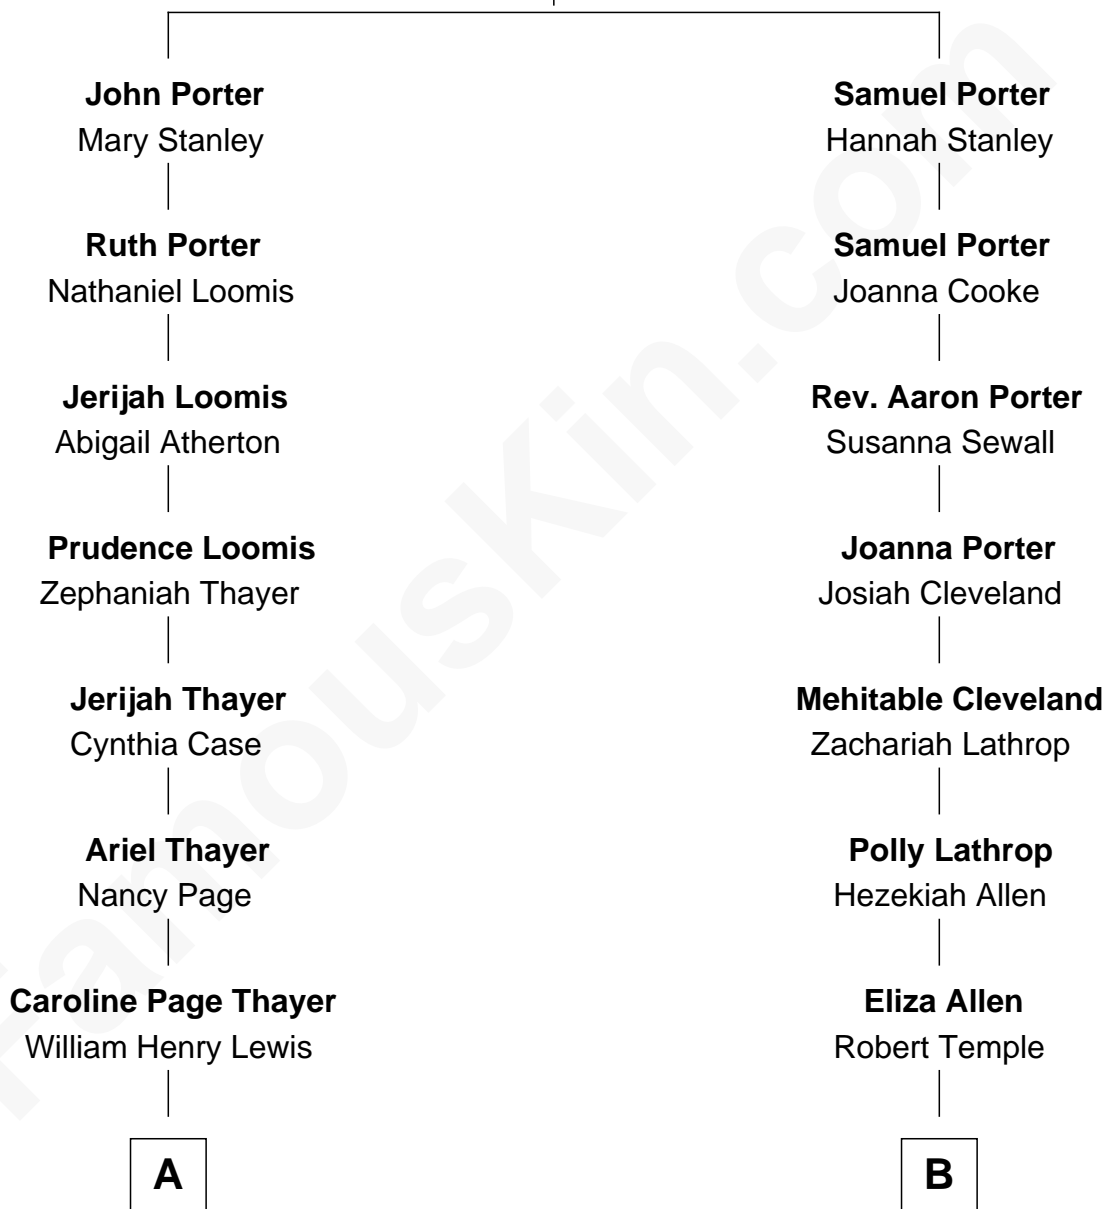

FamousKin.com Relationship Chart of

David Hyde Pierce

Stage, TV, and Movie Actor

10th cousin of

Shirley Temple

Movie Actress

John Porter

Anna White

A

Mary Annie Lewis

George W. Hyde

Helen E. Hyde

Arthur J. Pierce

George Hyde Pierce

Laura Marie Hughes

David Hyde Pierce

Stage, TV, and Movie Actor

B

Reuben S. B. Temple

Jane W. Dunham

Francis Marion Temple

Cynthia Fell Yeager

George Francis Temple

Gertrude Amelia Krieger