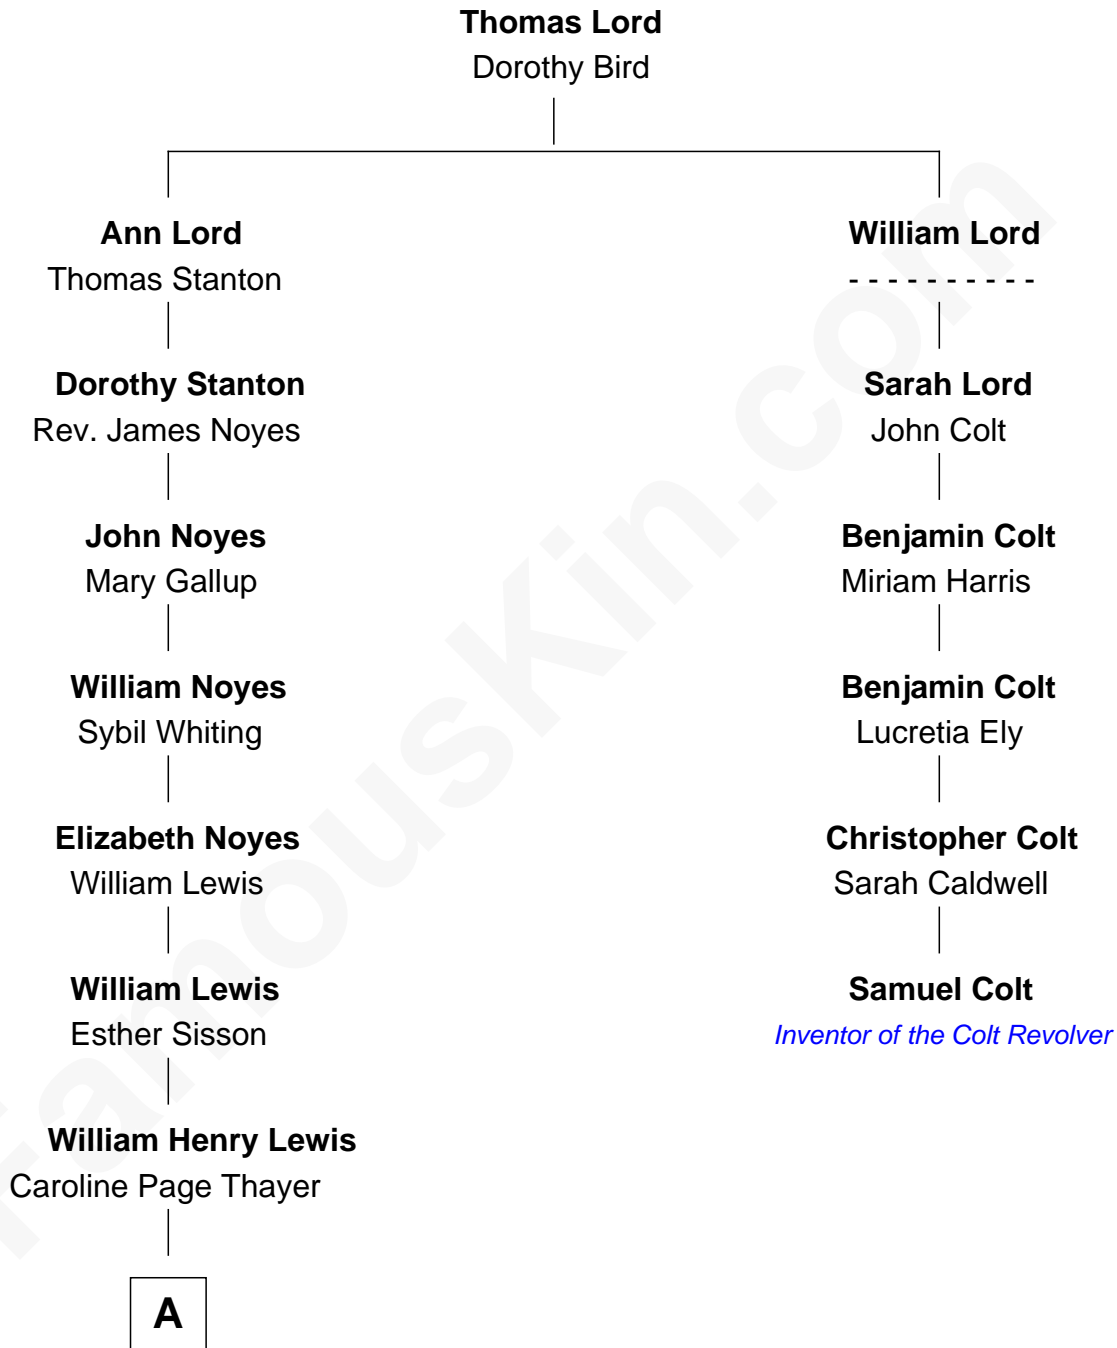

# FamousKin.com Relationship Chart of

**David Hyde Pierce**

*Stage, TV, and Movie Actor*

5th cousin 5 times removed of

**Samuel Colt**

*Inventor of the Colt Revolver*

**A**

—  
**Mary Annie Lewis**

George W. Hyde

—  
**Helen E. Hyde**

Arthur J. Pierce

—  
**George Hyde Pierce**

Laura Marie Hughes

—  
**David Hyde Pierce**

*Stage, TV, and Movie Actor*

FamousKin.com