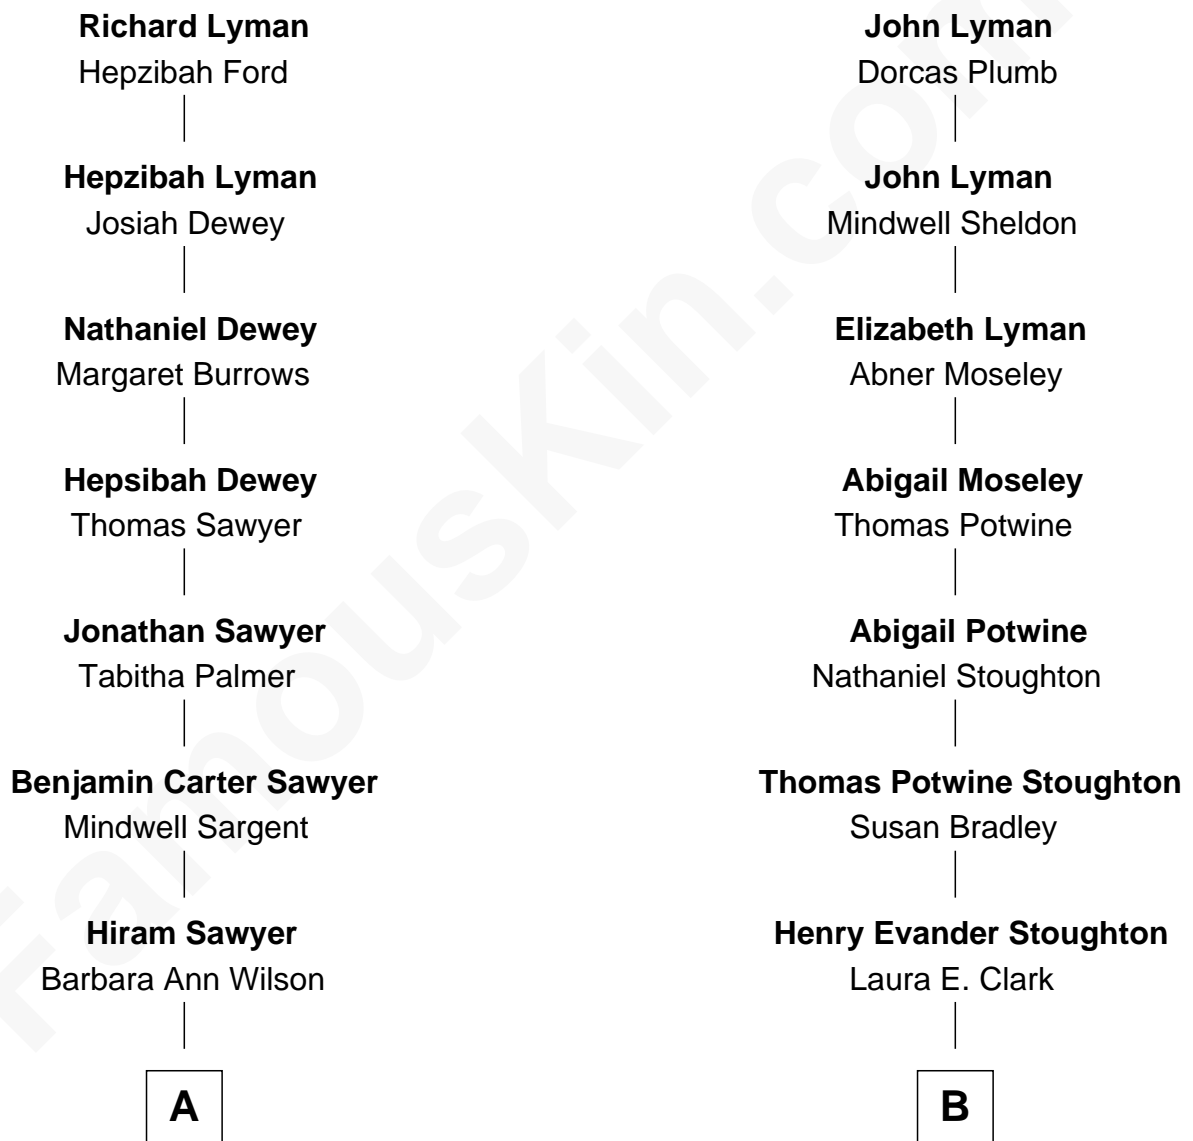

# FamousKin.com Relationship Chart of

**David Hyde Pierce**

*Stage, TV, and Movie Actor*

9th cousin 2 times removed of

**Dr. Benjamin Spock**

*American Pediatrician and Author on Child Care*

**Richard Lyman**

Sarah - - - - -

**A**

**Hannah Sawyer**  
William W. Mayhew

**Sarah B. Mayhew**  
Rev. Thomas Bennett Hughes

**Lorado Thomas Hughes**  
Mildred E. Sherman

**Laura Marie Hughes**  
George Hyde Pierce

**David Hyde Pierce**  
*Stage, TV, and Movie Actor*