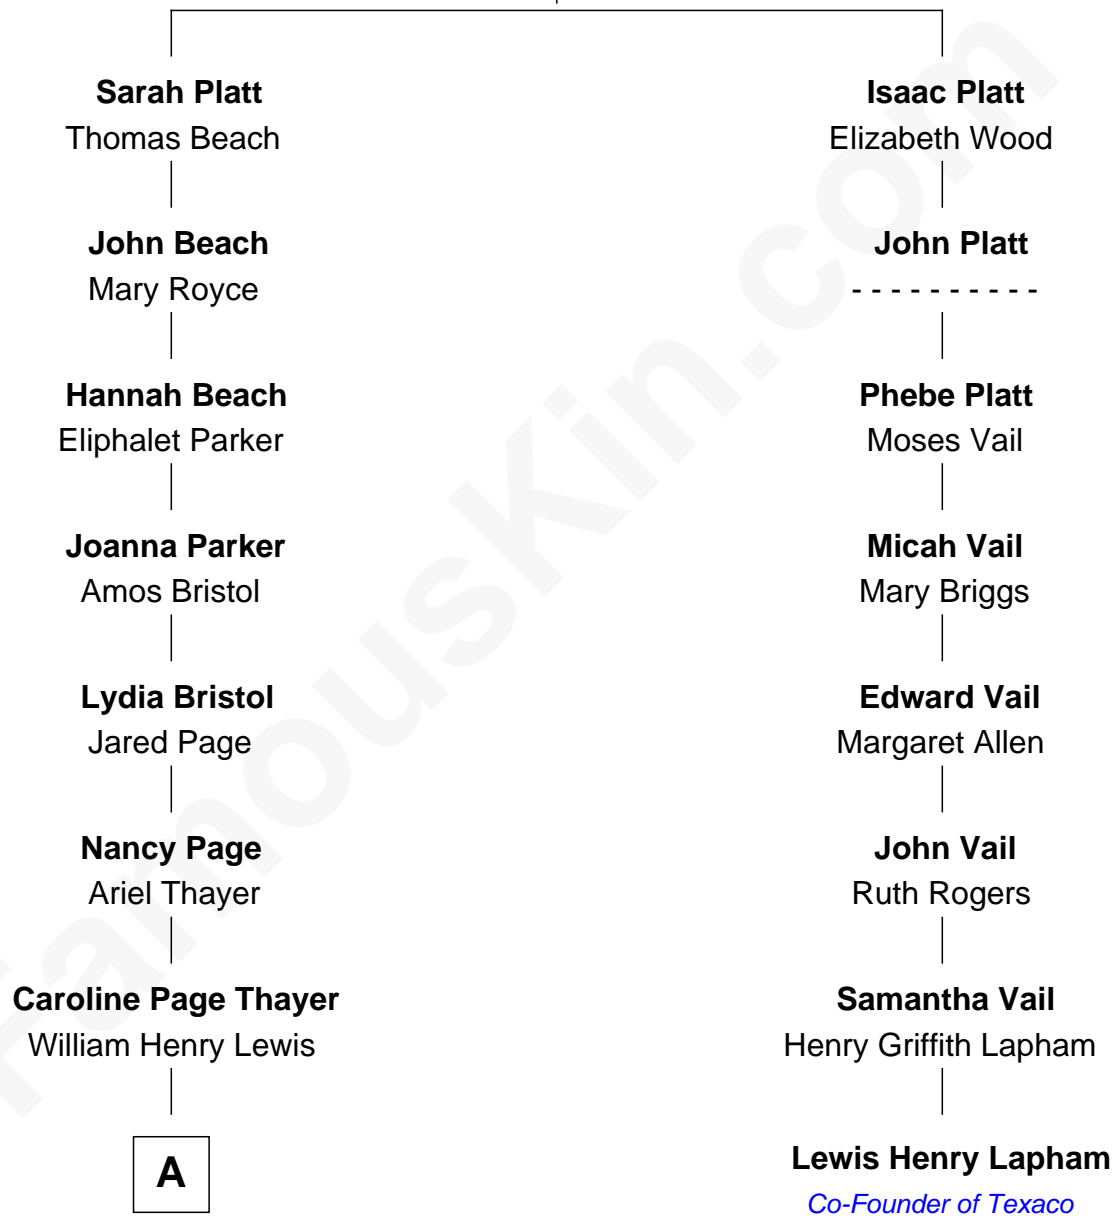

# FamousKin.com Relationship Chart of

**David Hyde Pierce**

*Stage, TV, and Movie Actor*

7th cousin 3 times removed of

**Lewis Henry Lapham**

*Co-Founder of Texaco*

**Richard Platt**

Mary Wood

**A**

—  
**Mary Annie Lewis**

George W. Hyde

—  
**Helen E. Hyde**

Arthur J. Pierce

—  
**George Hyde Pierce**

Laura Marie Hughes

—  
**David Hyde Pierce**

*Stage, TV, and Movie Actor*