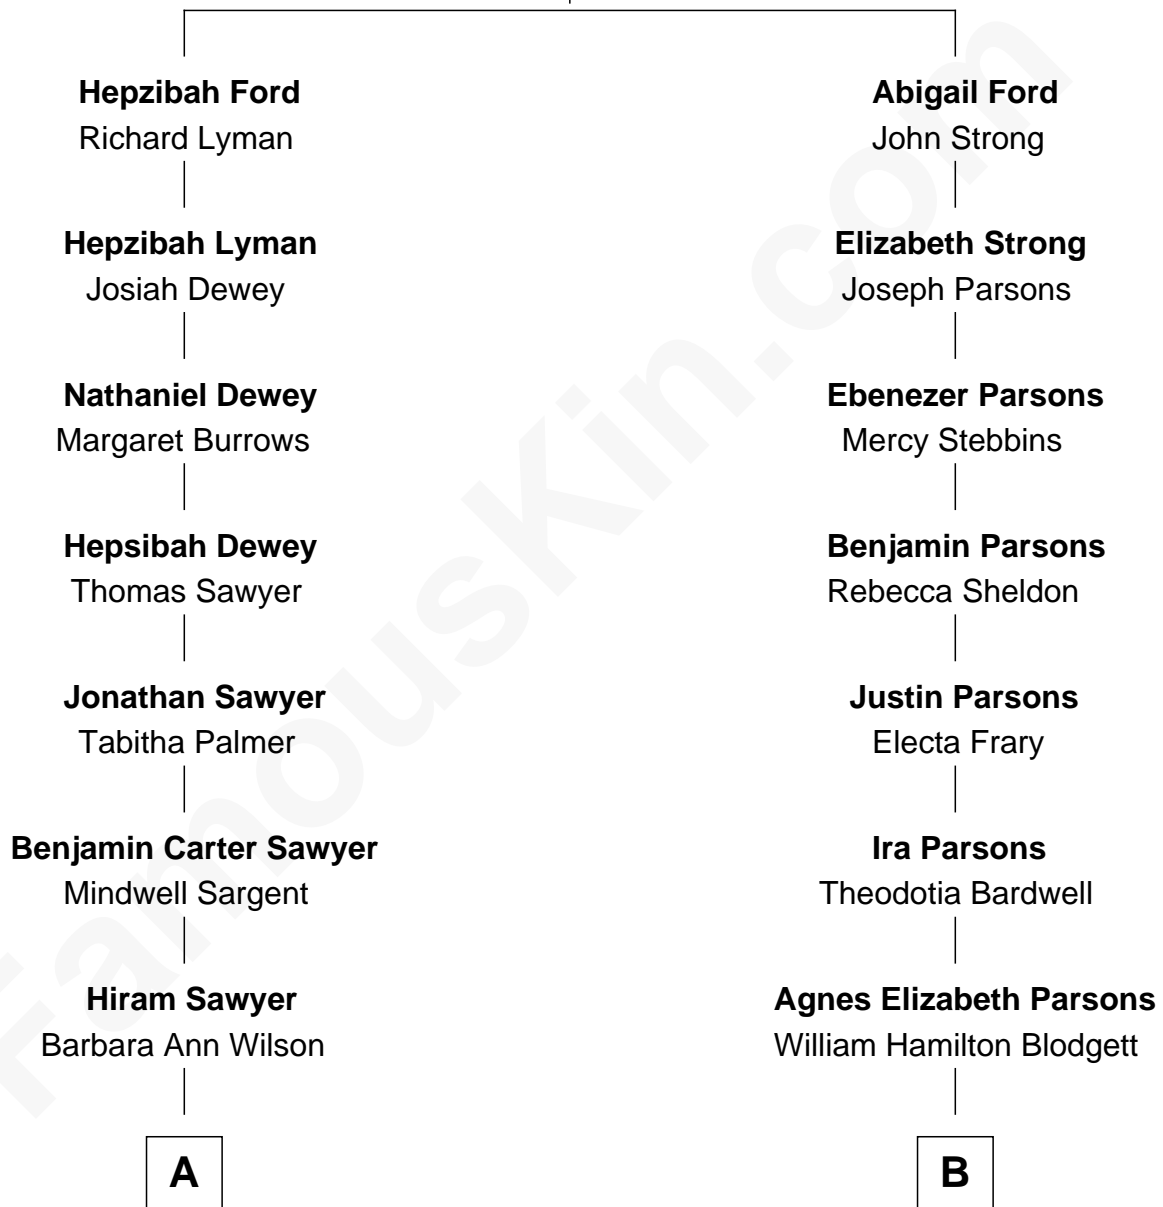

FamousKin.com Relationship Chart of

David Hyde Pierce

Stage, TV, and Movie Actor

8th cousin 3 times removed of

Frederick Upton

Co-Founder of Whirlpool Corporation

Thomas Ford
Elizabeth Charde

A

Hannah Sawyer
William W. Mayhew

Sarah B. Mayhew
Rev. Thomas Bennett Hughes

Lorado Thomas Hughes
Mildred E. Sherman

Laura Marie Hughes
George Hyde Pierce

David Hyde Pierce
Stage, TV, and Movie Actor

B

Carrie A. Blodgett
Cassius Marcellus Upton