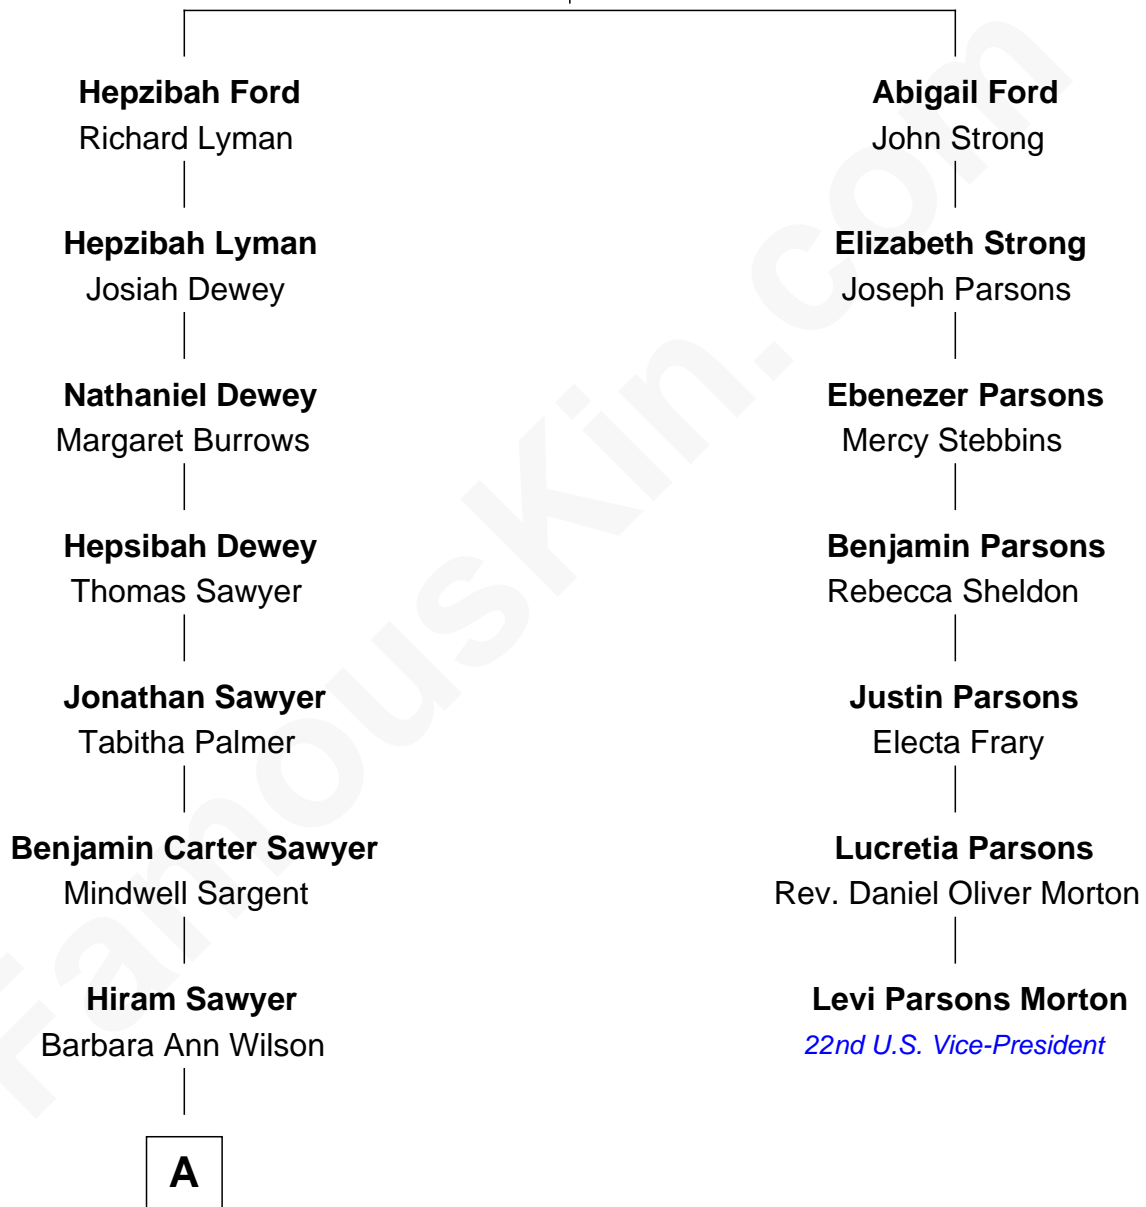

FamousKin.com Relationship Chart of

David Hyde Pierce

Stage, TV, and Movie Actor

6th cousin 5 times removed of

Levi Parsons Morton

22nd U.S. Vice-President

Thomas Ford
Elizabeth Charde

A

Hannah Sawyer
William W. Mayhew

Sarah B. Mayhew
Rev. Thomas Bennett Hughes

Lorado Thomas Hughes
Mildred E. Sherman

Laura Marie Hughes
George Hyde Pierce

David Hyde Pierce
Stage, TV, and Movie Actor