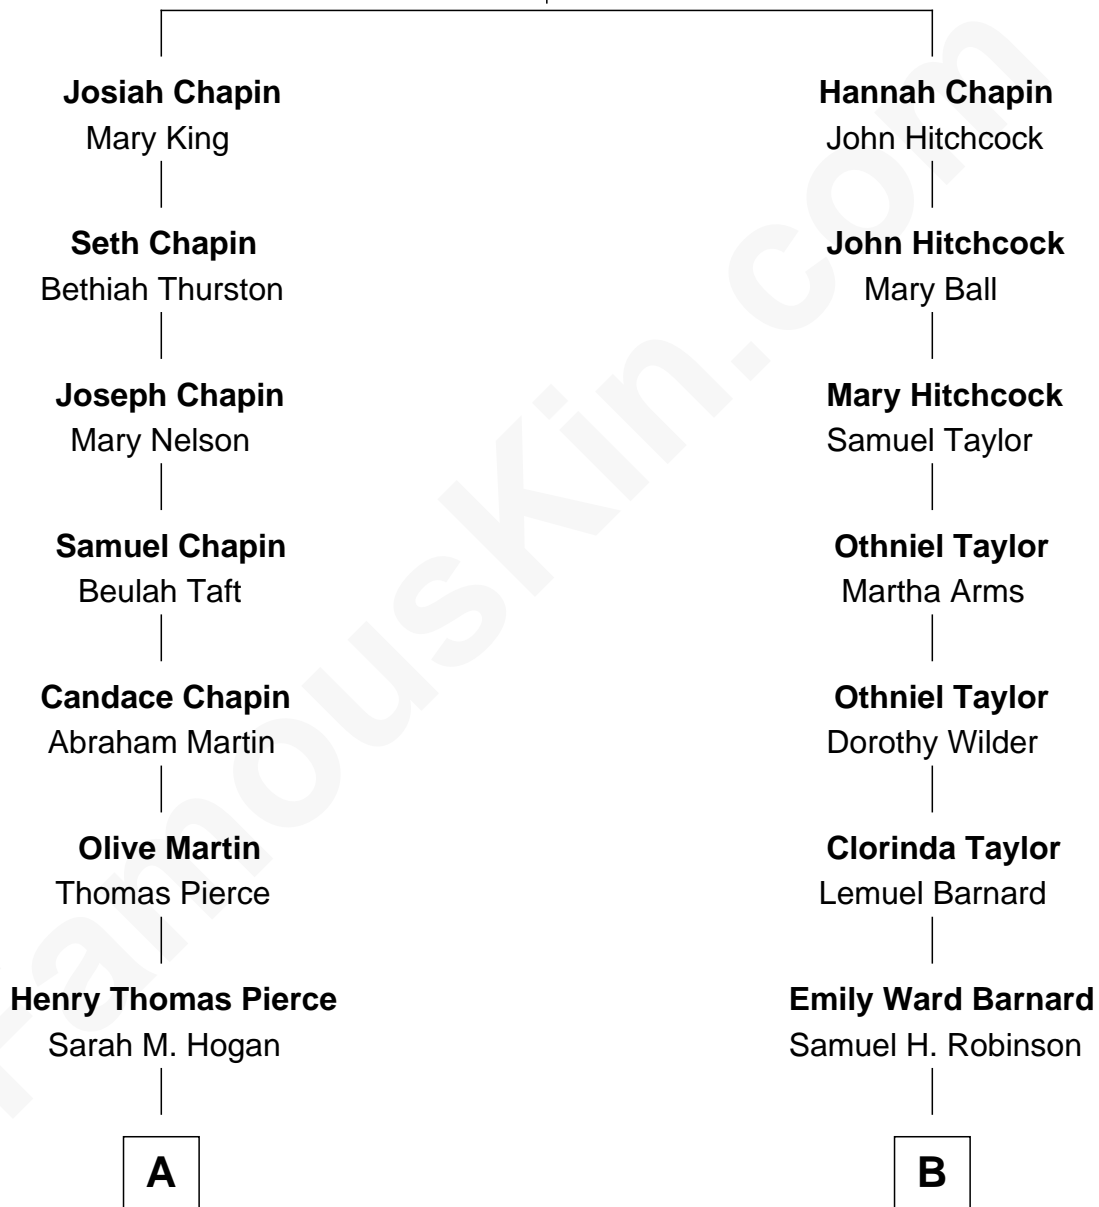

FamousKin.com Relationship Chart of

David Hyde Pierce

Stage, TV, and Movie Actor

9th cousin of

Lillian Gish

Stage, TV and Movie Actress

Samuel Chapin

Cicely Penney

A

Arthur J. Pierce

Helen E. Hyde

George Hyde Pierce

Laura Marie Hughes

David Hyde Pierce

Stage, TV, and Movie Actor

B