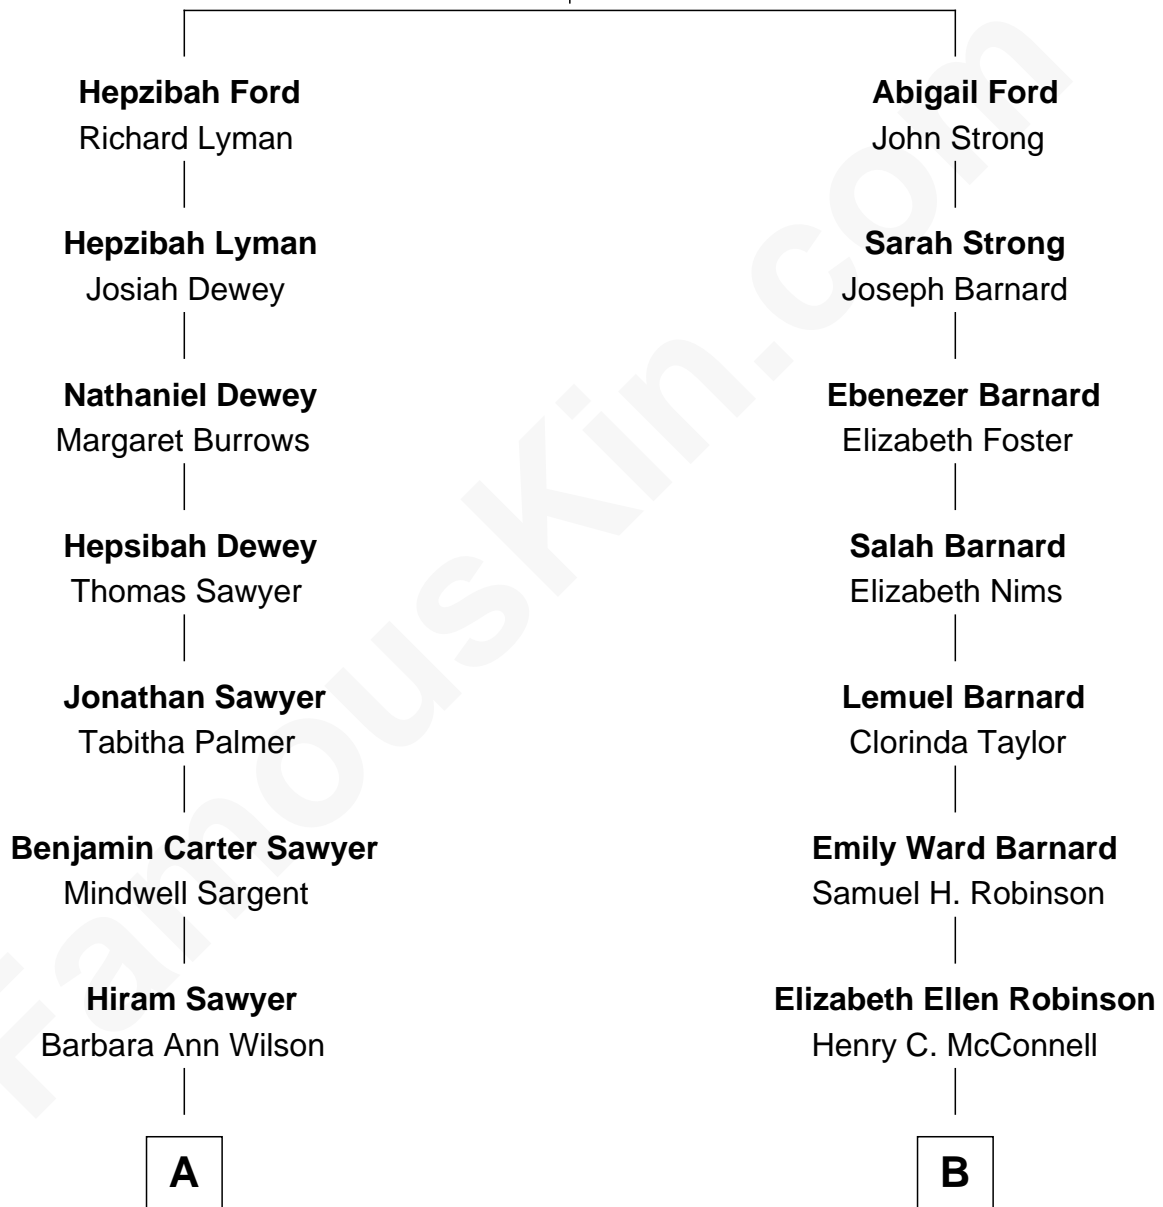

FamousKin.com Relationship Chart of

David Hyde Pierce

Stage, TV, and Movie Actor

8th cousin 3 times removed of

Lillian Gish

Stage, TV and Movie Actress

Thomas Ford
Elizabeth Charde

FamousKin.com