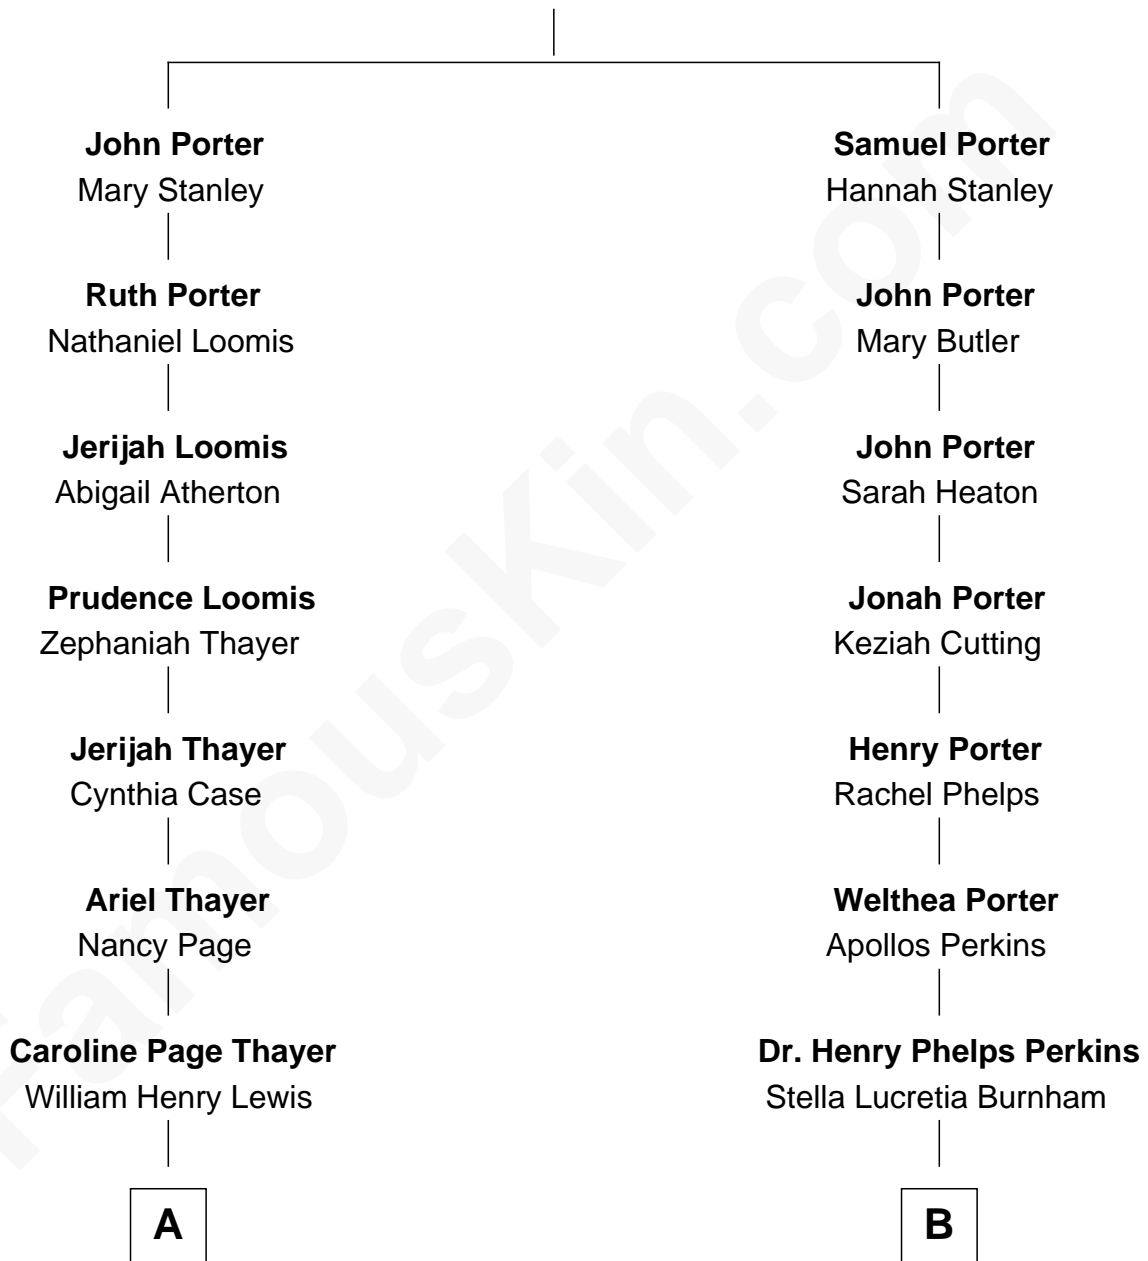

## Relationship Chart of

**David Hyde Pierce**

*Stage, TV, and Movie Actor*

9th cousin 1 time removed of

**Anthony Perkins**

*Movie Actor*

**John Porter**

Anna White

**A**

**Mary Annie Lewis**

George W. Hyde

**Helen E. Hyde**

Arthur J. Pierce

**George Hyde Pierce**

Laura Marie Hughes

**David Hyde Pierce**

*Stage, TV, and Movie Actor*

**B**

**Henry Phelps Perkins**

Helen Virginia Anthony

**Osgood Perkins**

Janet Esselstyn Rane

**Anthony Perkins**

*Movie Actor*