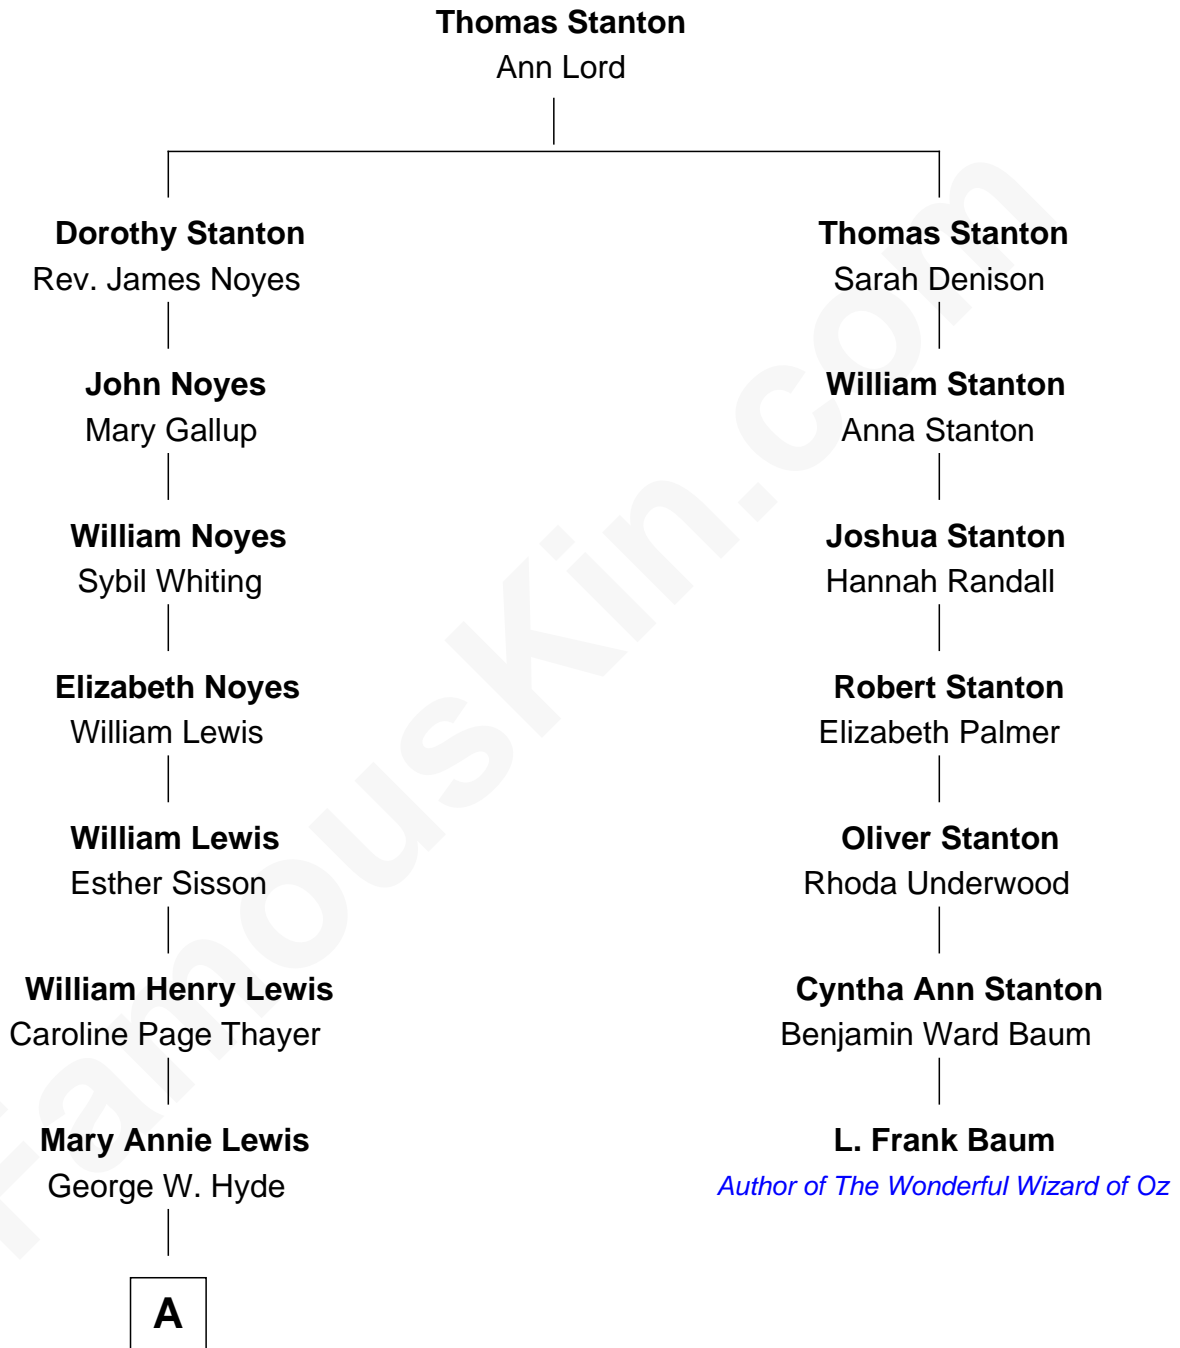

FamousKin.com Relationship Chart of

David Hyde Pierce

Stage, TV, and Movie Actor

6th cousin 3 times removed of

L. Frank Baum

Author of The Wonderful Wizard of Oz

A

—
Helen E. Hyde
Arthur J. Pierce

—
George Hyde Pierce
Laura Marie Hughes

—
David Hyde Pierce
Stage, TV, and Movie Actor

FamousKin.com