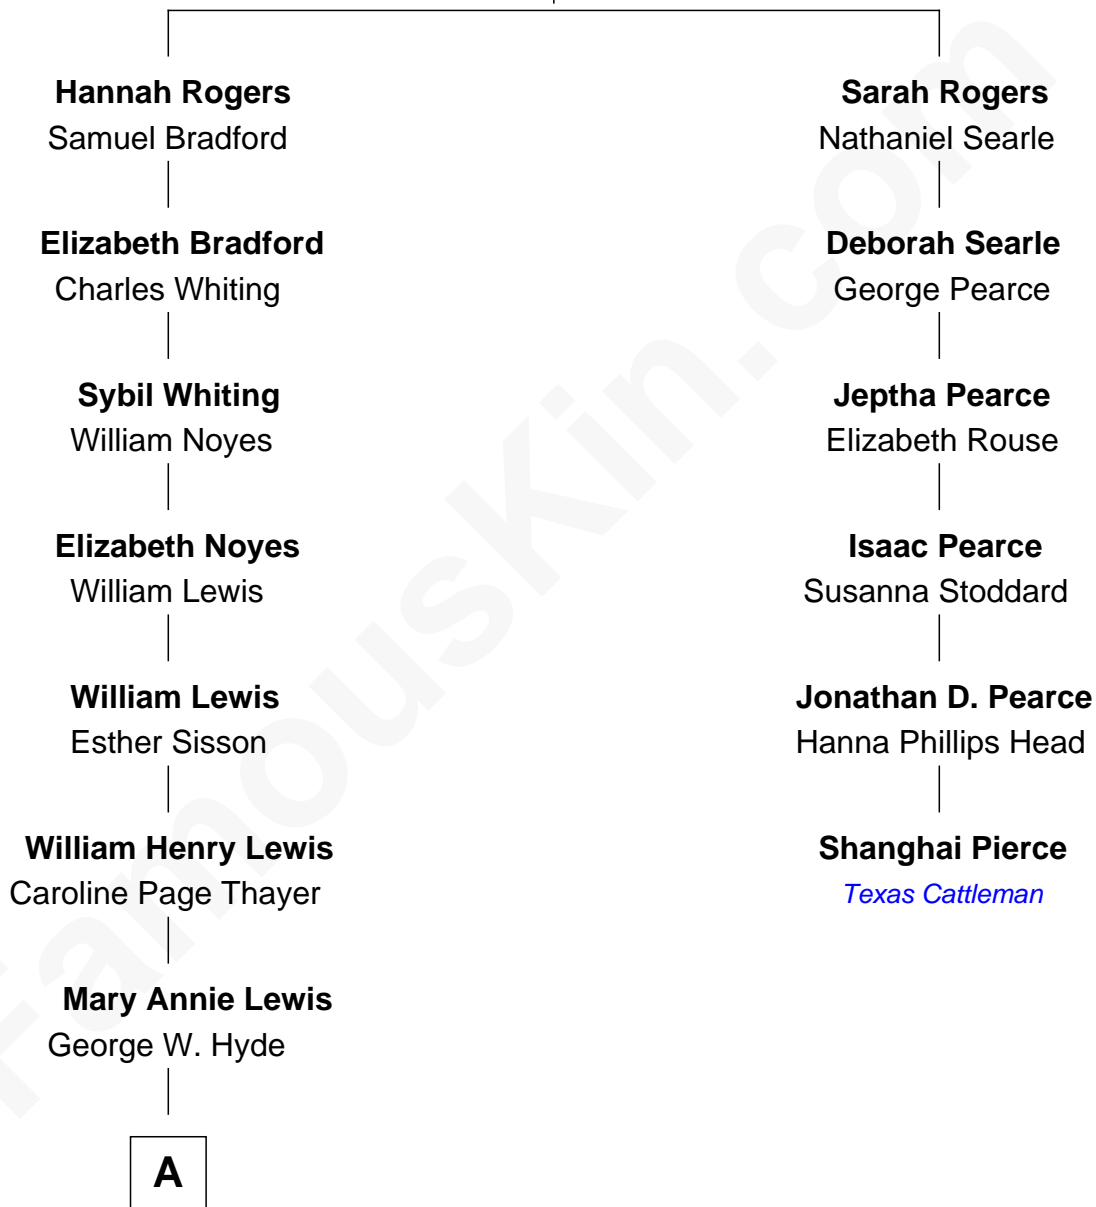

FamousKin.com Relationship Chart of

David Hyde Pierce

Stage, TV, and Movie Actor

5th cousin 4 times removed of

Shanghai Pierce

Texas Cattleman

John Rogers
Elizabeth Pabodie

A