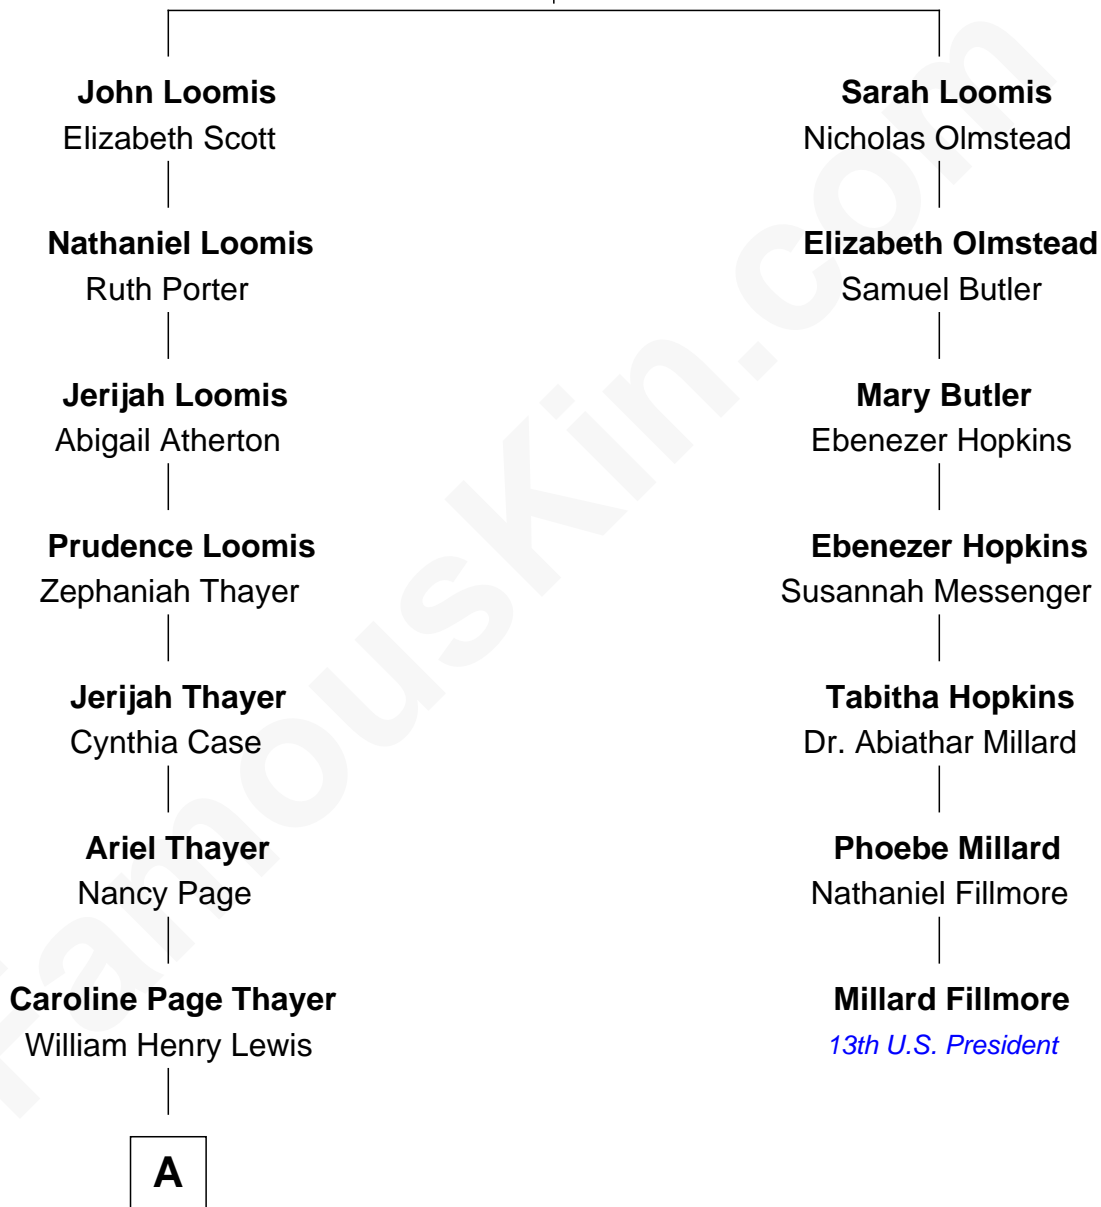

FamousKin.com Relationship Chart of

David Hyde Pierce

Stage, TV, and Movie Actor

6th cousin 4 times removed of

Millard Fillmore

13th U.S. President

Joseph Loomis

Mary White

A

—
Mary Annie Lewis

George W. Hyde

—
Helen E. Hyde

Arthur J. Pierce

—
George Hyde Pierce

Laura Marie Hughes

—
David Hyde Pierce