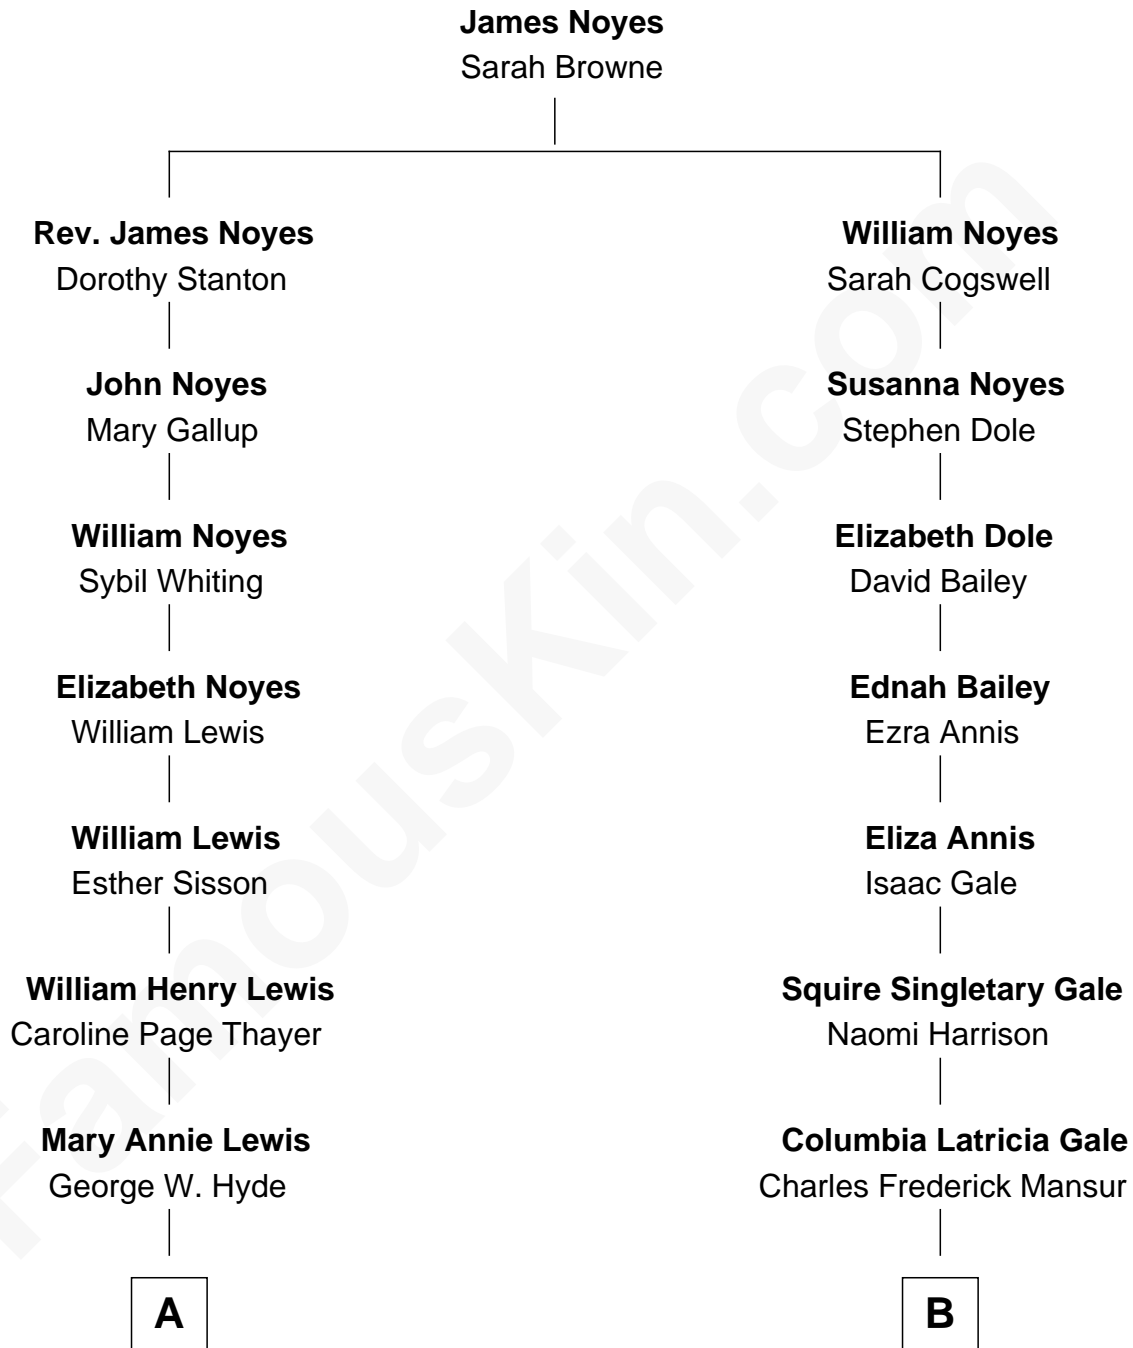

FamousKin.com Relationship Chart of

David Hyde Pierce

Stage, TV, and Movie Actor

9th cousin 2 times removed of

Josh Brolin

TV and Movie Actor

A

Helen E. Hyde
Arthur J. Pierce

George Hyde Pierce
Laura Marie Hughes

David Hyde Pierce
Stage, TV, and Movie Actor

B

Ozro Edward Mansur
Helen Aline Brownell

Alan J. Mansur
Gertrude K. Stone

Helen Sue Mansur
Henry Hurst Bruderlin

Craig Kenneth Bruderlin
Jane Cameron Agee