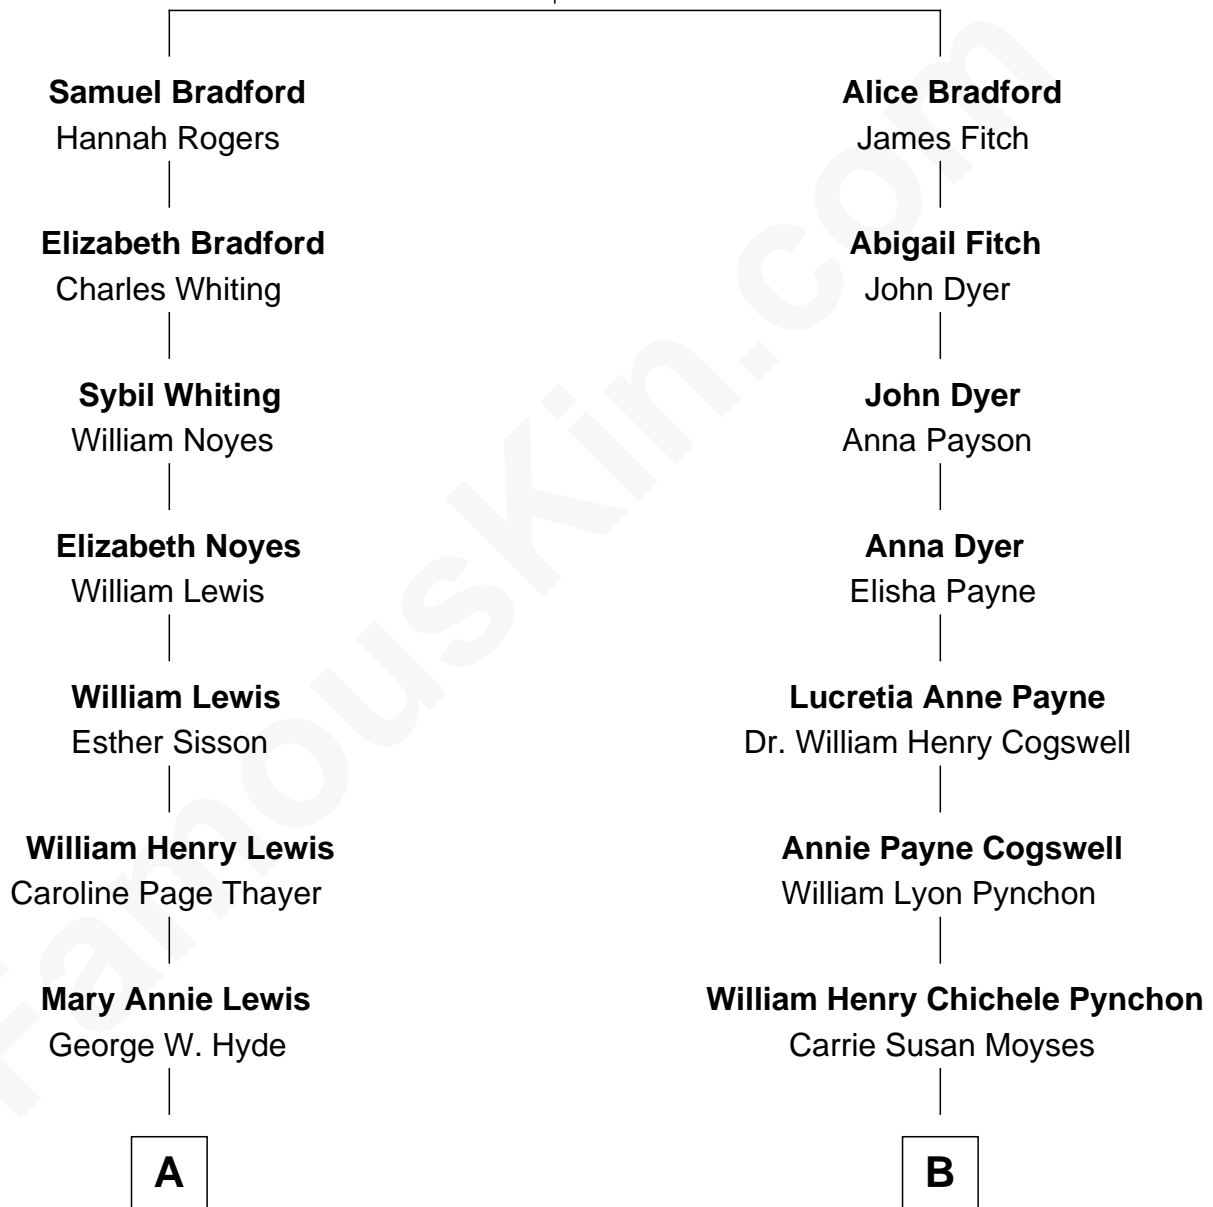

# FamousKin.com Relationship Chart of

**David Hyde Pierce**

*Stage, TV, and Movie Actor*

8th cousin 1 time removed of

**Thomas Pynchon**

*American Novelist*

**William Bradford**

Alice Richards

**A**

**Helen E. Hyde**  
Arthur J. Pierce

**George Hyde Pierce**  
Laura Marie Hughes

**David Hyde Pierce**  
*Stage, TV, and Movie Actor*

**B**

**Thomas Ruggles Pynchon**  
Catherine Frances Bennett

**Thomas Pynchon**  
*Novelist*