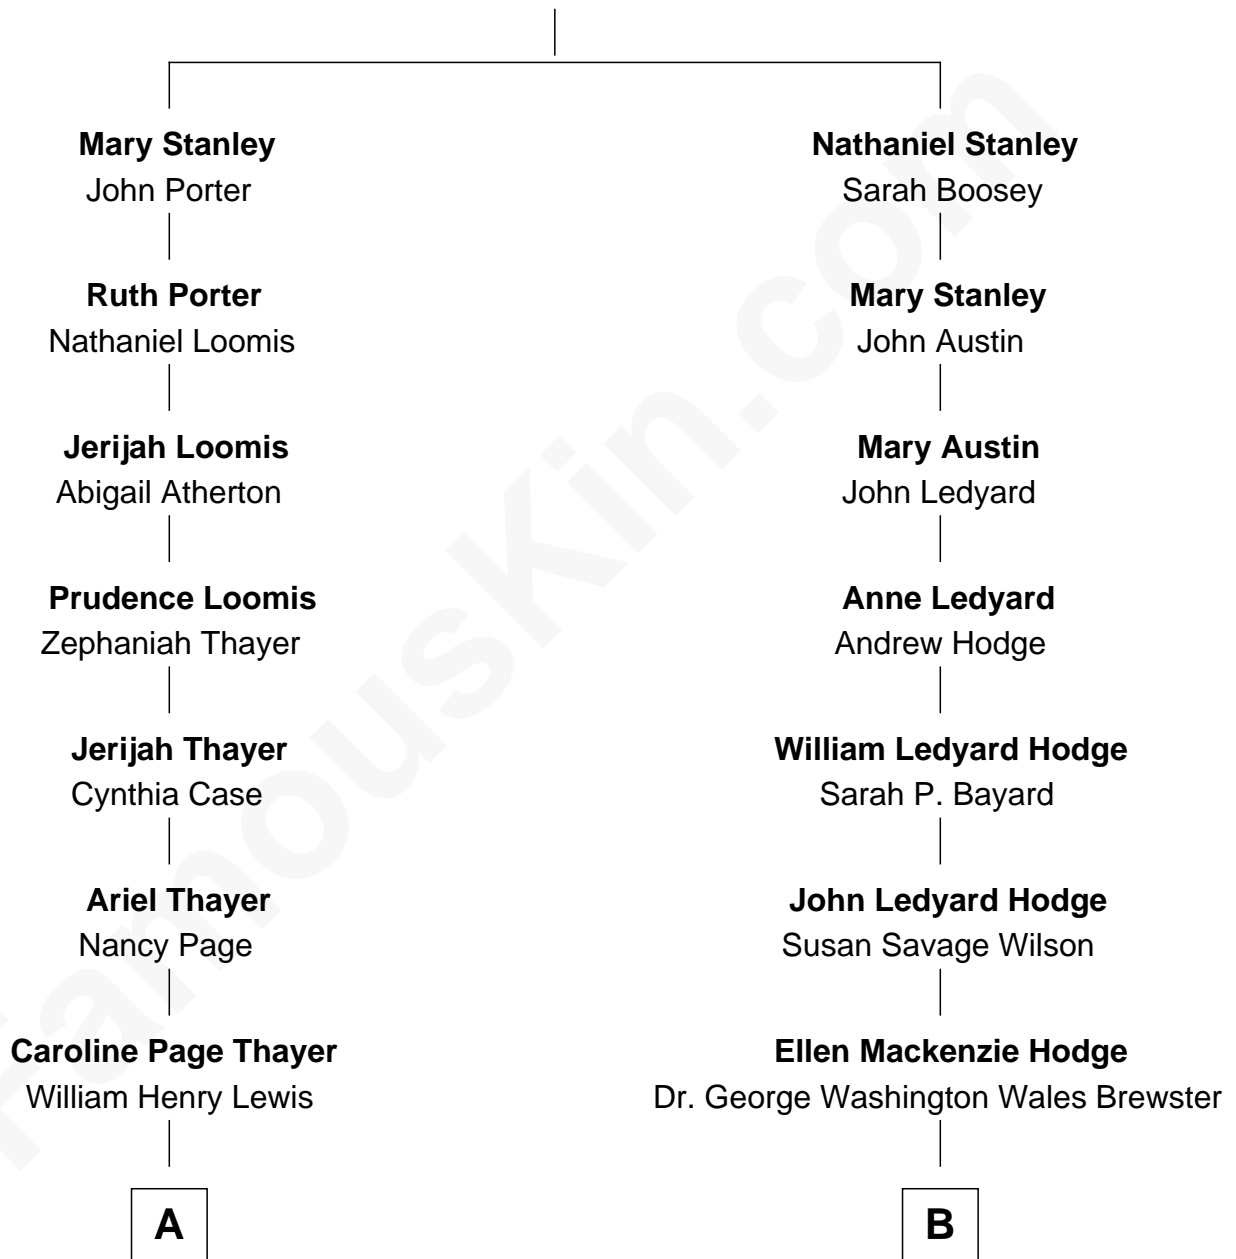

FamousKin.com Relationship Chart of

David Hyde Pierce

Stage, TV, and Movie Actor

9th cousin 1 time removed of

Paget Brewster

TV Actress

Thomas Stanley

Bennett Tritton

A

Mary Annie Lewis

George W. Hyde

Helen E. Hyde

Arthur J. Pierce

George Hyde Pierce

Laura Marie Hughes

David Hyde Pierce

Stage, TV, and Movie Actor

B

George Washington Wales Brewster

Joan Ryerson

Galen Brewster

Hathaway Tew

Paget Brewster

TV Actress