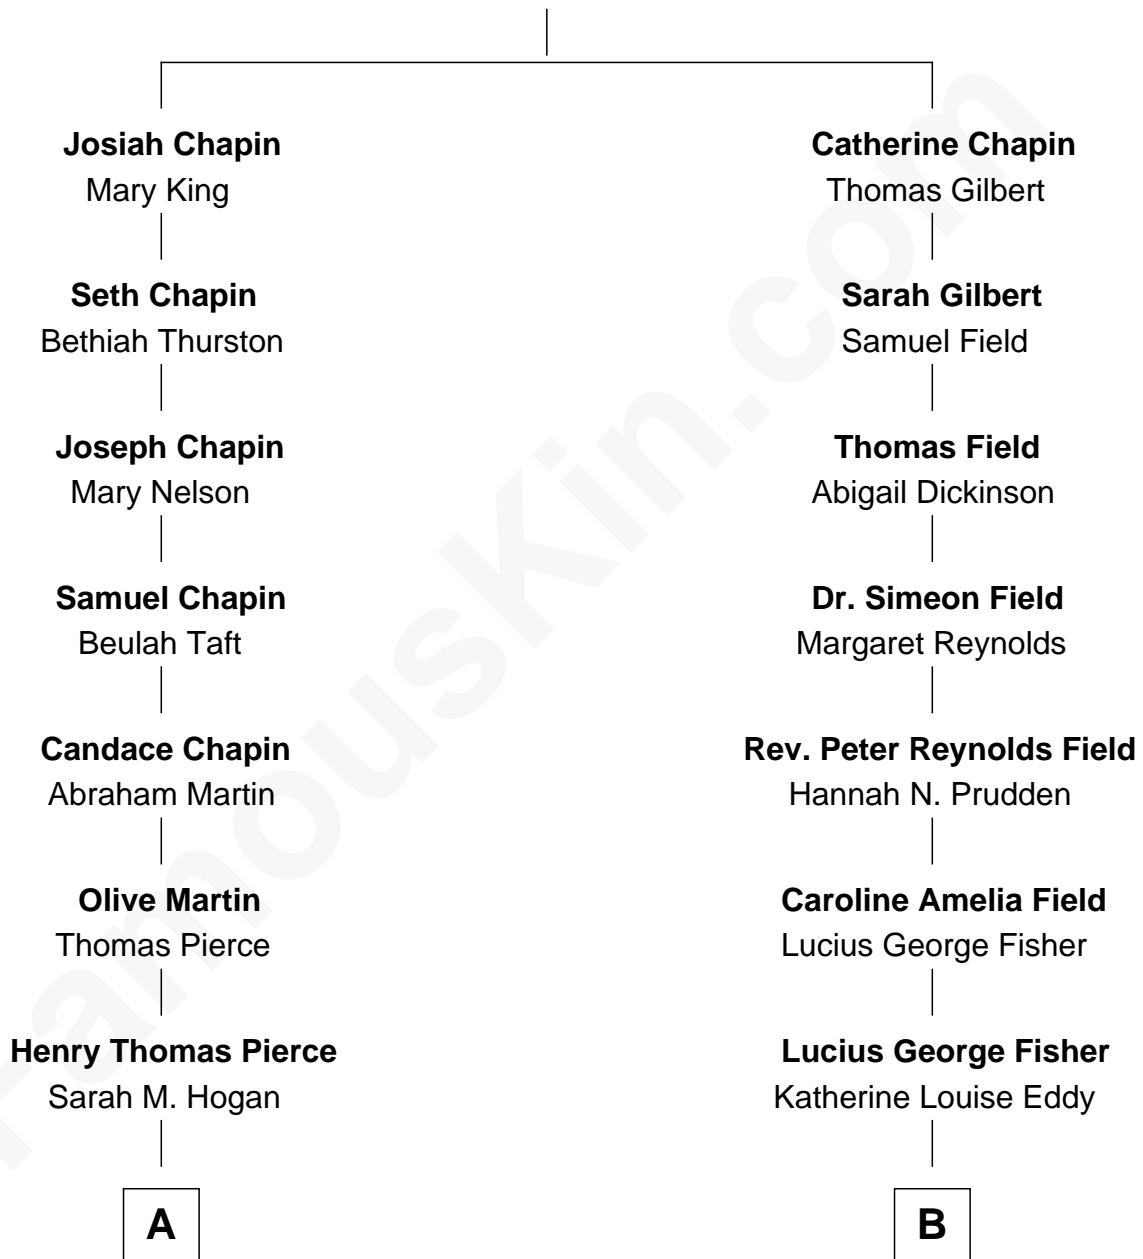

# FamousKin.com Relationship Chart of

**David Hyde Pierce**

*Stage, TV, and Movie Actor*

9th cousin 1 time removed of

**Jodie Foster**

*Movie Actress*

**Samuel Chapin**

Cicely Penney

**A**

**Arthur J. Pierce**

Helen E. Hyde

**George Hyde Pierce**

Laura Marie Hughes

**David Hyde Pierce**

*Stage, TV, and Movie Actor*

**B**