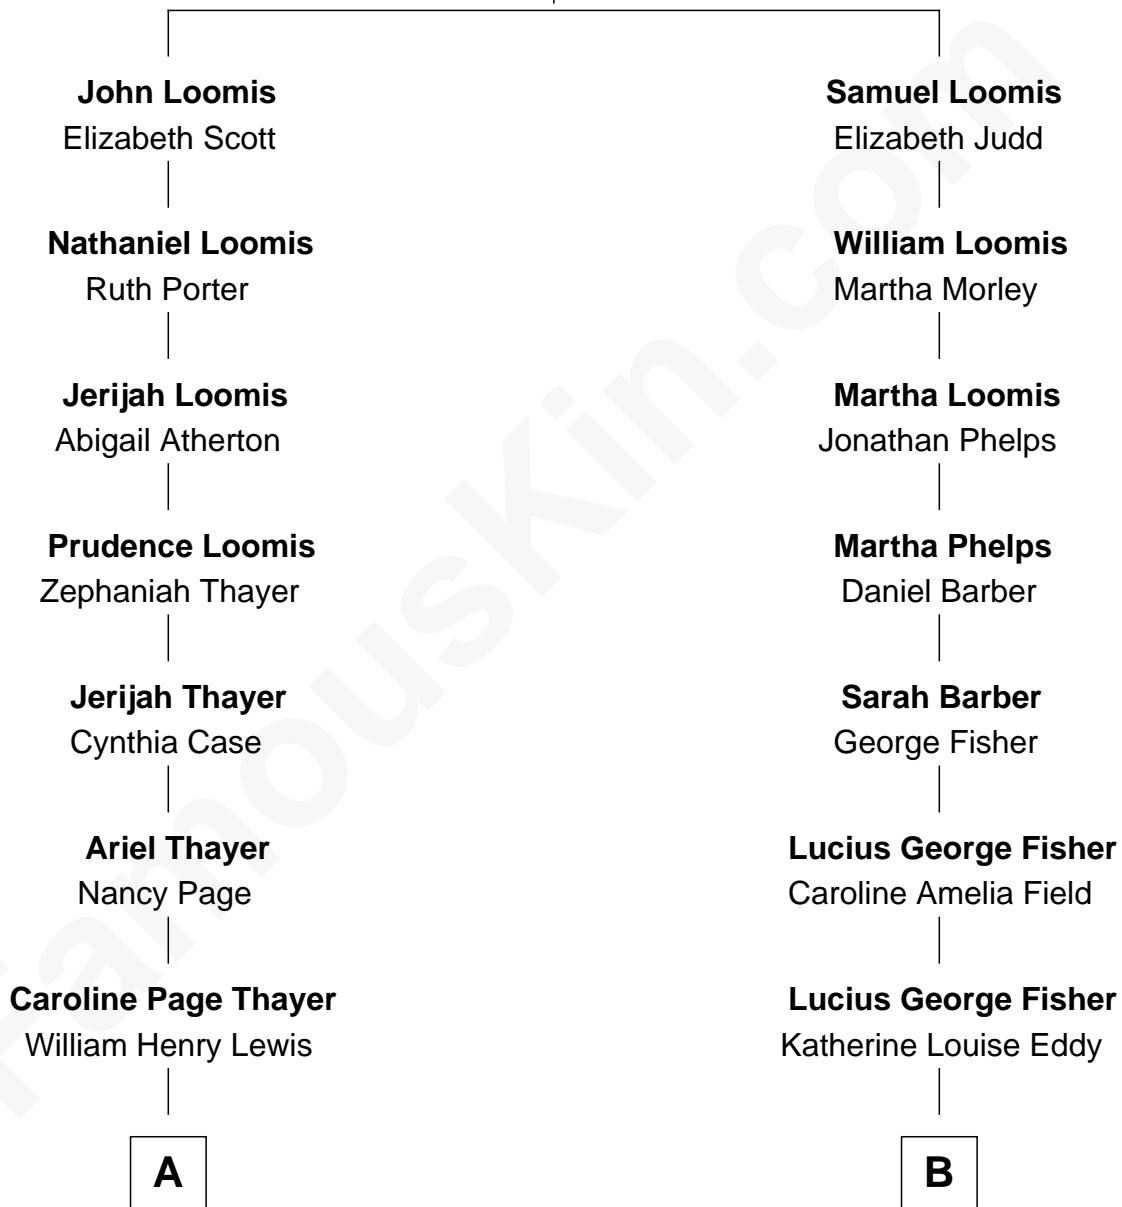

FamousKin.com Relationship Chart of

David Hyde Pierce

Stage, TV, and Movie Actor

10th cousin of

Jodie Foster

Movie Actress

Joseph Loomis

Mary White

A

Mary Annie Lewis

George W. Hyde

Helen E. Hyde

Arthur J. Pierce

George Hyde Pierce

Laura Marie Hughes

David Hyde Pierce

Stage, TV, and Movie Actor

B

Alice Eddy Fisher

Alexis Caldwell Foster

Lucius Fisher Foster

Constance Marie Robertson

Lucius Fisher Foster

Evelyn Della Almond