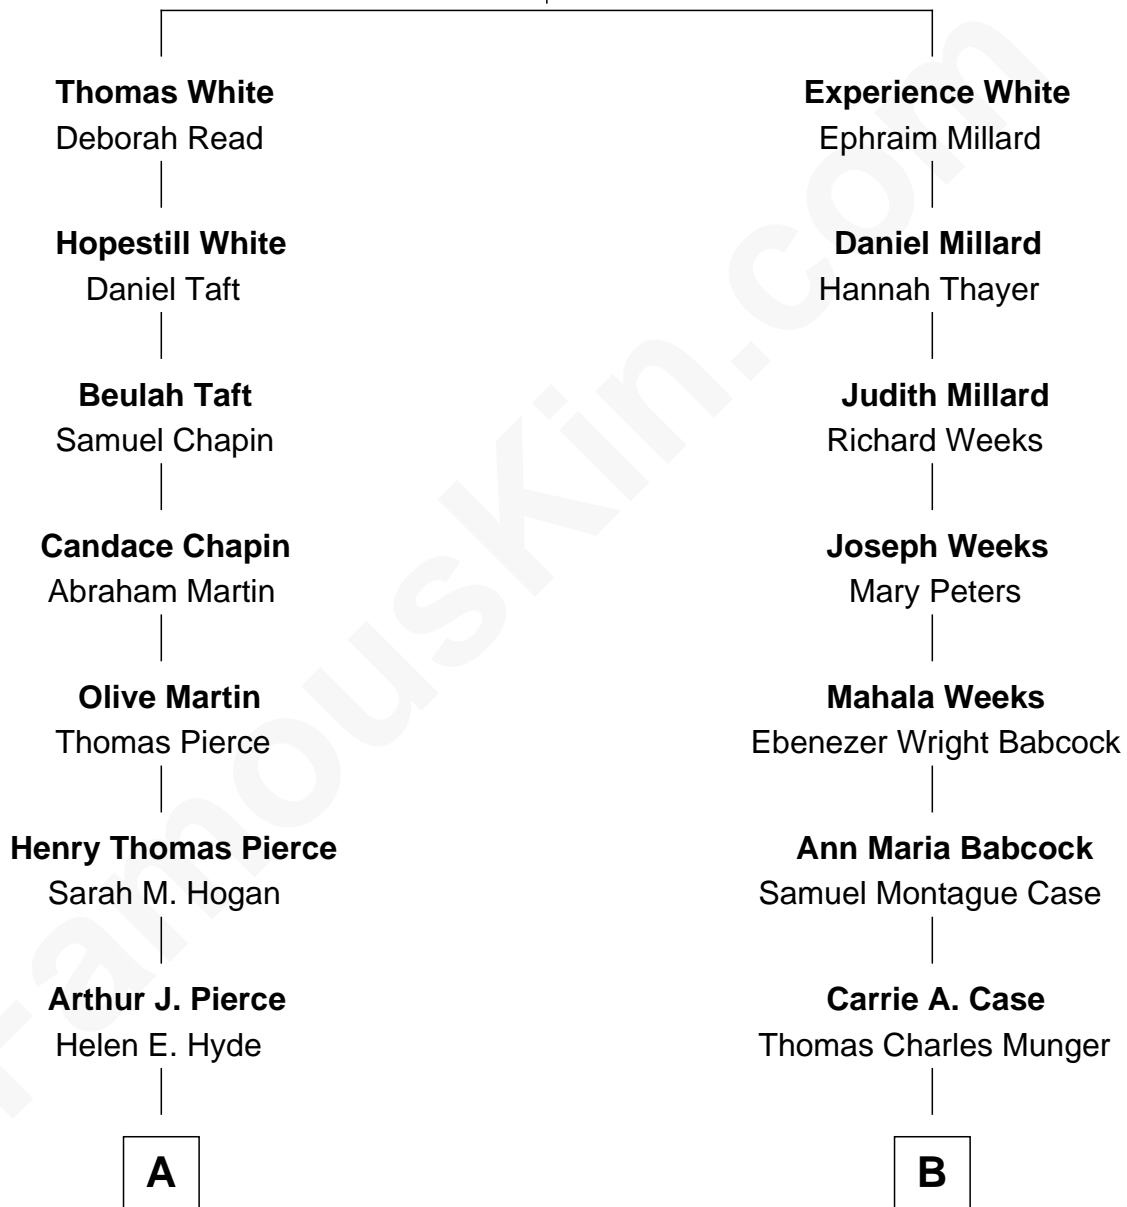

FamousKin.com Relationship Chart of

David Hyde Pierce

Stage, TV, and Movie Actor

8th cousin of

Charlie Munger

Vice-Chairman of Berkshire Hathaway

Joseph White
Lydia Copeland

A

George Hyde Pierce
Laura Marie Hughes

David Hyde Pierce
Stage, TV, and Movie Actor

B

Alfred Case Munger
Florence V. Russell

Charlie Munger
Vice-Chairman of Berkshire Hathaway

FamousKin.com