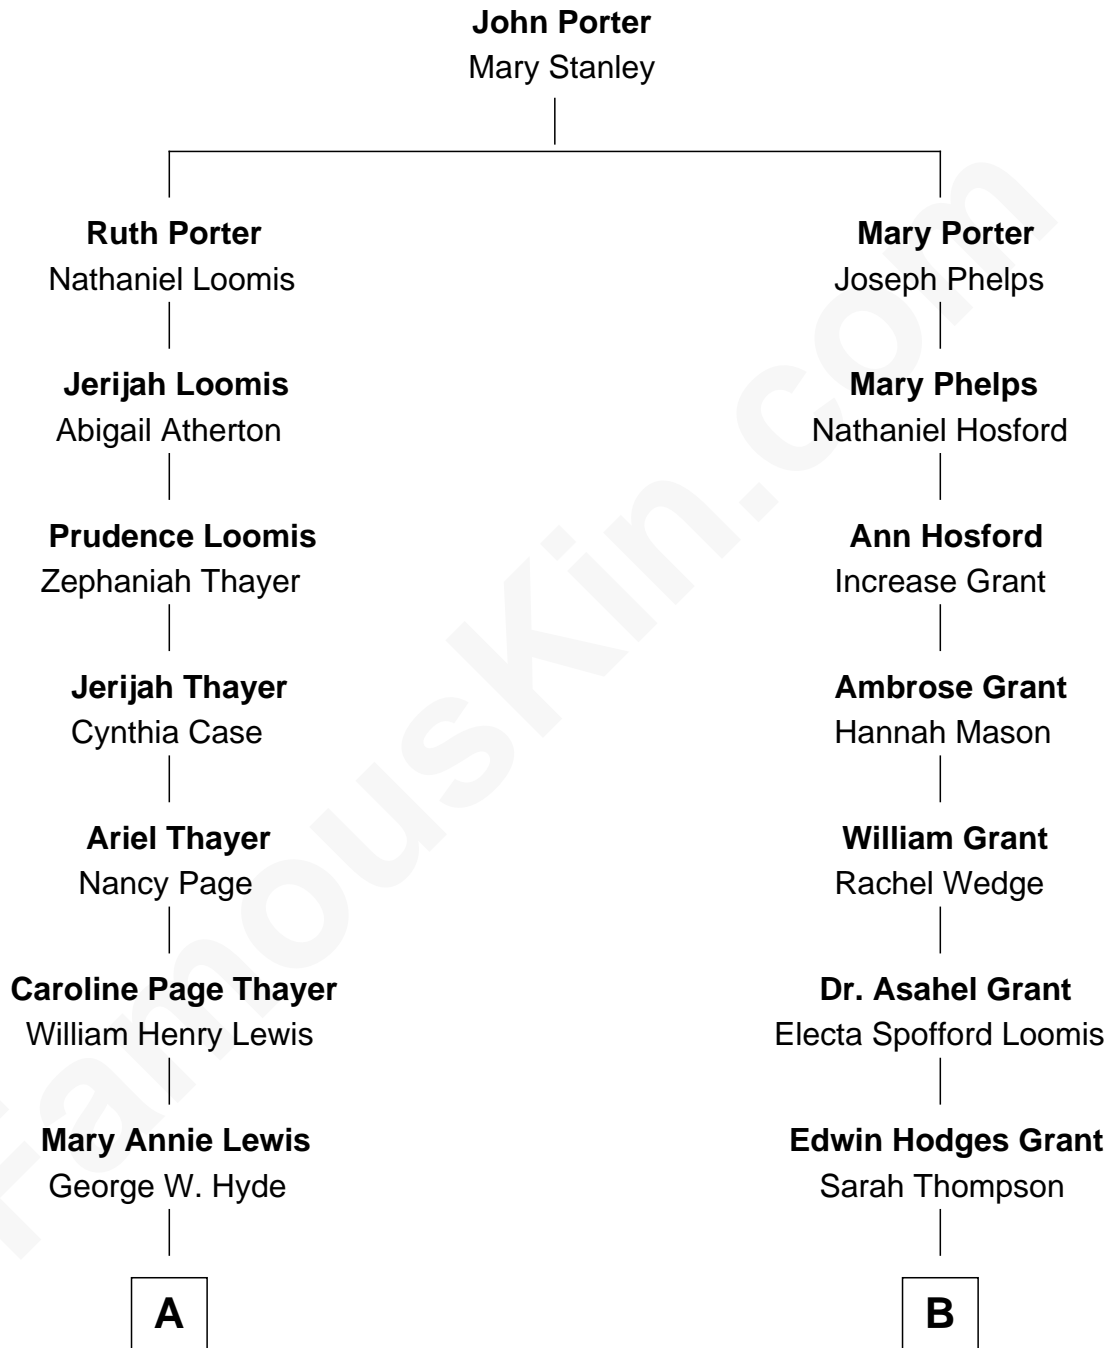

FamousKin.com Relationship Chart of

David Hyde Pierce

Stage, TV, and Movie Actor

9th cousin 1 time removed of

Amy Grant

Christian/Pop Singer and Songwriter

A

Helen E. Hyde
Arthur J. Pierce

George Hyde Pierce
Laura Marie Hughes

David Hyde Pierce
Stage, TV, and Movie Actor

B

Henry Hastings Grant
Isabel Paine

Otis Paine Grant
Mizella Burton

Dr. Burton Paine Grant
Gloria Dean Napier

Amy Grant
Christian/Pop Singer and Songwriter