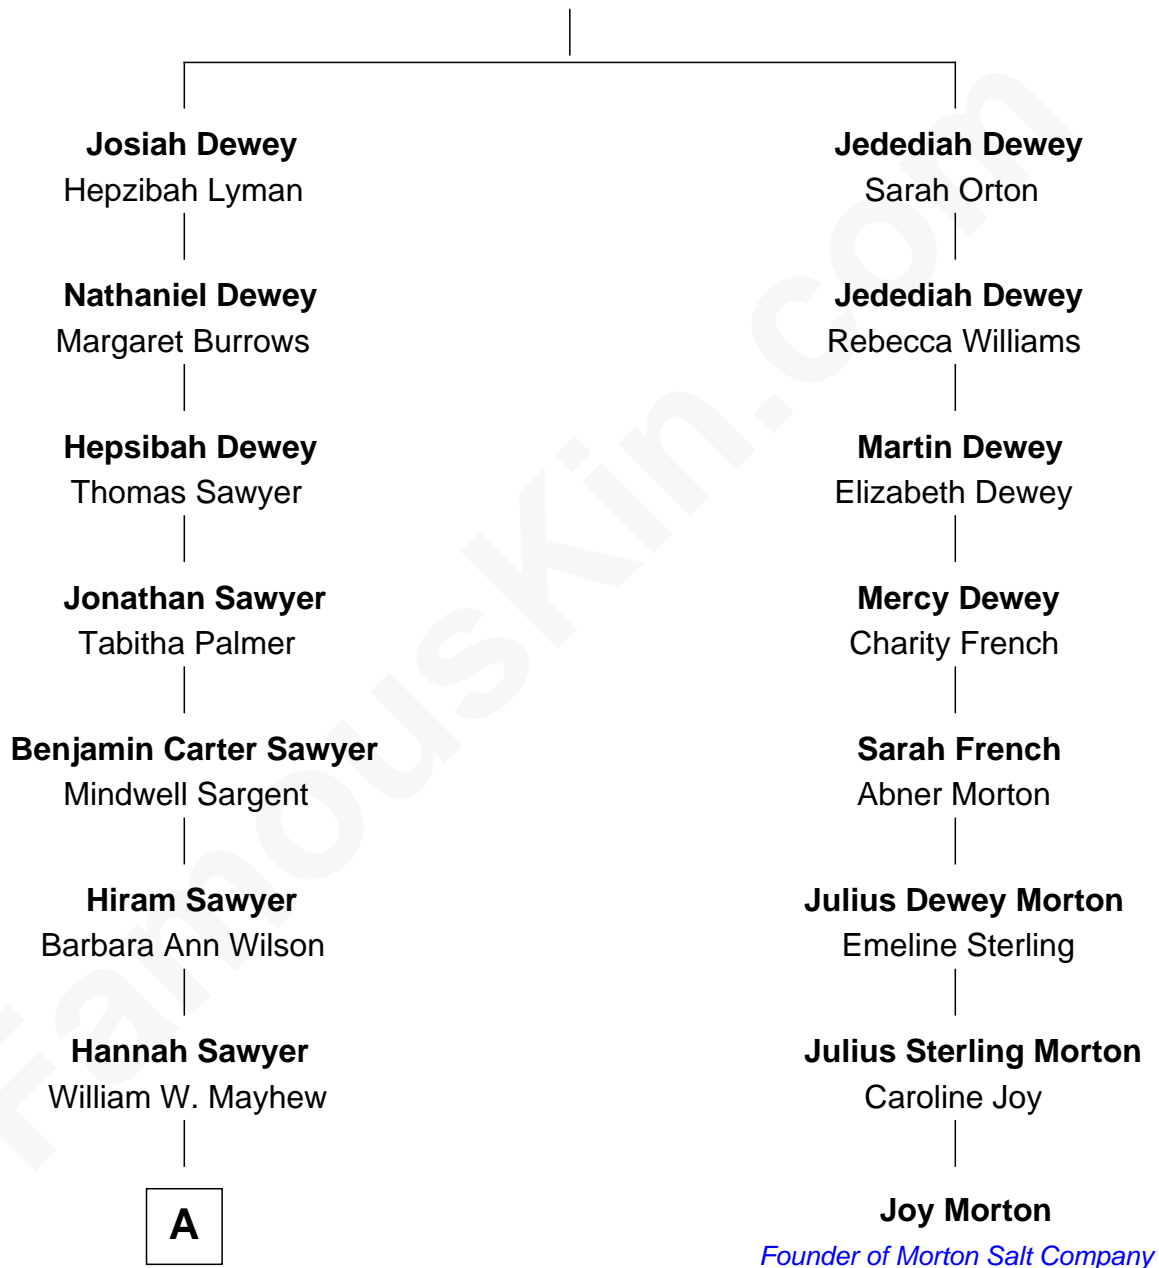

# FamousKin.com Relationship Chart of

**David Hyde Pierce**

*Stage, TV, and Movie Actor*

7th cousin 3 times removed of

**Joy Morton**

*Founder of Morton Salt Company*

**Thomas Dewey**

Frances - - - - -

**A**

—  
**Sarah B. Mayhew**  
Rev. Thomas Bennett Hughes

—  
**Lorado Thomas Hughes**  
Mildred E. Sherman

—  
**Laura Marie Hughes**  
George Hyde Pierce

—  
**David Hyde Pierce**  
*Stage, TV, and Movie Actor*

FamousKin.com