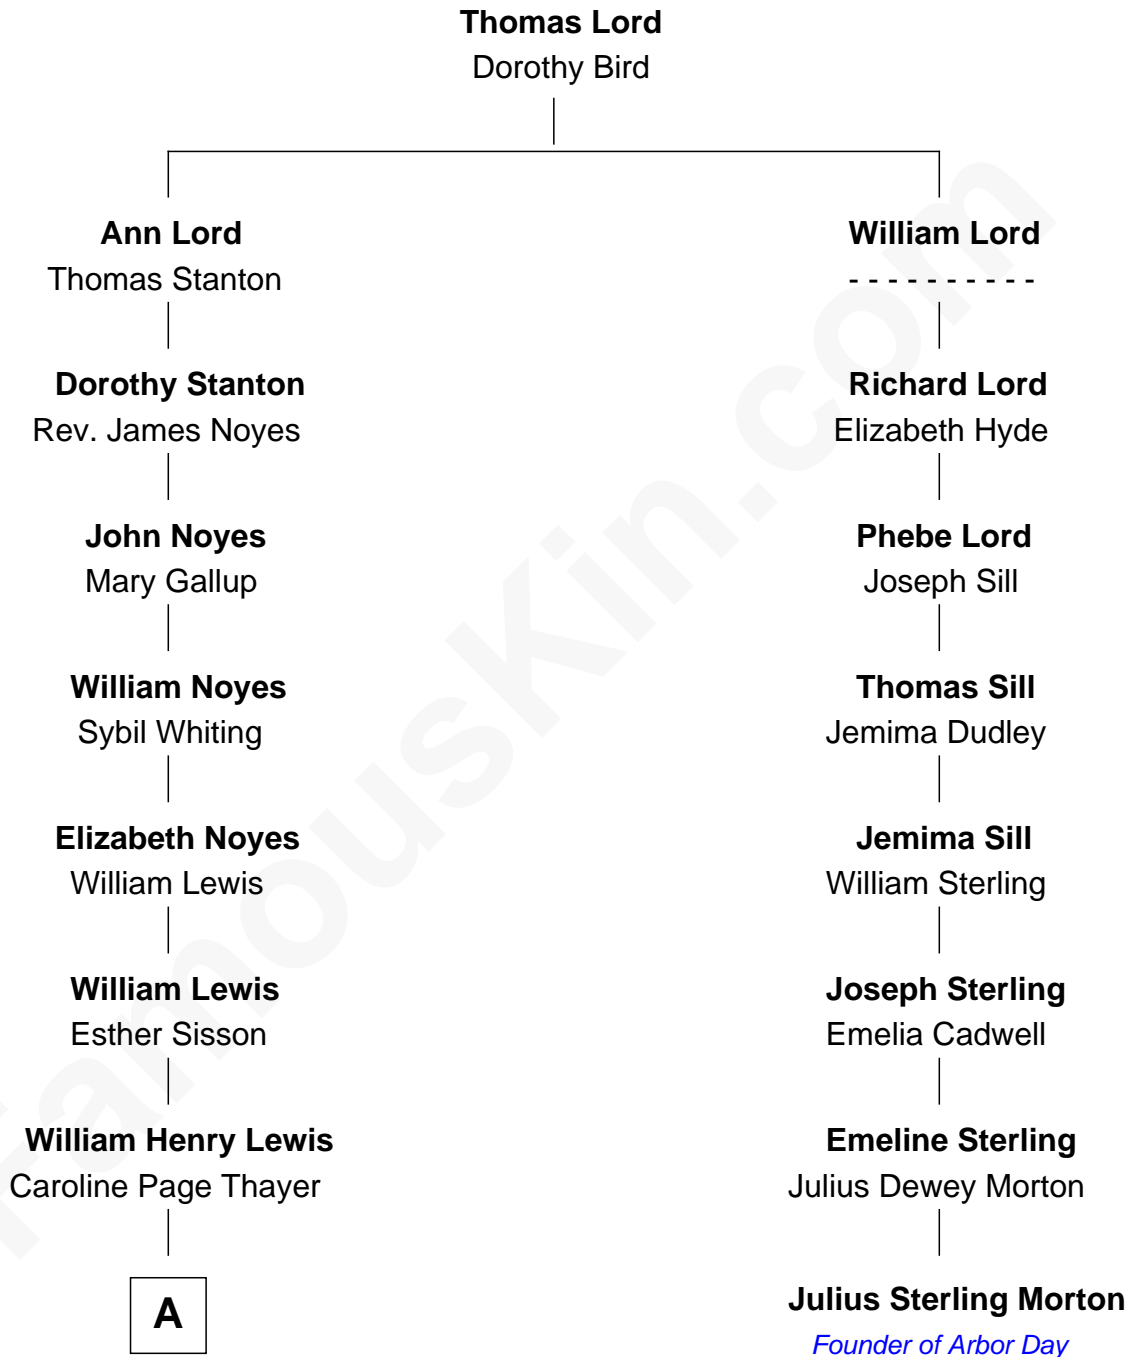

FamousKin.com Relationship Chart of

David Hyde Pierce

Stage, TV, and Movie Actor

7th cousin 3 times removed of

Julius Sterling Morton

Founder of Arbor Day

A

—
Mary Annie Lewis

George W. Hyde

—
Helen E. Hyde

Arthur J. Pierce

—
George Hyde Pierce

Laura Marie Hughes

—
David Hyde Pierce

Stage, TV, and Movie Actor

FamousKin.com