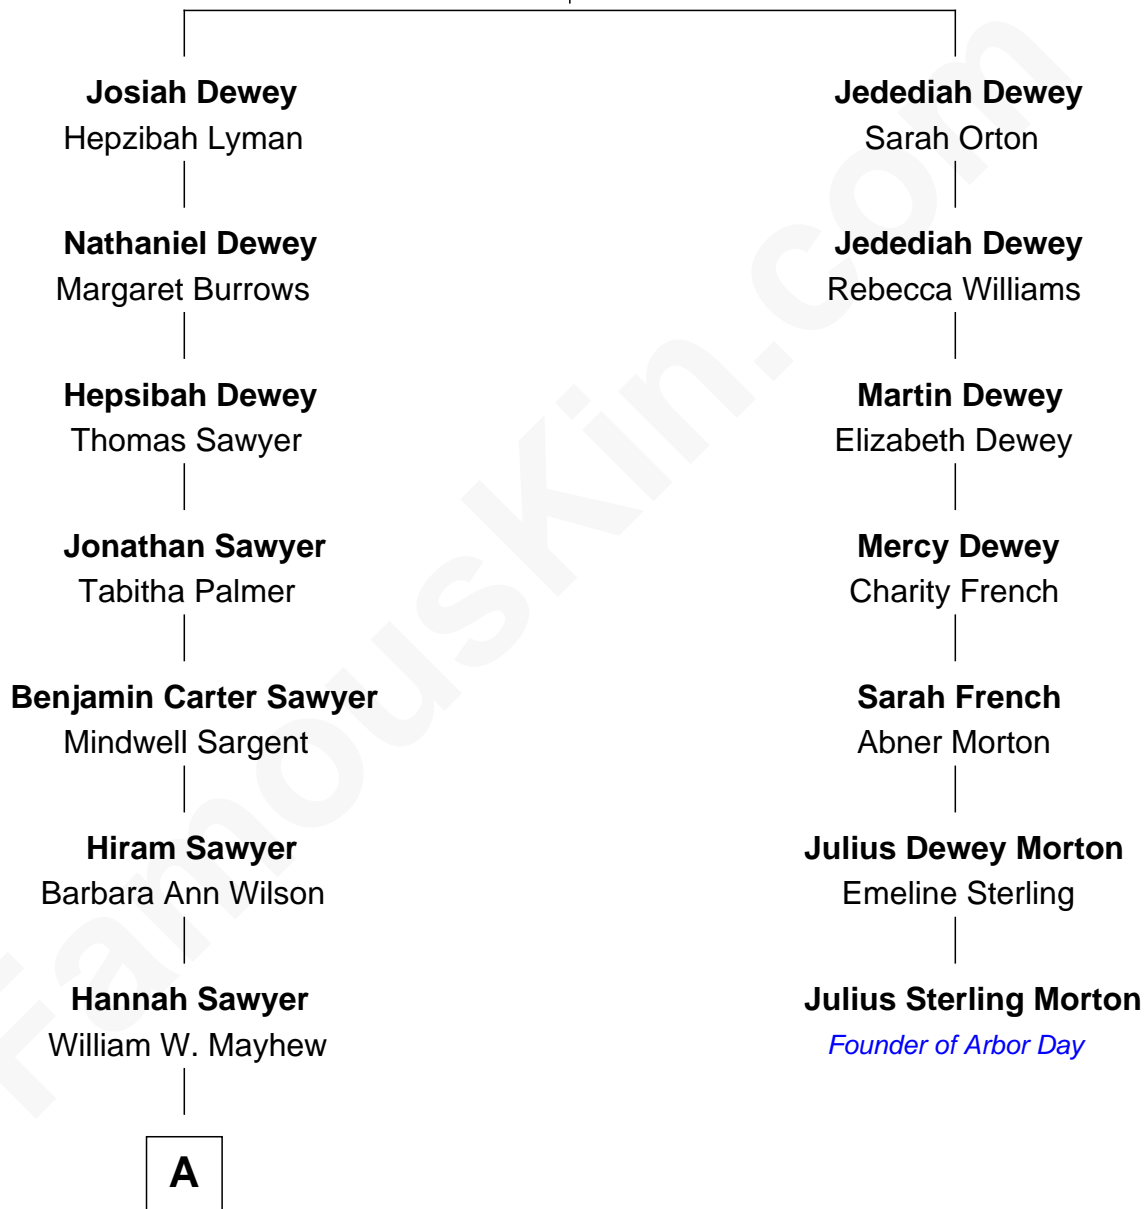

FamousKin.com Relationship Chart of

David Hyde Pierce

Stage, TV, and Movie Actor

6th cousin 4 times removed of

Julius Sterling Morton

Founder of Arbor Day

Thomas Dewey

Frances - - - - -

A

—
Sarah B. Mayhew
Rev. Thomas Bennett Hughes

—
Lorado Thomas Hughes
Mildred E. Sherman

—
Laura Marie Hughes
George Hyde Pierce

—
David Hyde Pierce
Stage, TV, and Movie Actor

FamousKin.com