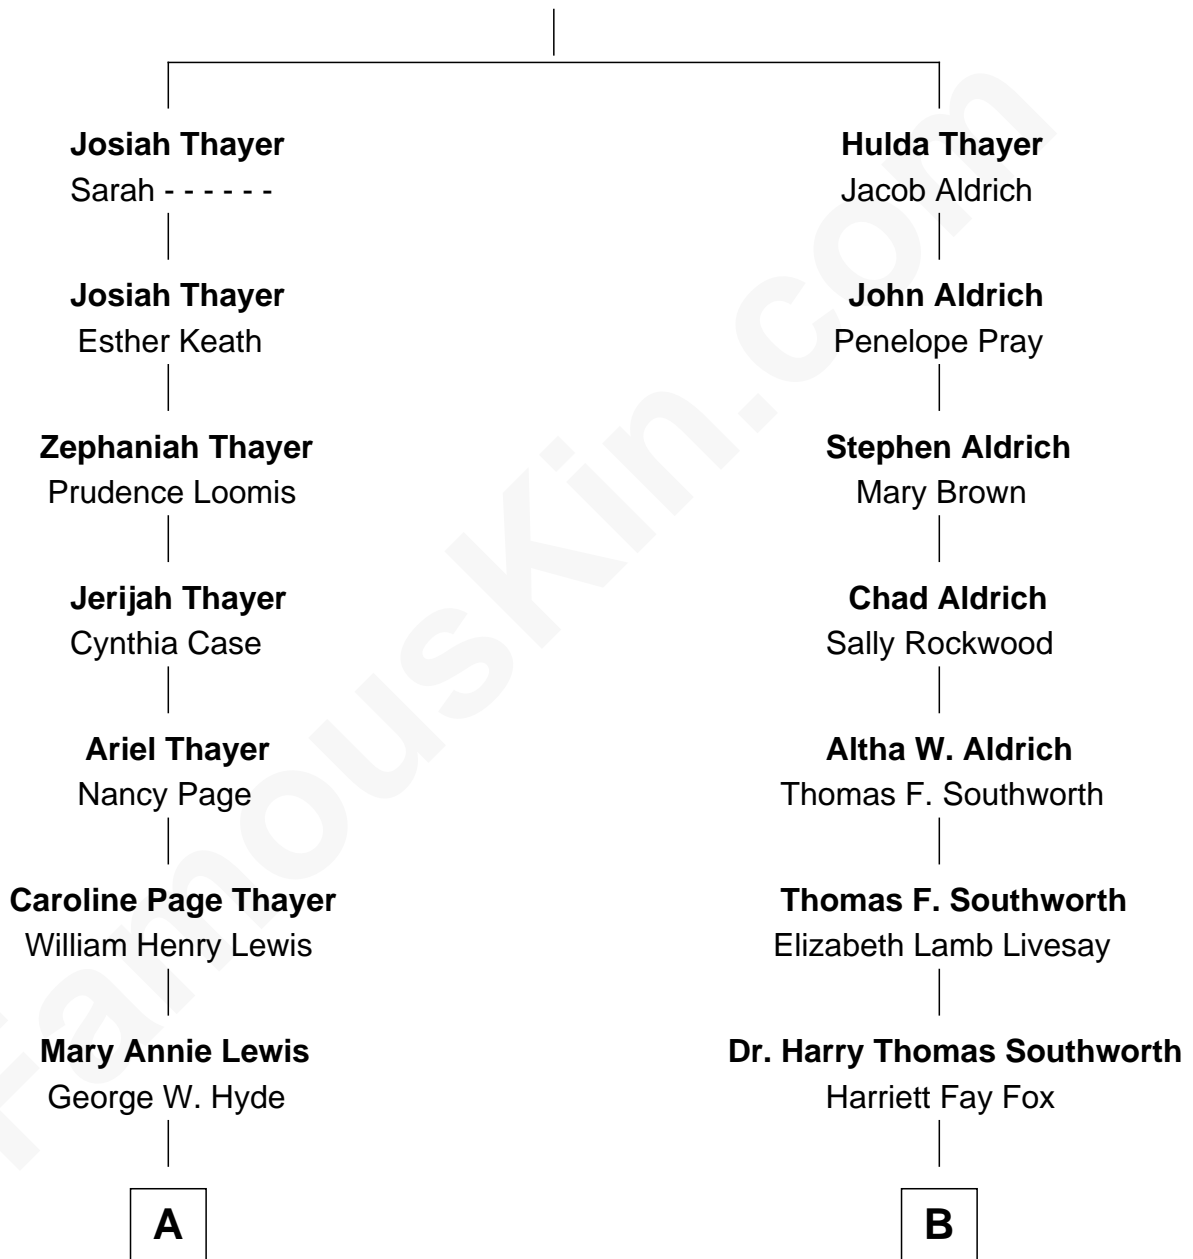

FamousKin.com Relationship Chart of

David Hyde Pierce

Stage, TV, and Movie Actor

8th cousin 1 time removed of

John Ritter

TV and Movie Actor

Ferdinando Thayer

Huldah Hayward

A

Helen E. Hyde
Arthur J. Pierce

George Hyde Pierce
Laura Marie Hughes

David Hyde Pierce
Stage, TV, and Movie Actor

B

Dorothy Fay Southworth
Woodward Maurice Ritter

John Ritter
TV and Movie Actor

FamousKin.com