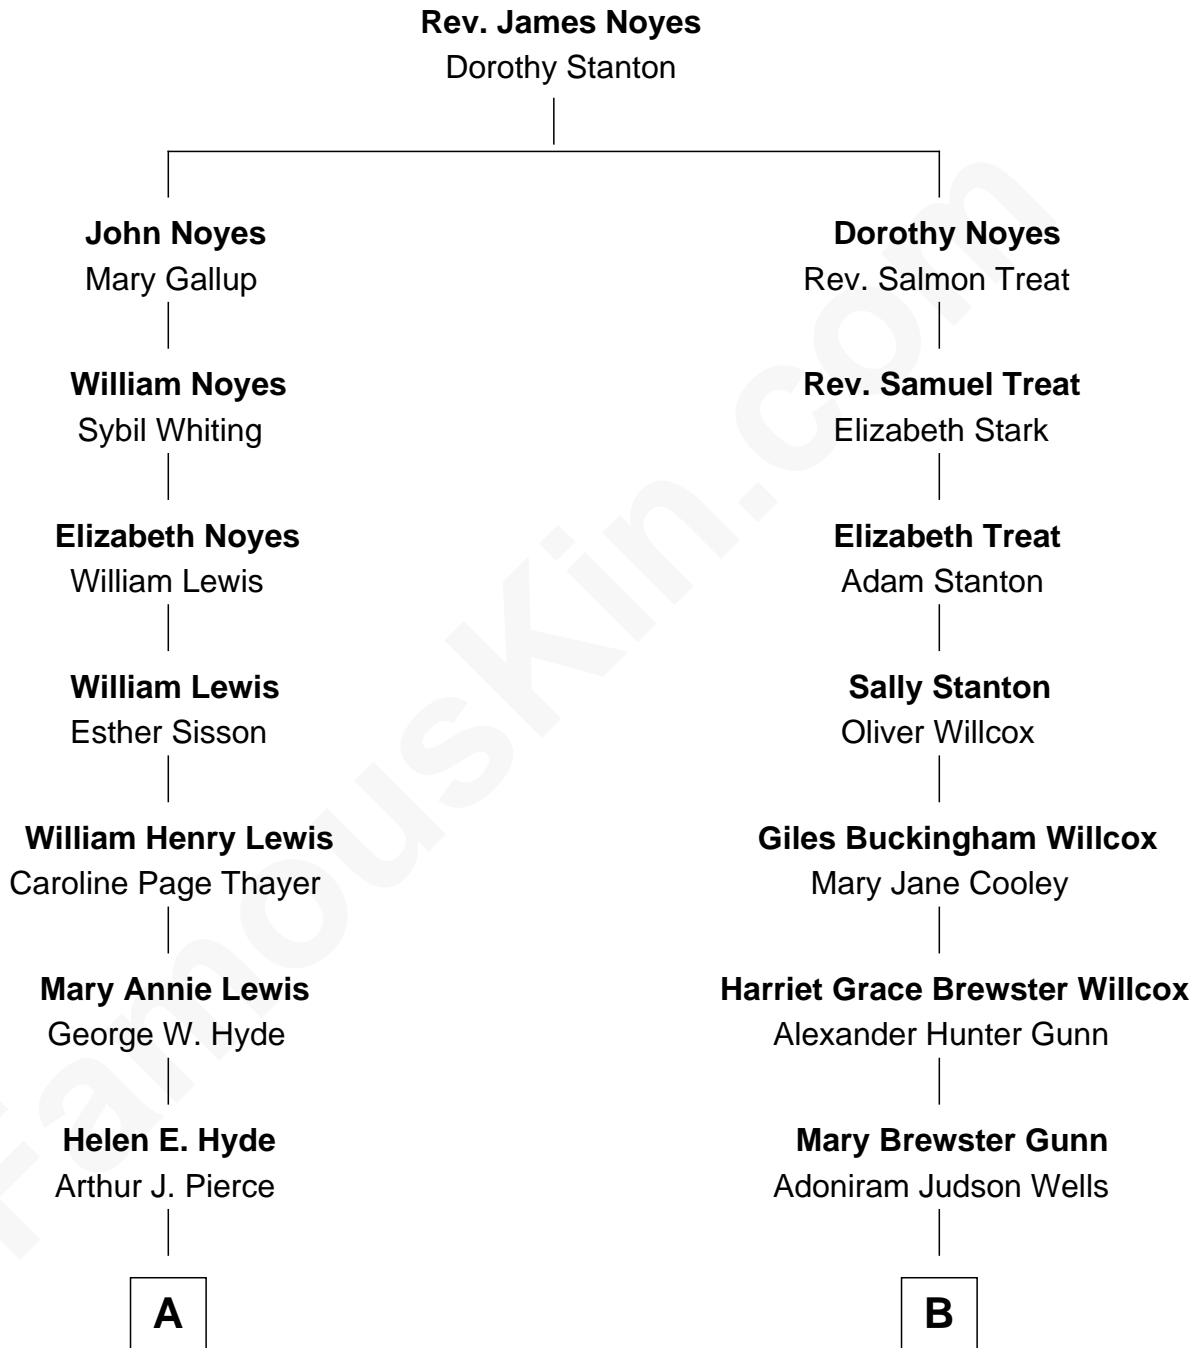

# FamousKin.com Relationship Chart of

**David Hyde Pierce**

*Stage, TV, and Movie Actor*

8th cousin of

**Elisabeth Shue**

*TV and Movie Actress*

**A**

**George Hyde Pierce**  
Laura Marie Hughes

**David Hyde Pierce**  
*Stage, TV, and Movie Actor*

**B**

**Anne Brewster Wells**  
James William Shue

**Elisabeth Shue**  
*TV and Movie Actress*

FamousKin.com