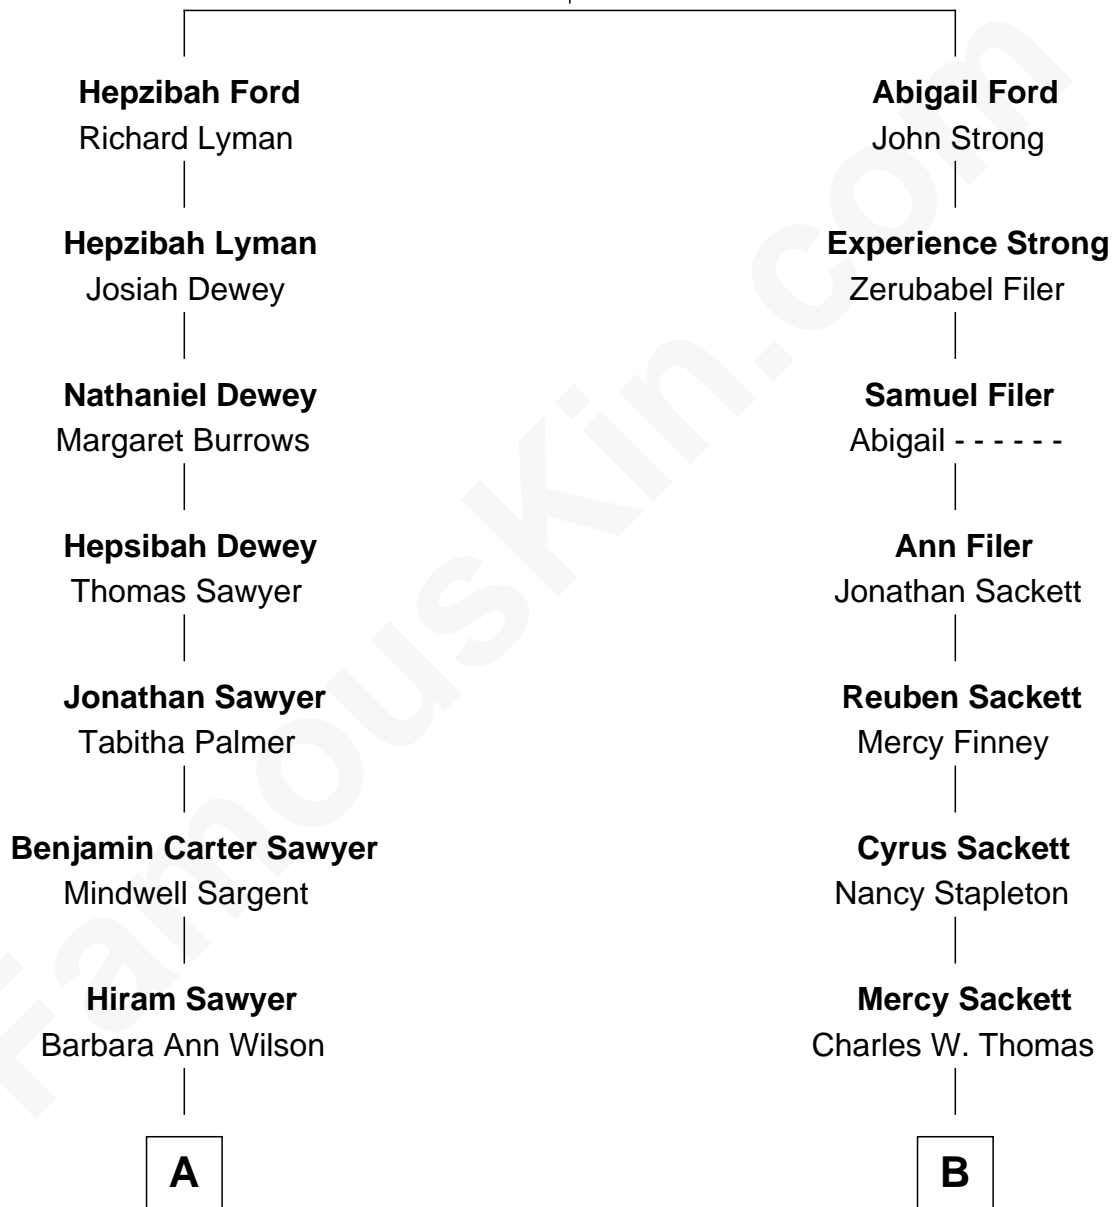

FamousKin.com Relationship Chart of

David Hyde Pierce

Stage, TV, and Movie Actor

9th cousin 2 times removed of

Lowell Thomas

Radio and TV Commentator

Thomas Ford
Elizabeth Charde

A

Hannah Sawyer
William W. Mayhew

Sarah B. Mayhew
Rev. Thomas Bennett Hughes

Lorado Thomas Hughes
Mildred E. Sherman

Laura Marie Hughes
George Hyde Pierce

David Hyde Pierce
Stage, TV, and Movie Actor

B

David Randall Thomas
Pheriba Anne Jackson

Dr. Harry George Thomas
Harriet May Wagner

Lowell Thomas
Radio and TV Commentator