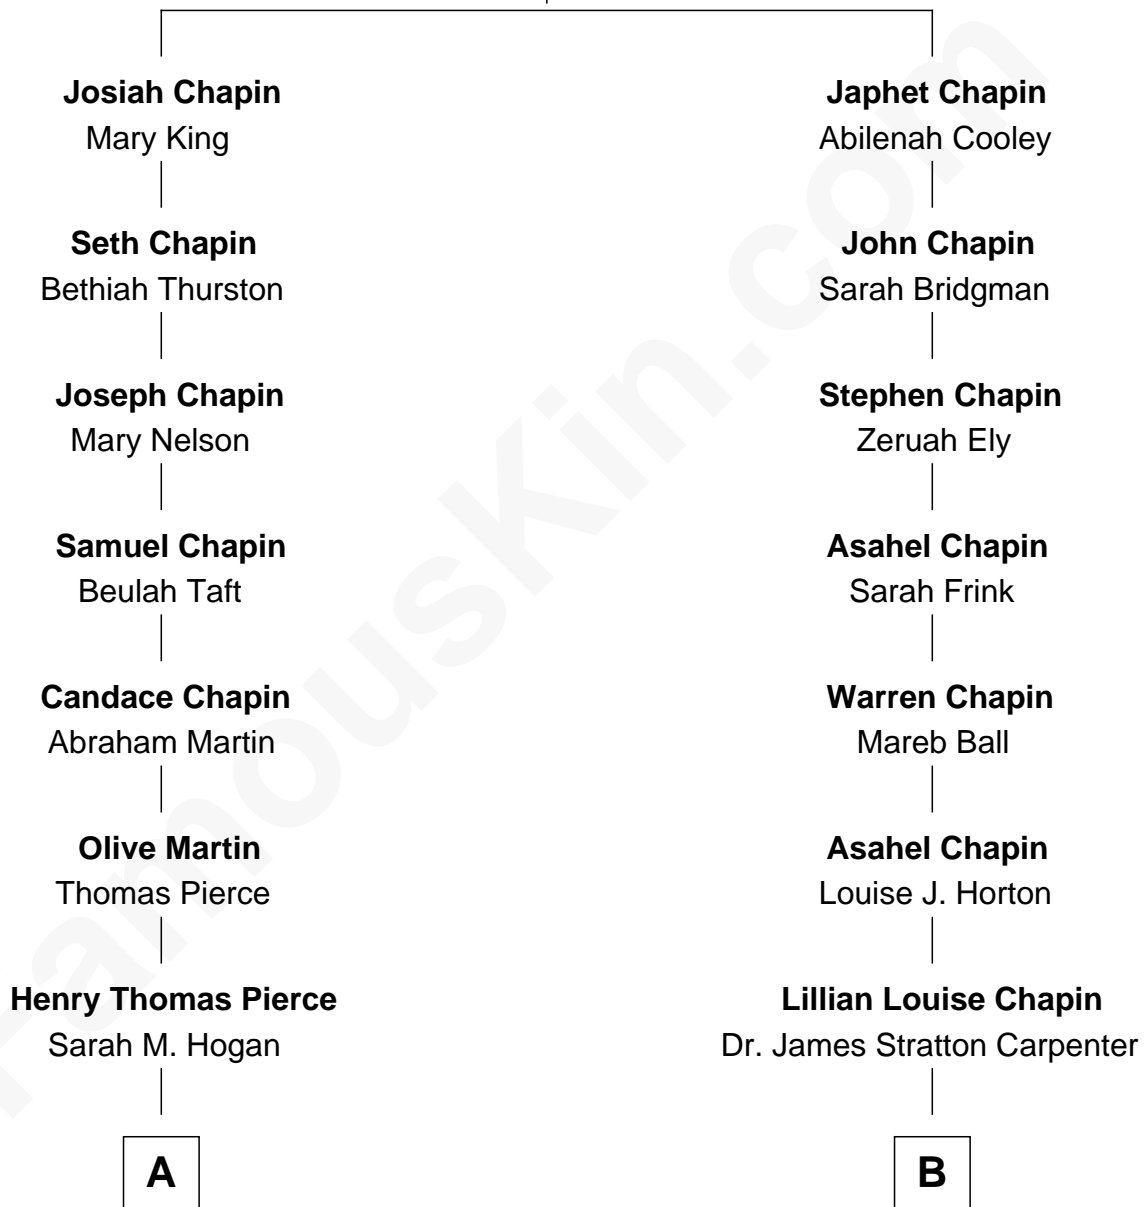

# FamousKin.com Relationship Chart of

**David Hyde Pierce**

*Stage, TV, and Movie Actor*

9th cousin of

**Mary Chapin Carpenter**

*Singer and Songwriter*

**Samuel Chapin**

Cicely Penney

**A**

**Arthur J. Pierce**

Helen E. Hyde

**George Hyde Pierce**

Laura Marie Hughes

**David Hyde Pierce**

*Stage, TV, and Movie Actor*

**B**