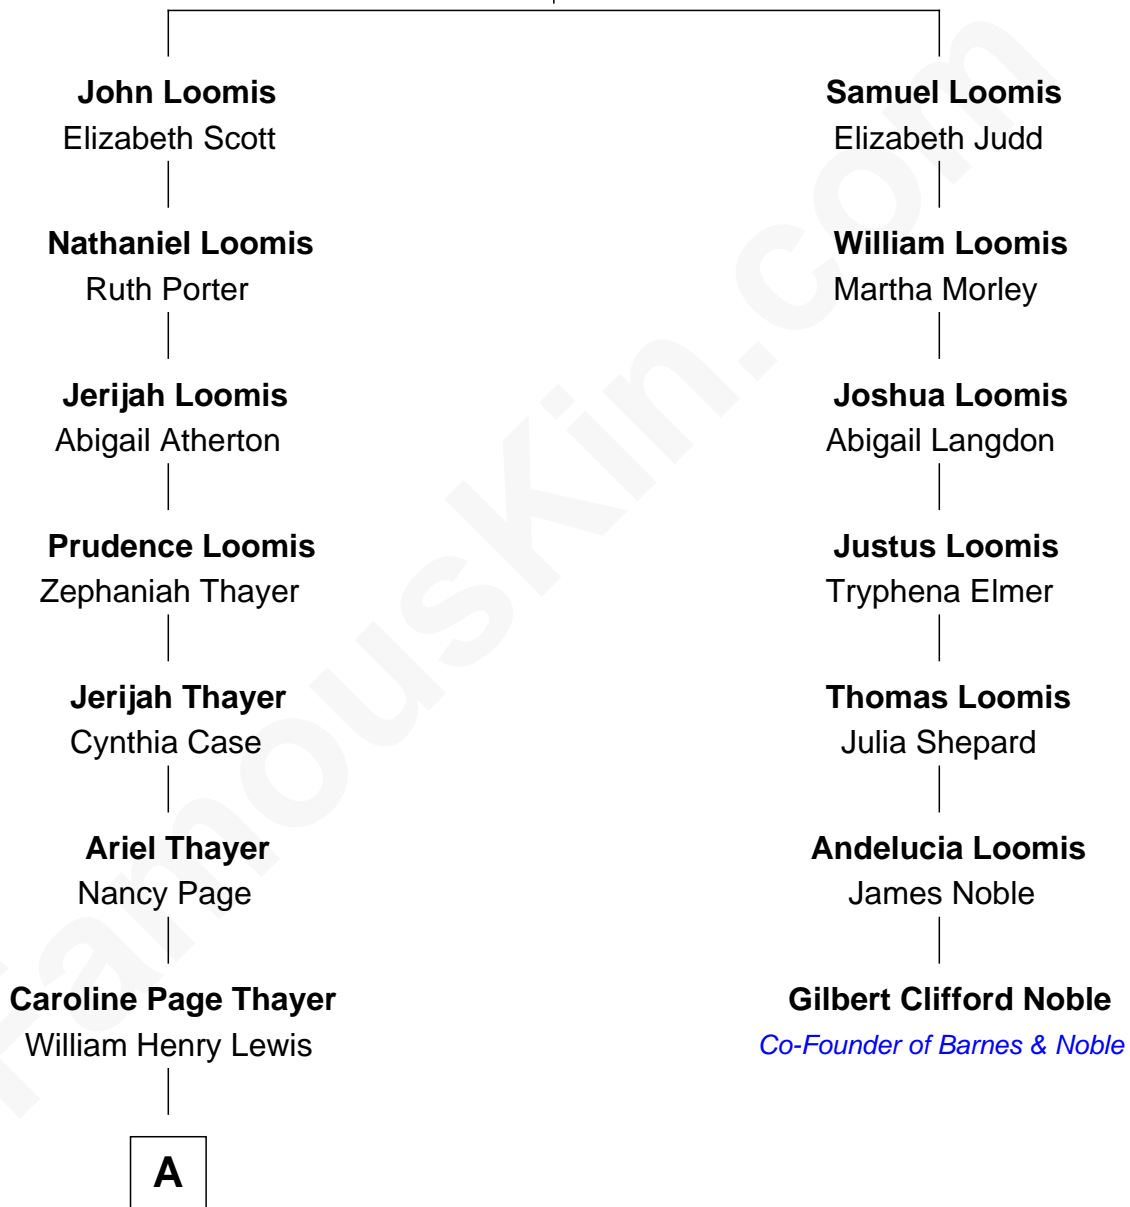

# FamousKin.com Relationship Chart of

**David Hyde Pierce**

*Stage, TV, and Movie Actor*

6th cousin 4 times removed of

**Gilbert Clifford Noble**

*Co-Founder of Barnes & Noble*

**Joseph Loomis**

Mary White

**A**

—  
**Mary Annie Lewis**

George W. Hyde

—  
**Helen E. Hyde**

Arthur J. Pierce

—  
**George Hyde Pierce**

Laura Marie Hughes

—  
**David Hyde Pierce**