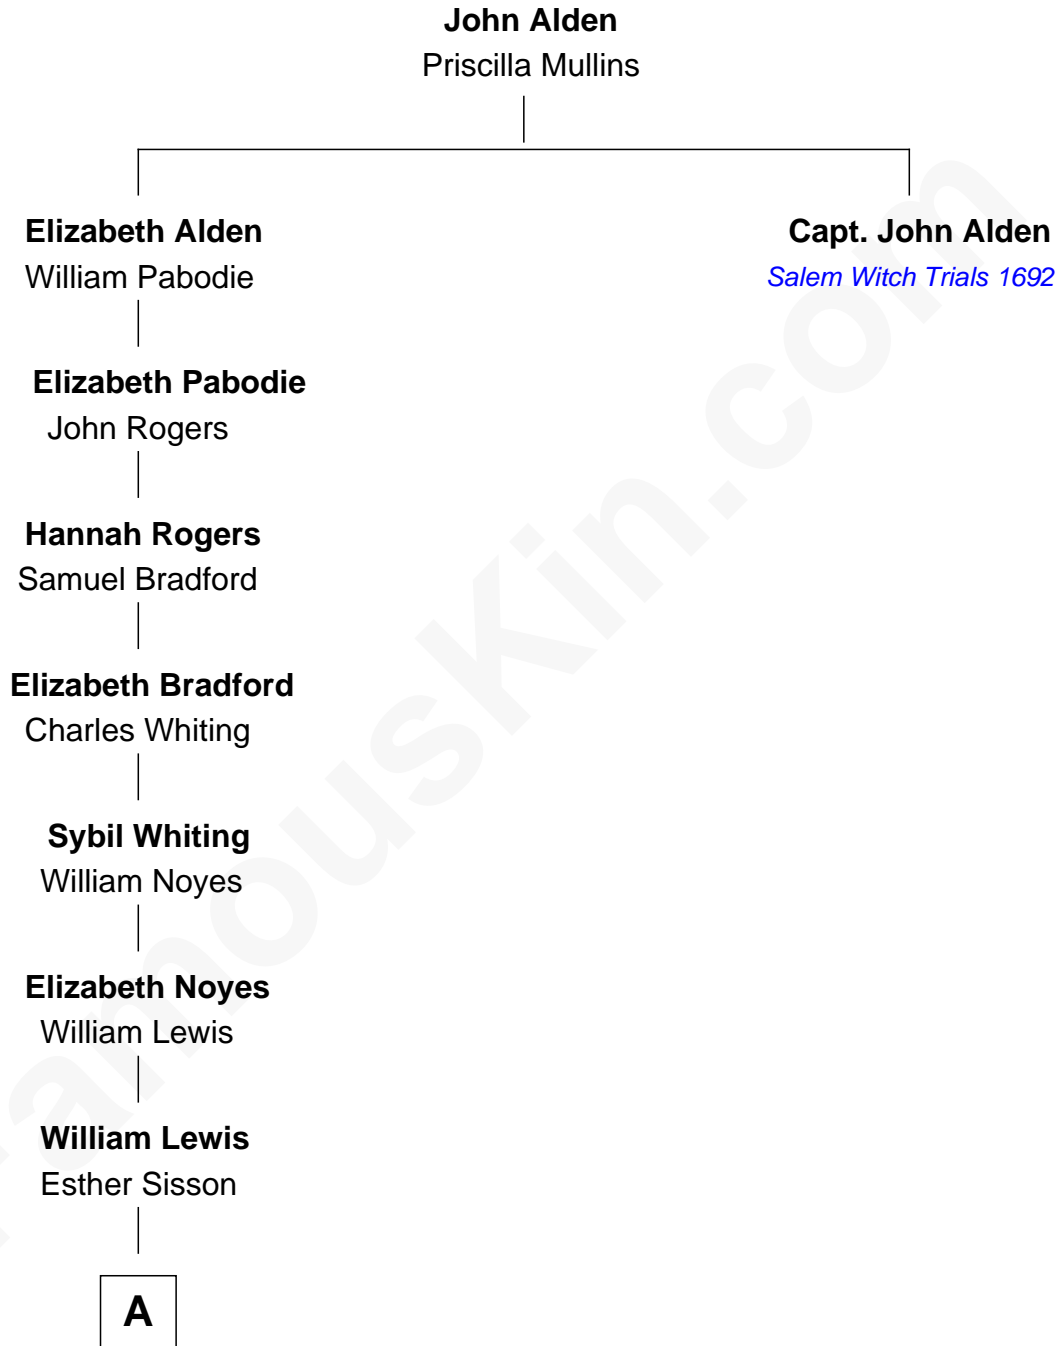

# FamousKin.com Relationship Chart of

**David Hyde Pierce**

*Stage, TV, and Movie Actor*

9th great-grandnephew of

**Capt. John Alden**

*Accused of Witchcraft, Salem 1692*

**A**

William Henry Lewis  
Caroline Page Thayer

Mary Annie Lewis  
George W. Hyde

Helen E. Hyde  
Arthur J. Pierce

George Hyde Pierce  
Laura Marie Hughes

David Hyde Pierce  
*Stage, TV, and Movie Actor*