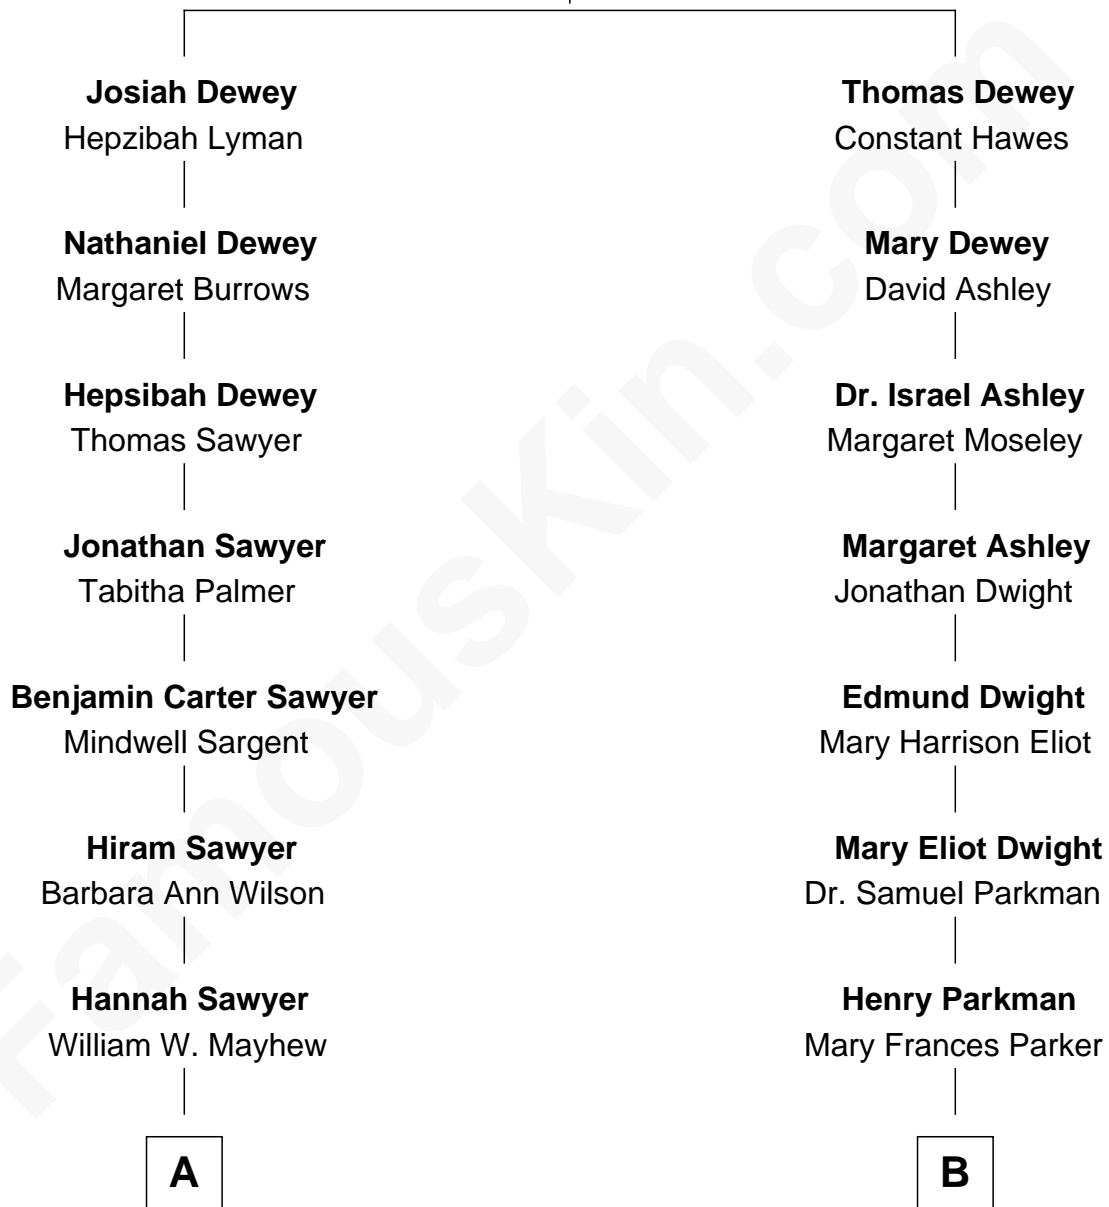

FamousKin.com Relationship Chart of

David Hyde Pierce

Stage, TV, and Movie Actor

8th cousin 2 times removed of

Endicott Peabody

62nd Governor of Massachusetts

Thomas Dewey

Frances - - - - -

A

Sarah B. Mayhew
Rev. Thomas Bennett Hughes

Lorado Thomas Hughes
Mildred E. Sherman

Laura Marie Hughes
George Hyde Pierce

David Hyde Pierce
Stage, TV, and Movie Actor

B

Mary Elizabeth Parkman
Rt. Rev. Malcolm Endicott Peabody

Endicott Peabody
62nd Governor of Massachusetts

FamousKin.com