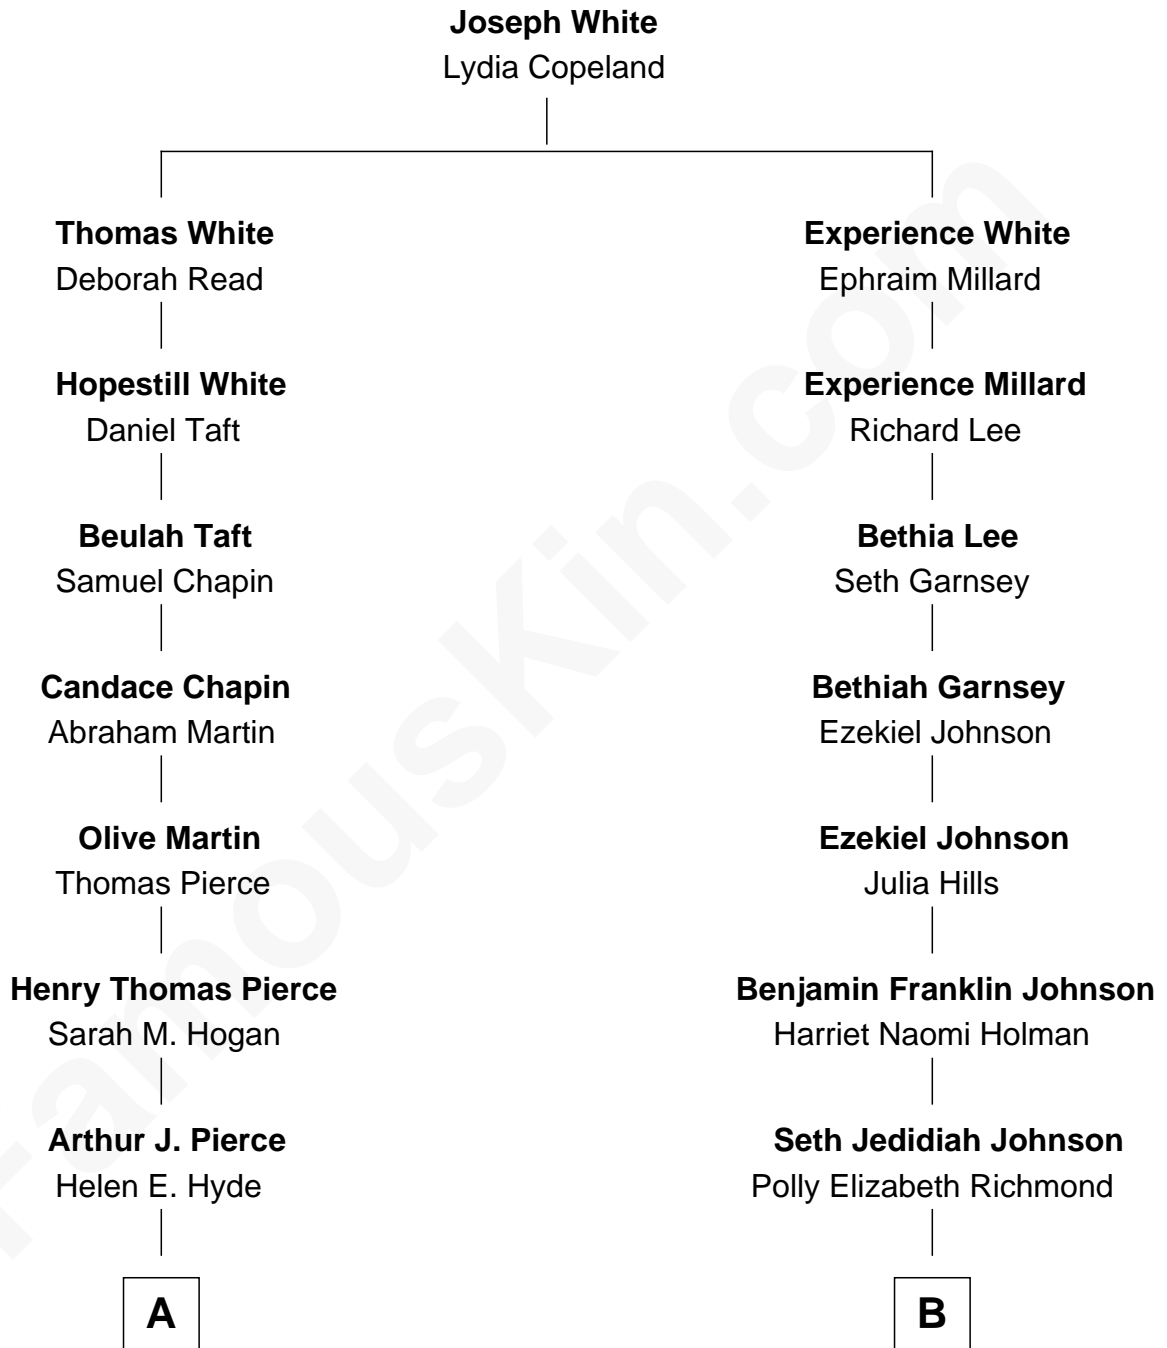

FamousKin.com Relationship Chart of

David Hyde Pierce

Stage, TV, and Movie Actor

8th cousin 2 times removed of

Elizabeth Smart

Founder of Elizabeth Smart Foundation

A

George Hyde Pierce