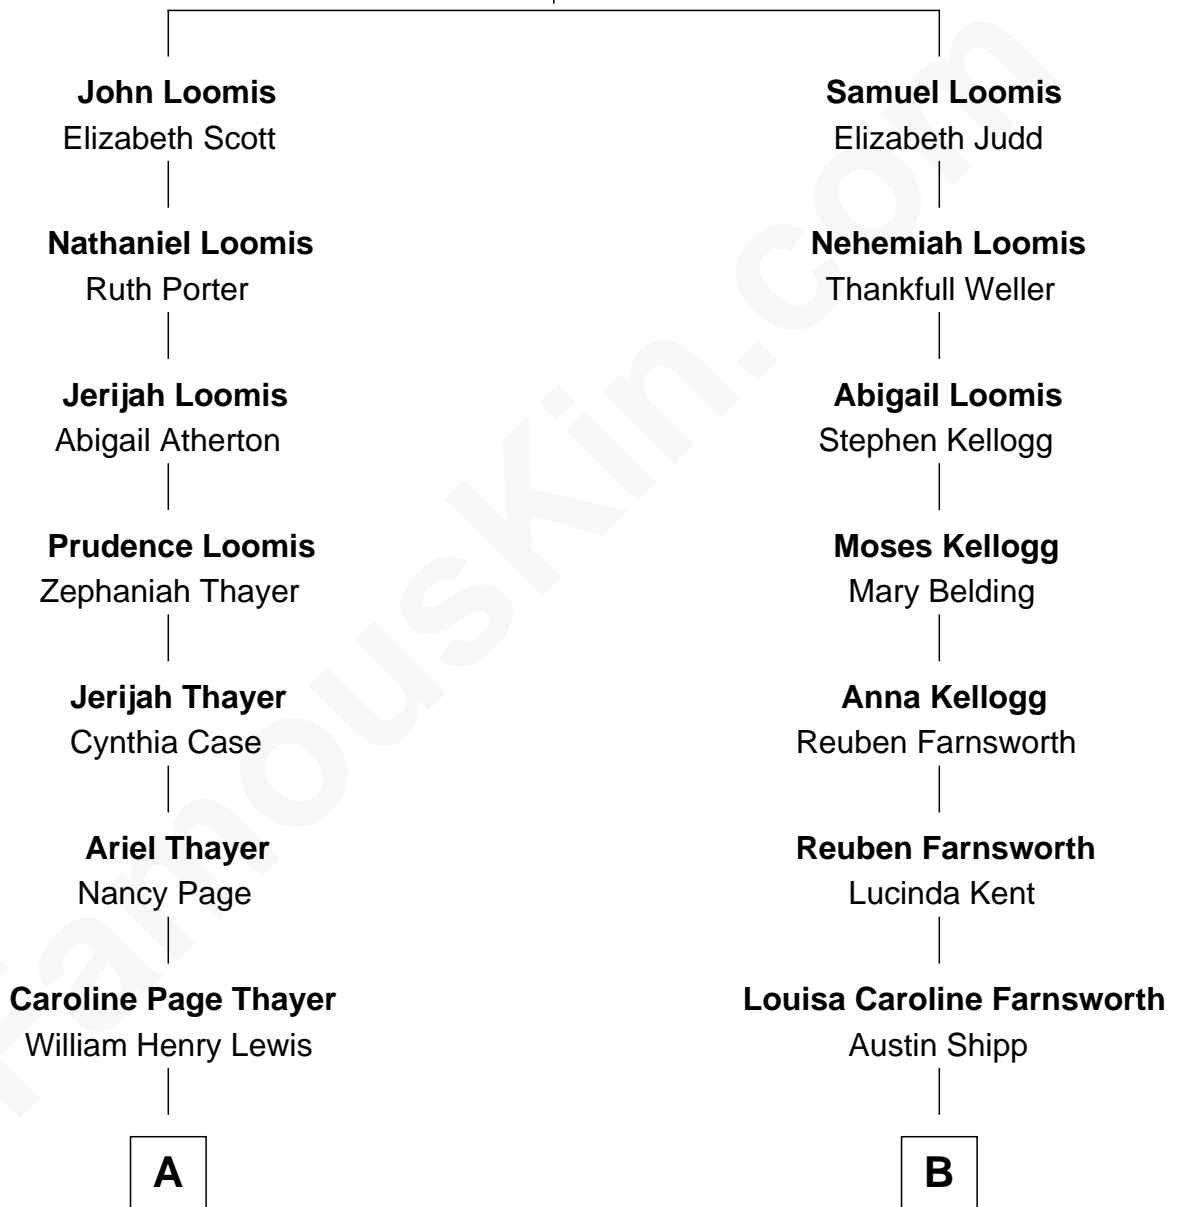

FamousKin.com Relationship Chart of

David Hyde Pierce

Stage, TV, and Movie Actor

10th cousin 1 time removed of

Amy Adams

Movie Actress

Joseph Loomis

Mary White

A

Mary Annie Lewis

George W. Hyde

Helen E. Hyde

Arthur J. Pierce

George Hyde Pierce

Laura Marie Hughes

David Hyde Pierce