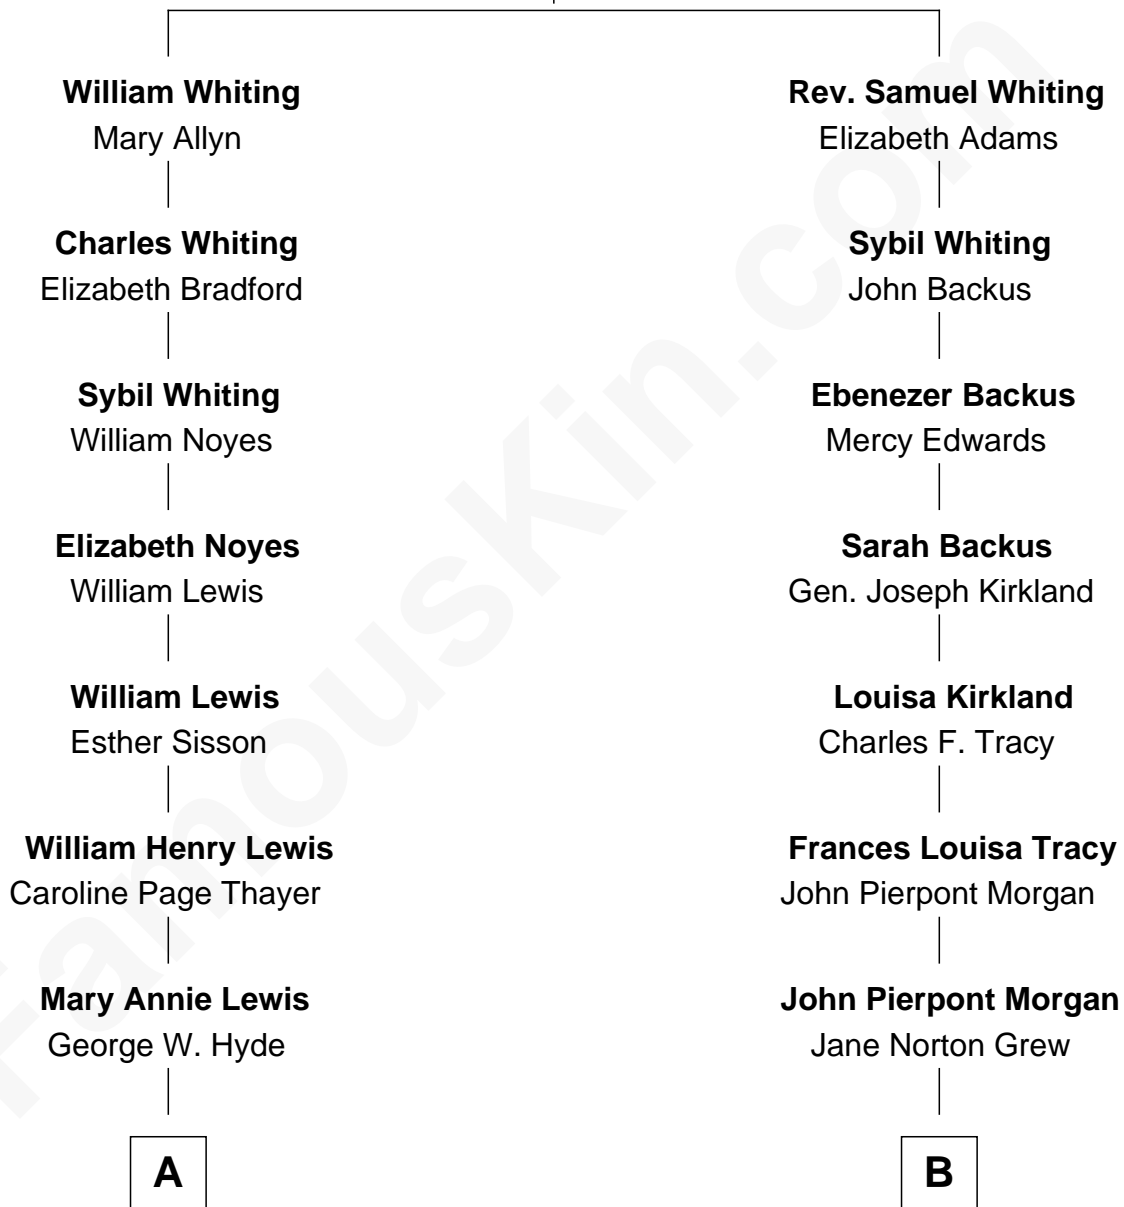

FamousKin.com Relationship Chart of

David Hyde Pierce

Stage, TV, and Movie Actor

8th cousin 1 time removed of

John Adams Morgan

1952 Olympic Sailing Gold Medalist

Rev. John Whiting

Sybil Collins

A

Helen E. Hyde
Arthur J. Pierce

George Hyde Pierce
Laura Marie Hughes

David Hyde Pierce
Stage, TV, and Movie Actor

B

Henry Sturgis Morgan
Catherine Frances Lovering Adams

John Adams Morgan
Olympic Gold Medalist