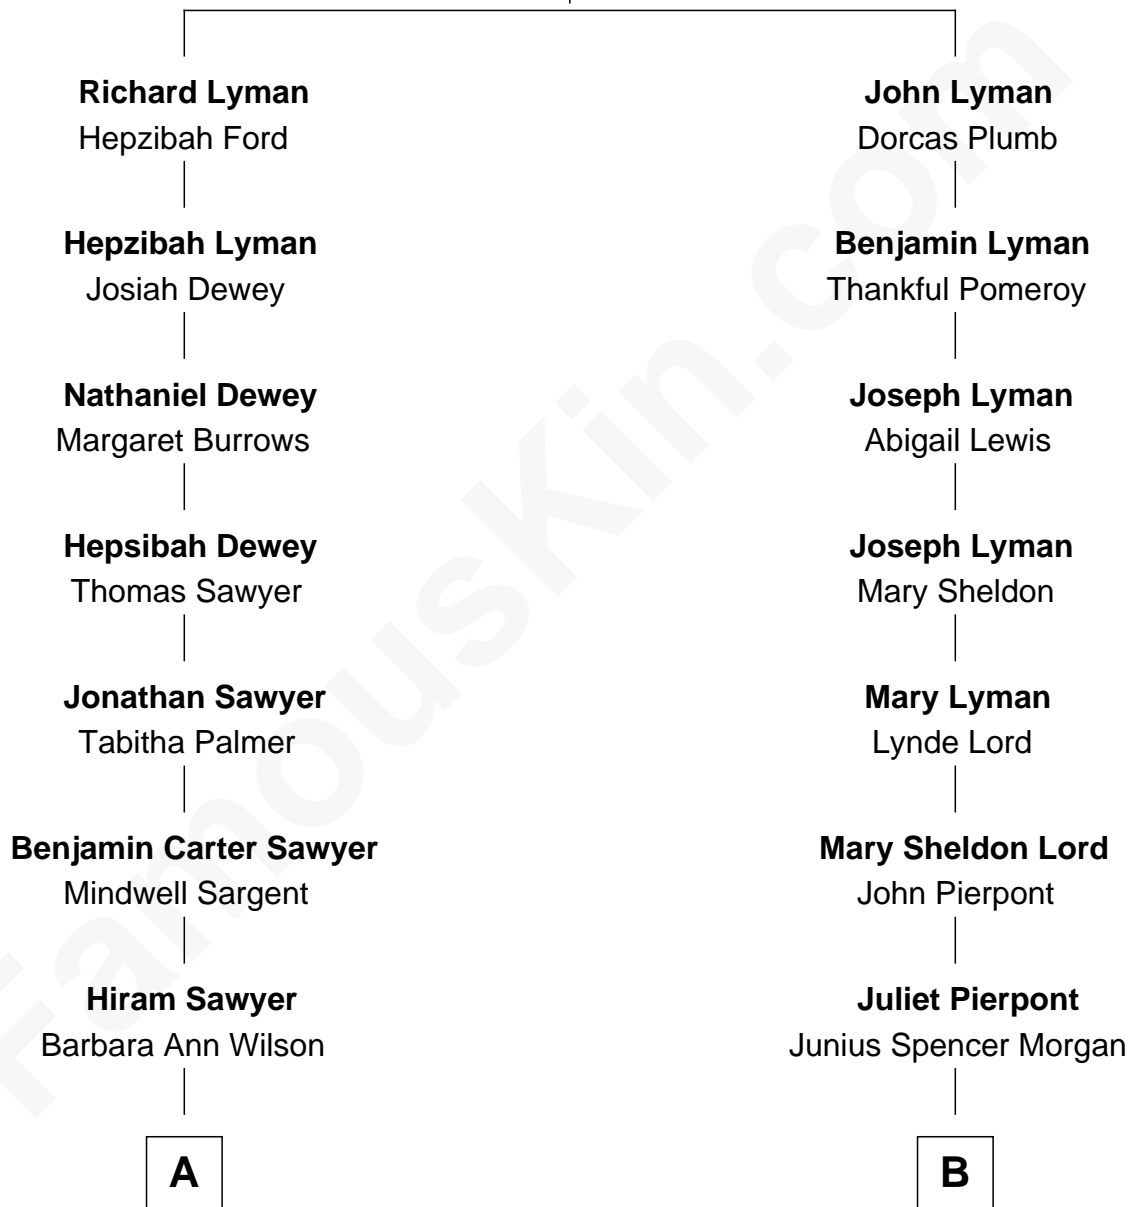

FamousKin.com Relationship Chart of

David Hyde Pierce

Stage, TV, and Movie Actor

9th cousin 2 times removed of

Henry Sturgis Morgan

Co-Founder of Morgan Stanley

Richard Lyman

Sarah - - - - -

A

Hannah Sawyer
William W. Mayhew

Sarah B. Mayhew
Rev. Thomas Bennett Hughes

Lorado Thomas Hughes
Mildred E. Sherman

Laura Marie Hughes
George Hyde Pierce

David Hyde Pierce
Stage, TV, and Movie Actor

B

John Pierpont Morgan
Frances Louisa Tracy

John Pierpont Morgan
Jane Norton Grew

Henry Sturgis Morgan
Co-Founder of Morgan Stanley

FamousKin.com