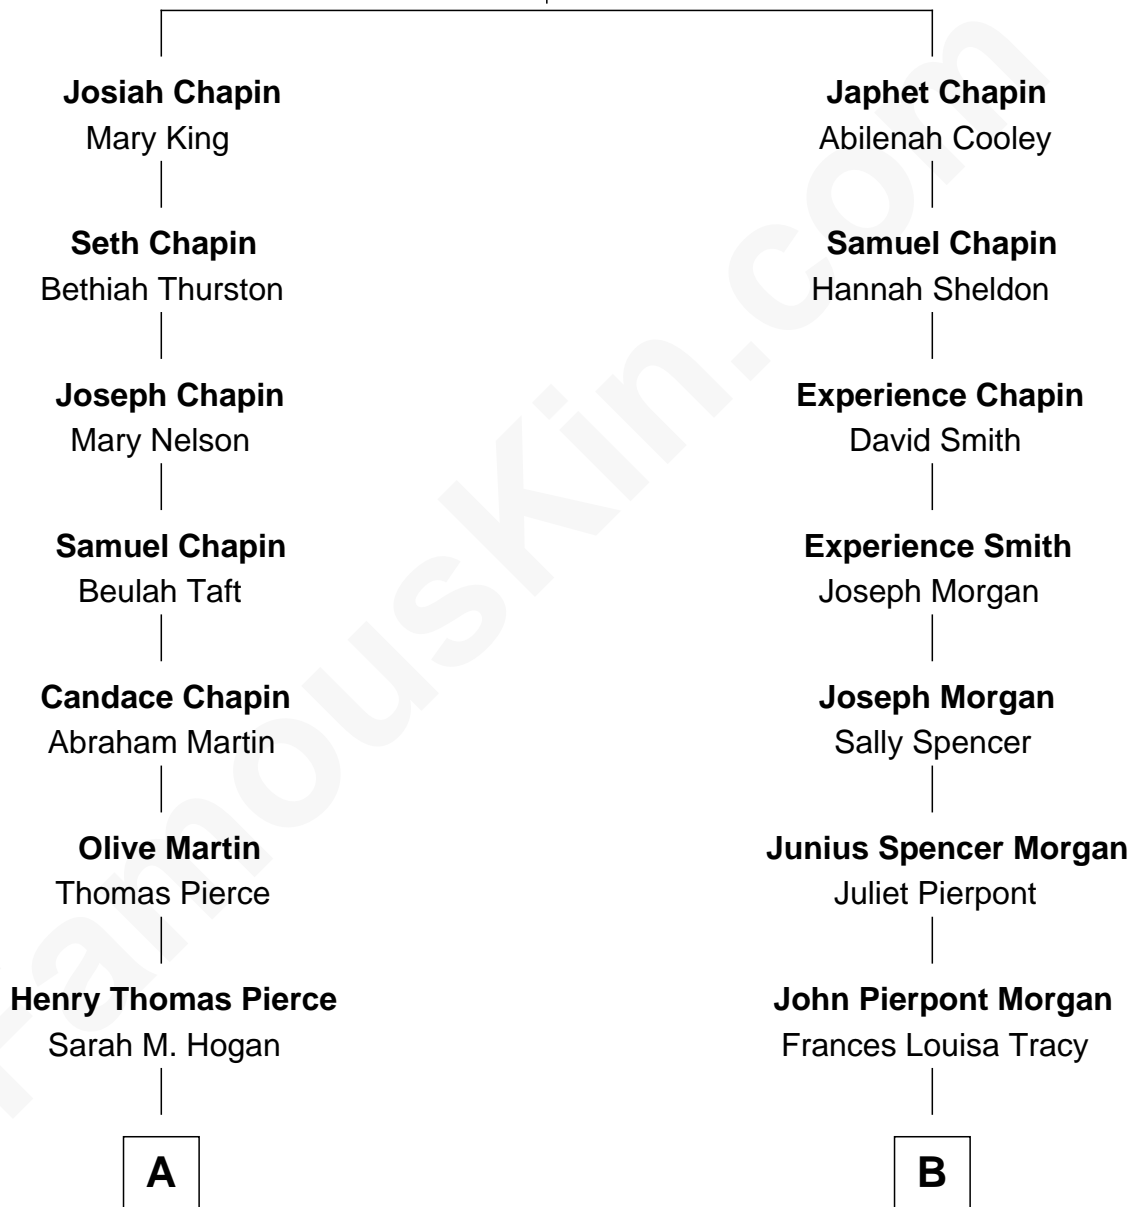

# FamousKin.com Relationship Chart of

**David Hyde Pierce**

*Stage, TV, and Movie Actor*

8th cousin 1 time removed of

**Henry Sturgis Morgan**

*Co-Founder of Morgan Stanley*

**Samuel Chapin**

Cicely Penney

**A**

**Arthur J. Pierce**

Helen E. Hyde

**George Hyde Pierce**

Laura Marie Hughes

**David Hyde Pierce**

*Stage, TV, and Movie Actor*

**B**