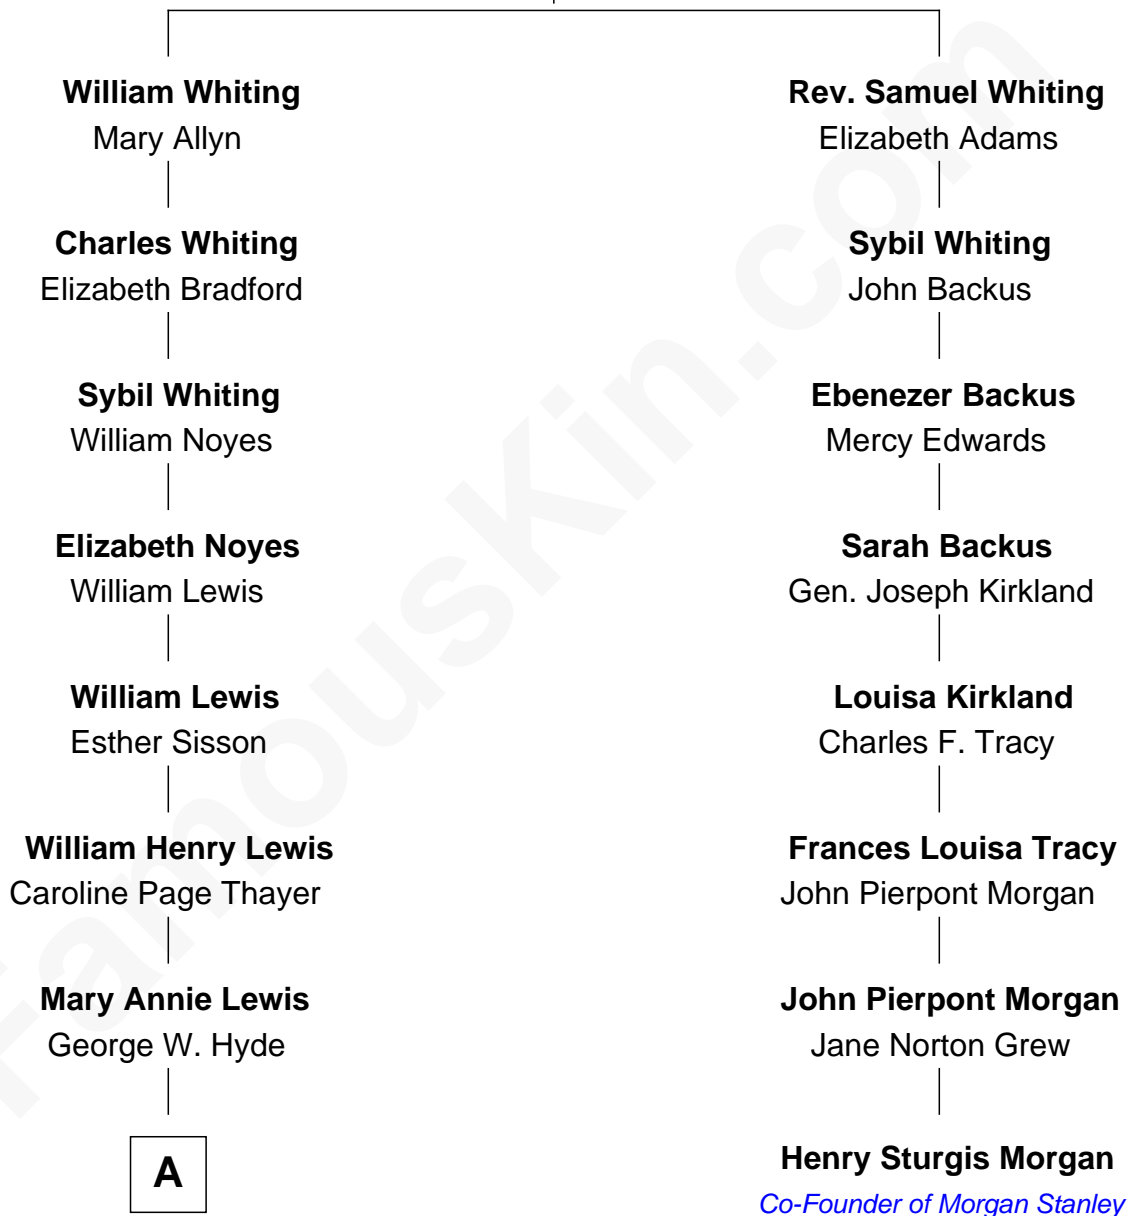

FamousKin.com Relationship Chart of

David Hyde Pierce

Stage, TV, and Movie Actor

7th cousin 2 times removed of

Henry Sturgis Morgan

Co-Founder of Morgan Stanley

Rev. John Whiting

Sybil Collins

A

—
Helen E. Hyde
Arthur J. Pierce

—
George Hyde Pierce
Laura Marie Hughes

—
David Hyde Pierce
Stage, TV, and Movie Actor

FamousKin.com