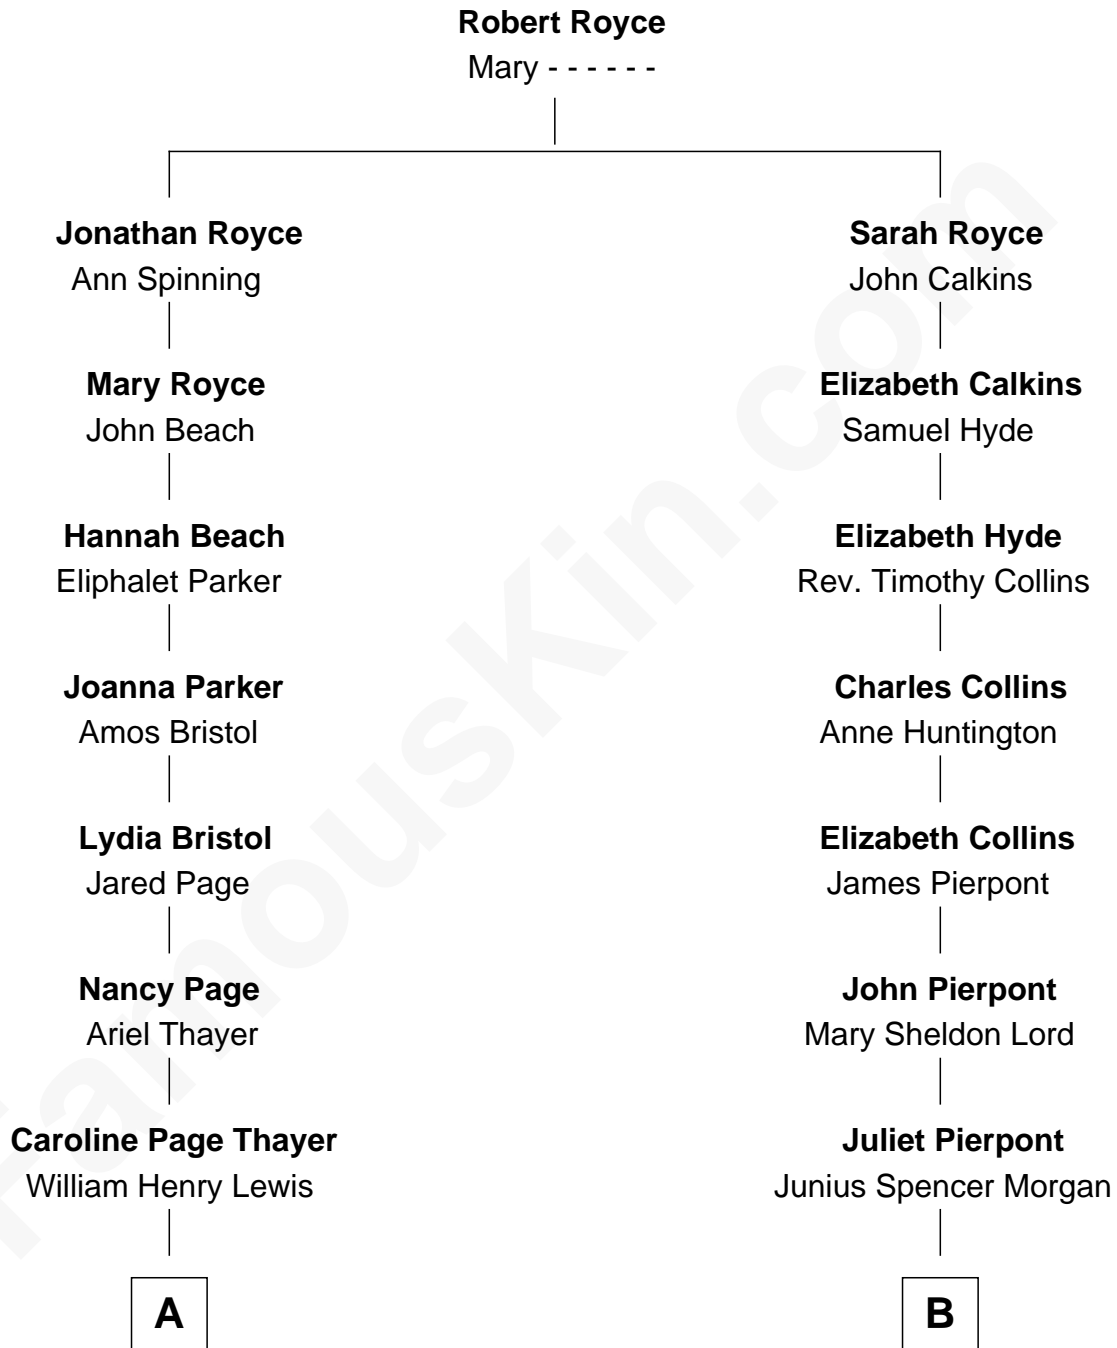

FamousKin.com Relationship Chart of

David Hyde Pierce

Stage, TV, and Movie Actor

8th cousin 2 times removed of

J.P. Morgan, Jr.

American Banker and Philanthropist

A

Mary Annie Lewis