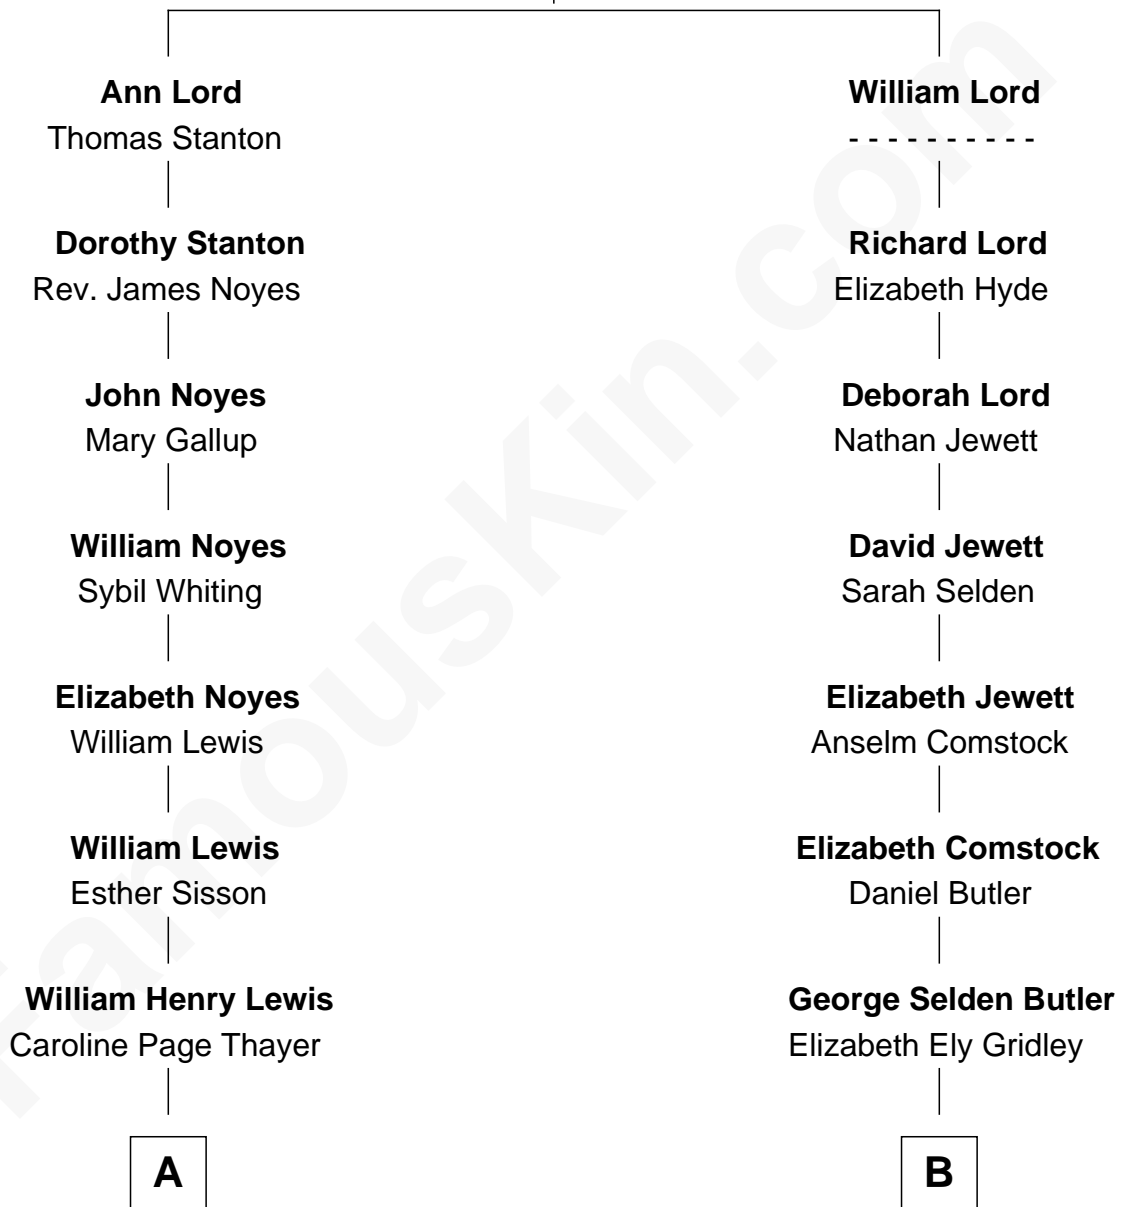

FamousKin.com Relationship Chart of

David Hyde Pierce

Stage, TV, and Movie Actor

10th cousin of

Gerald Ford

38th U.S. President

Thomas Lord

Dorothy Bird

A

Mary Annie Lewis

George W. Hyde

Helen E. Hyde

Arthur J. Pierce

George Hyde Pierce

Laura Marie Hughes

David Hyde Pierce

Stage, TV, and Movie Actor

B

Amy Gridley Butler

George Manney Ayer

Adele Augusta Ayer

Levi Addison Gardner

Dorothy Ayer Gardner

Leslie Lynch King