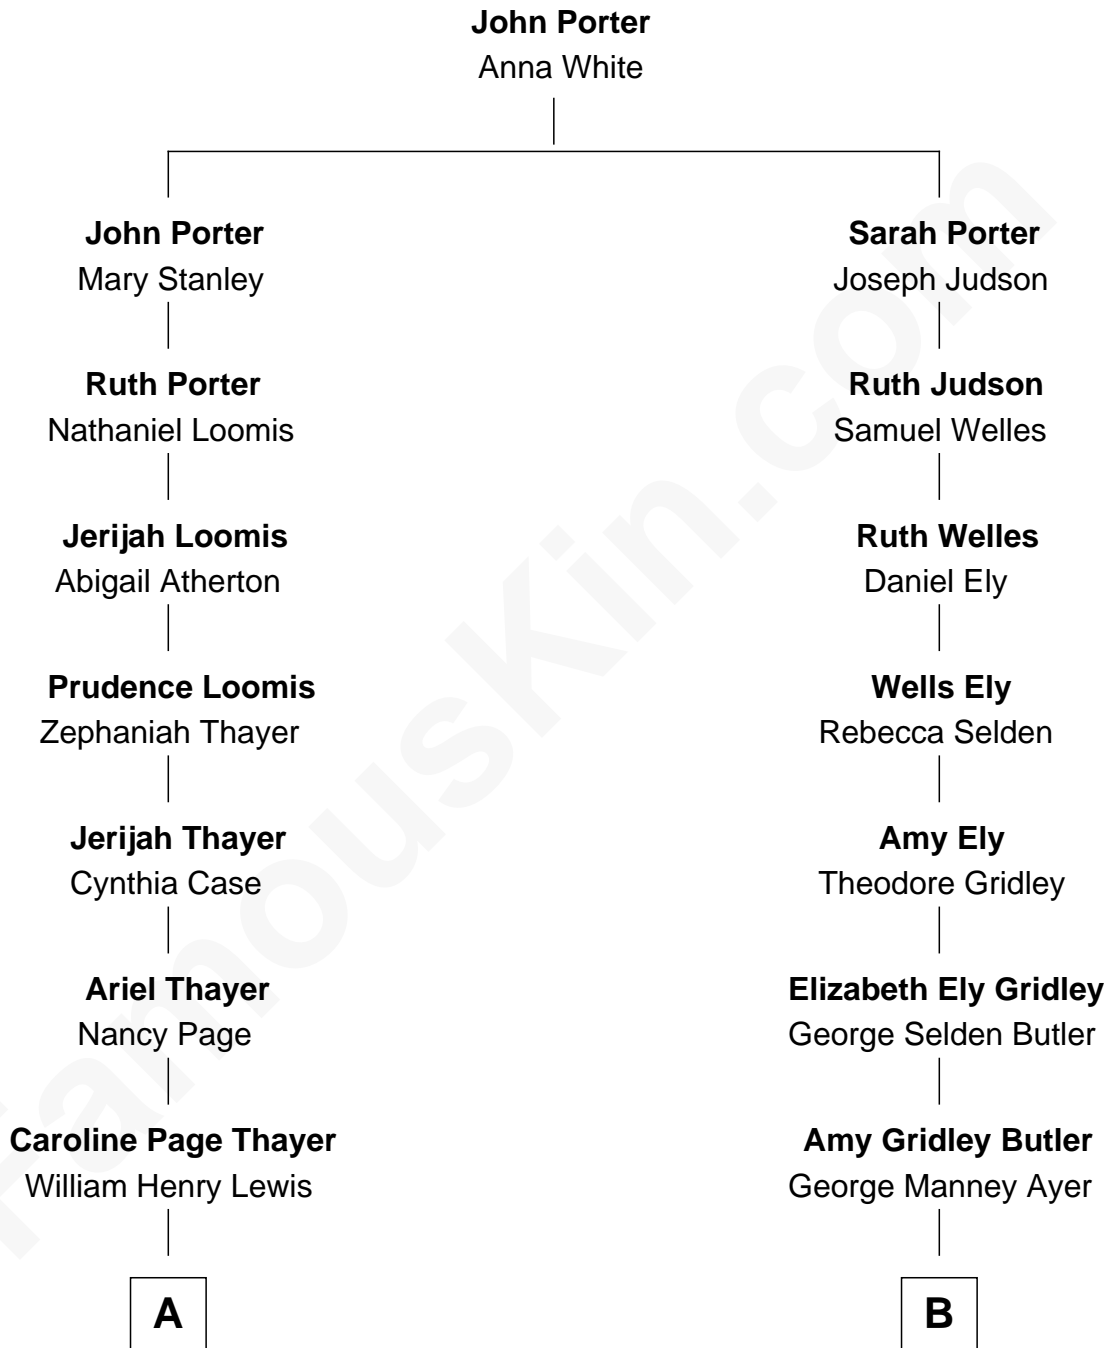

FamousKin.com

Relationship Chart of

David Hyde Pierce

Stage, TV, and Movie Actor

9th cousin 1 time removed of

Gerald Ford

38th U.S. President

A

Mary Annie Lewis

George W. Hyde

Helen E. Hyde

Arthur J. Pierce

George Hyde Pierce

Laura Marie Hughes

David Hyde Pierce

Stage, TV, and Movie Actor

B

Adele Augusta Ayer

Levi Addison Gardner

Dorothy Ayer Gardner

Leslie Lynch King

Gerald Ford

38th U.S. President

FamousKin.com