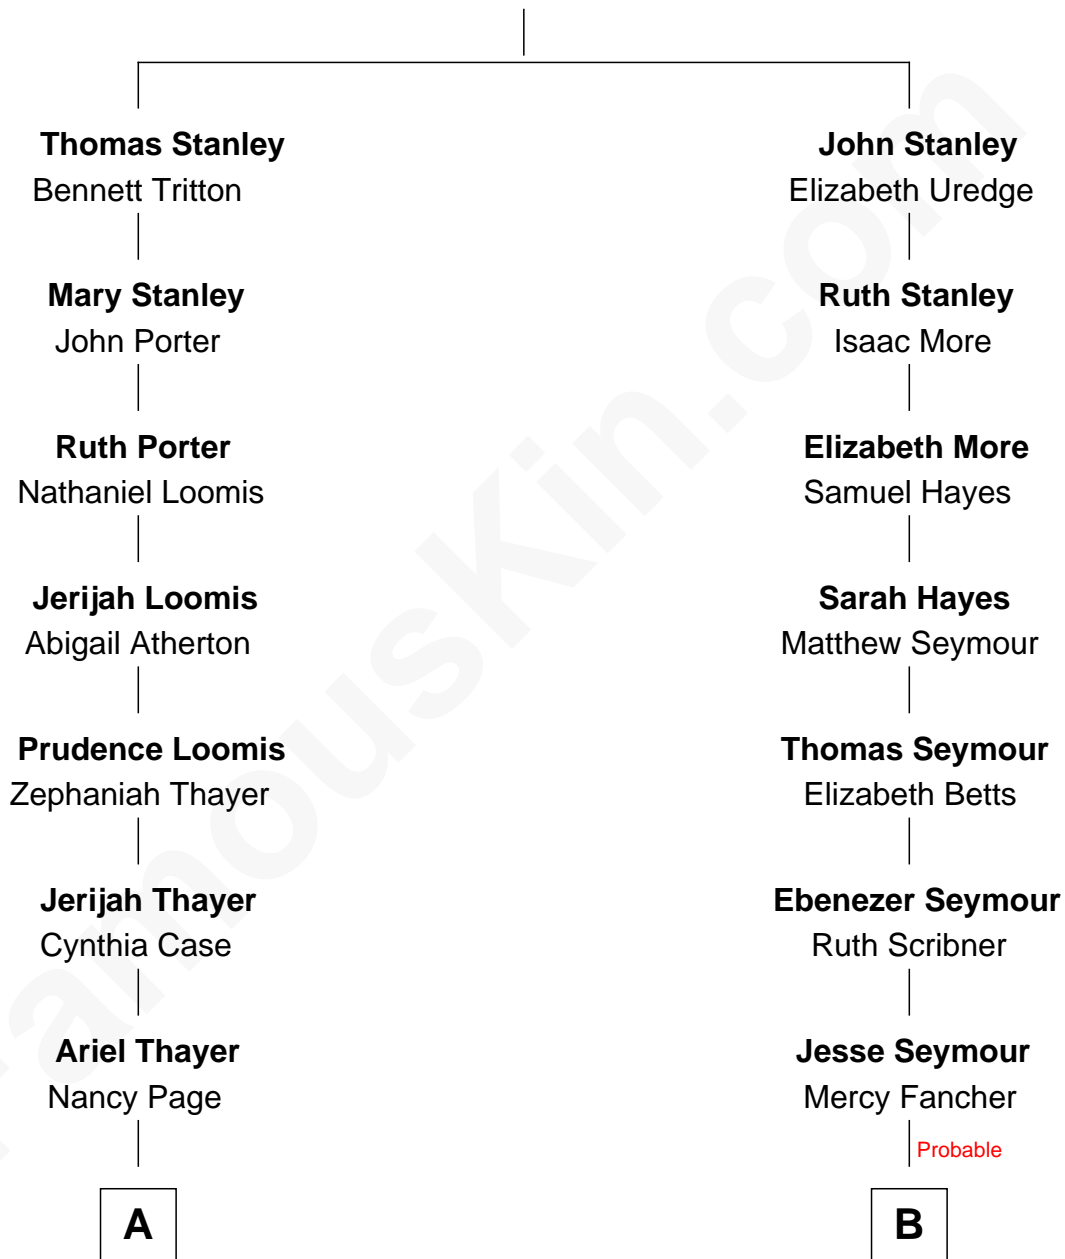

FamousKin.com Relationship Chart of

David Hyde Pierce

Stage, TV, and Movie Actor

11th cousin of

Gerald Ford

38th U.S. President

Robert Stanley

A

Caroline Page Thayer

William Henry Lewis

Mary Annie Lewis

George W. Hyde

Helen E. Hyde

Arthur J. Pierce

George Hyde Pierce

Laura Marie Hughes

Adele Augusta Ayer

Dorothy Ayer Gardner

Leslie Lynch King

Gerald Ford

38th U.S. President