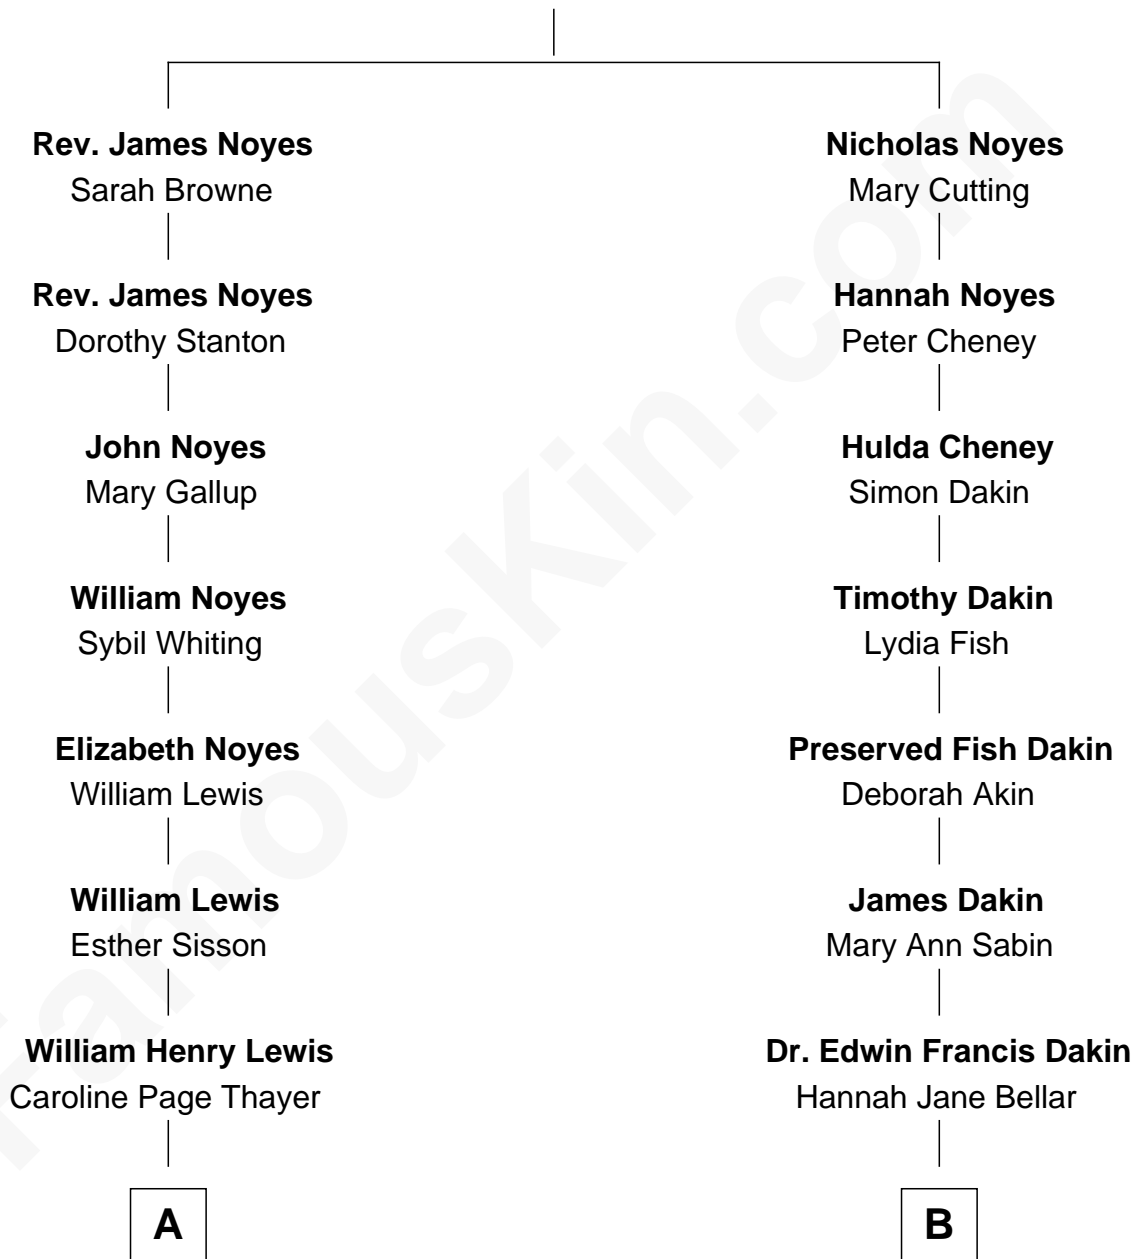

FamousKin.com Relationship Chart of

David Hyde Pierce

Stage, TV, and Movie Actor

10th cousin 1 time removed of

Ethan Hawke

Actor, Director, Screenwriter, Novelist

Rev. William Noyes

Ann Parker

A

Mary Annie Lewis

George W. Hyde

Helen E. Hyde

Arthur J. Pierce

George Hyde Pierce

Laura Marie Hughes

David Hyde Pierce

Stage, TV, and Movie Actor

B

Ida Jane Dakin

George Washington Hawke

Ronald M. Hawke

Edith S. Mosher

Frank Taylor Hawke

Betty Virginia Hartsock