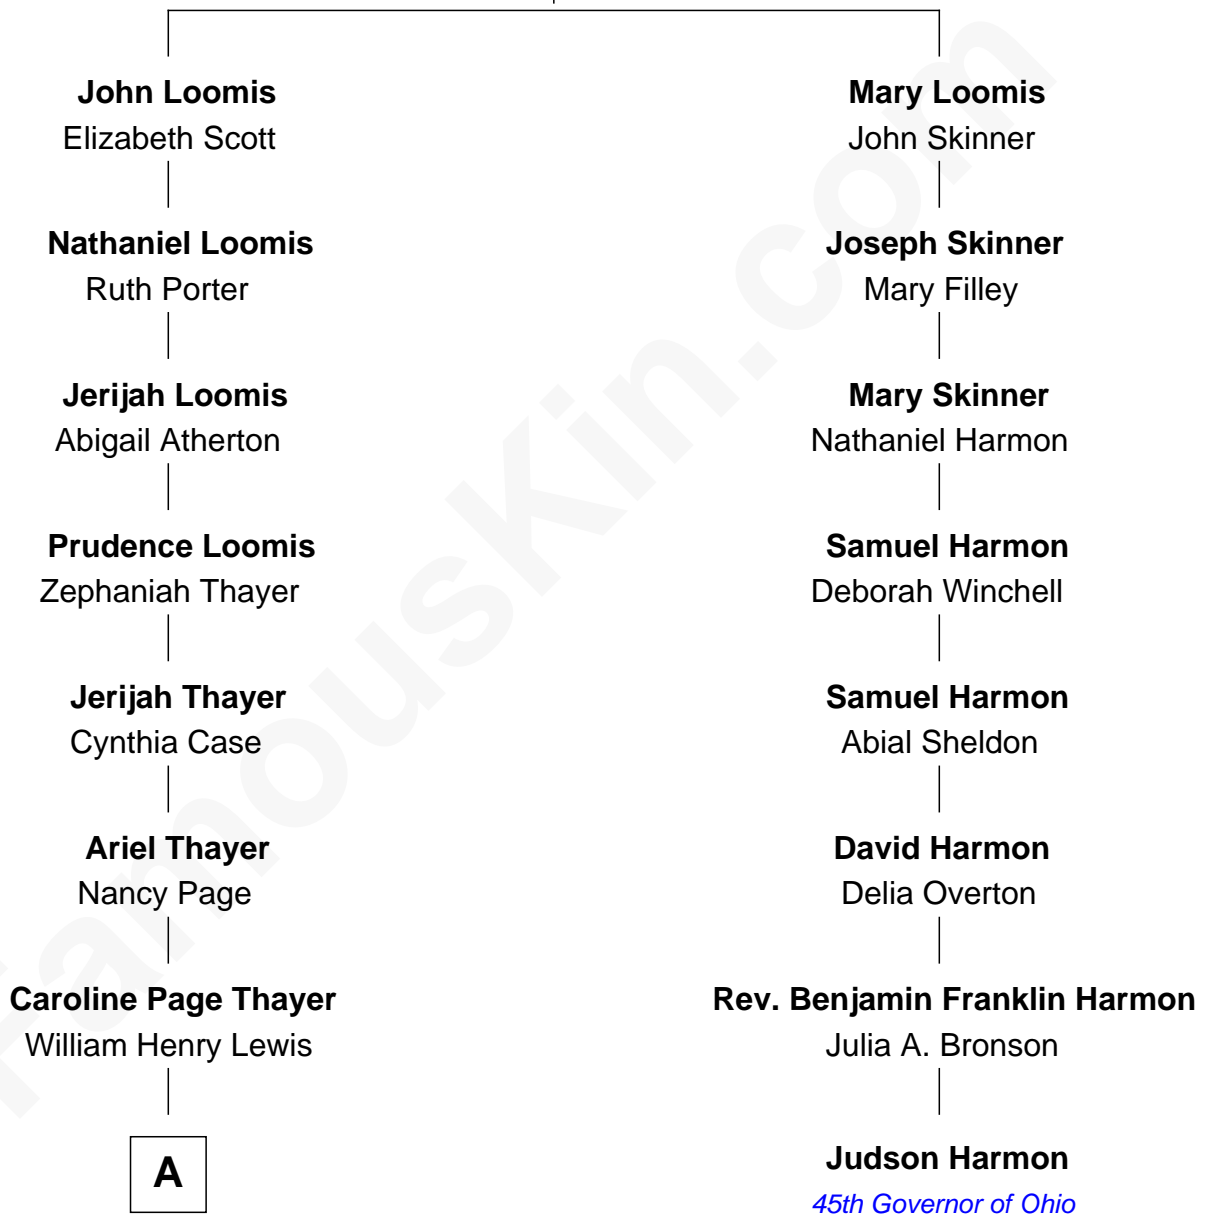

FamousKin.com Relationship Chart of

David Hyde Pierce

Stage, TV, and Movie Actor

7th cousin 3 times removed of

Judson Harmon

45th Governor of Ohio

Joseph Loomis

Mary White

A

—
Mary Annie Lewis

George W. Hyde

—
Helen E. Hyde

Arthur J. Pierce

—
George Hyde Pierce

Laura Marie Hughes

—
David Hyde Pierce