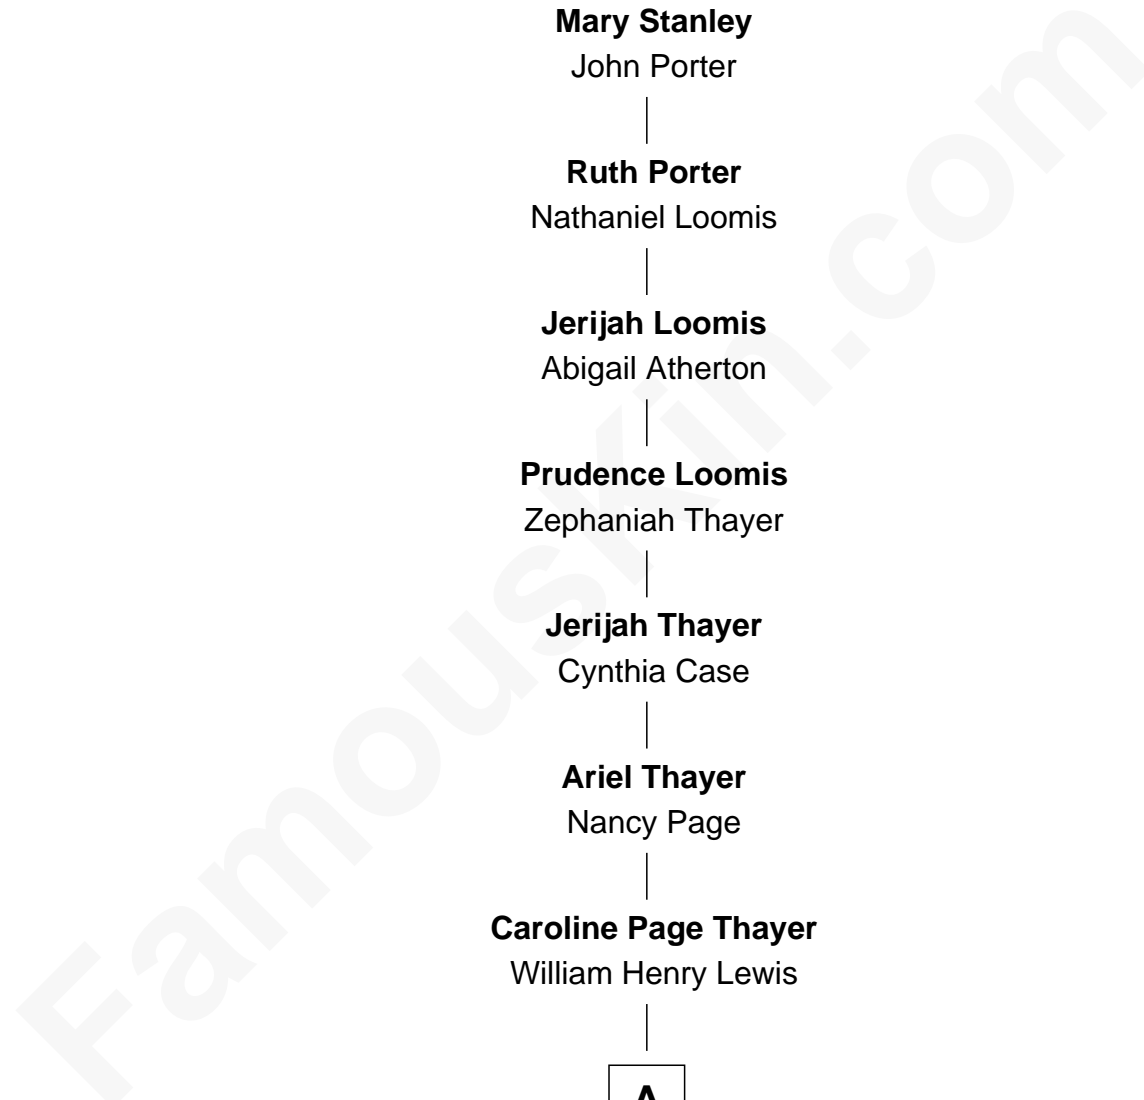

# FamousKin.com Relationship Chart of

**David Hyde Pierce**

*Stage, TV, and Movie Actor*

9th Great-grandson of

**Thomas Stanley**

*(c1601 - 1663/4) Great Migration Immigrant 1634*

**Thomas Stanley**

Bennett Tritton

**Mary Stanley**

John Porter

**Ruth Porter**

Nathaniel Loomis

**Jerijah Loomis**

Abigail Atherton

**Prudence Loomis**

Zephaniah Thayer

**Jerijah Thayer**

Cynthia Case

**Ariel Thayer**

Nancy Page

**Caroline Page Thayer**

William Henry Lewis

**A**

**A**

|  
**Mary Annie Lewis**

George W. Hyde

|  
**Helen E. Hyde**

Arthur J. Pierce

|  
**George Hyde Pierce**

Laura Marie Hughes

|  
**David Hyde Pierce**

*Stage, TV, and Movie Actor*