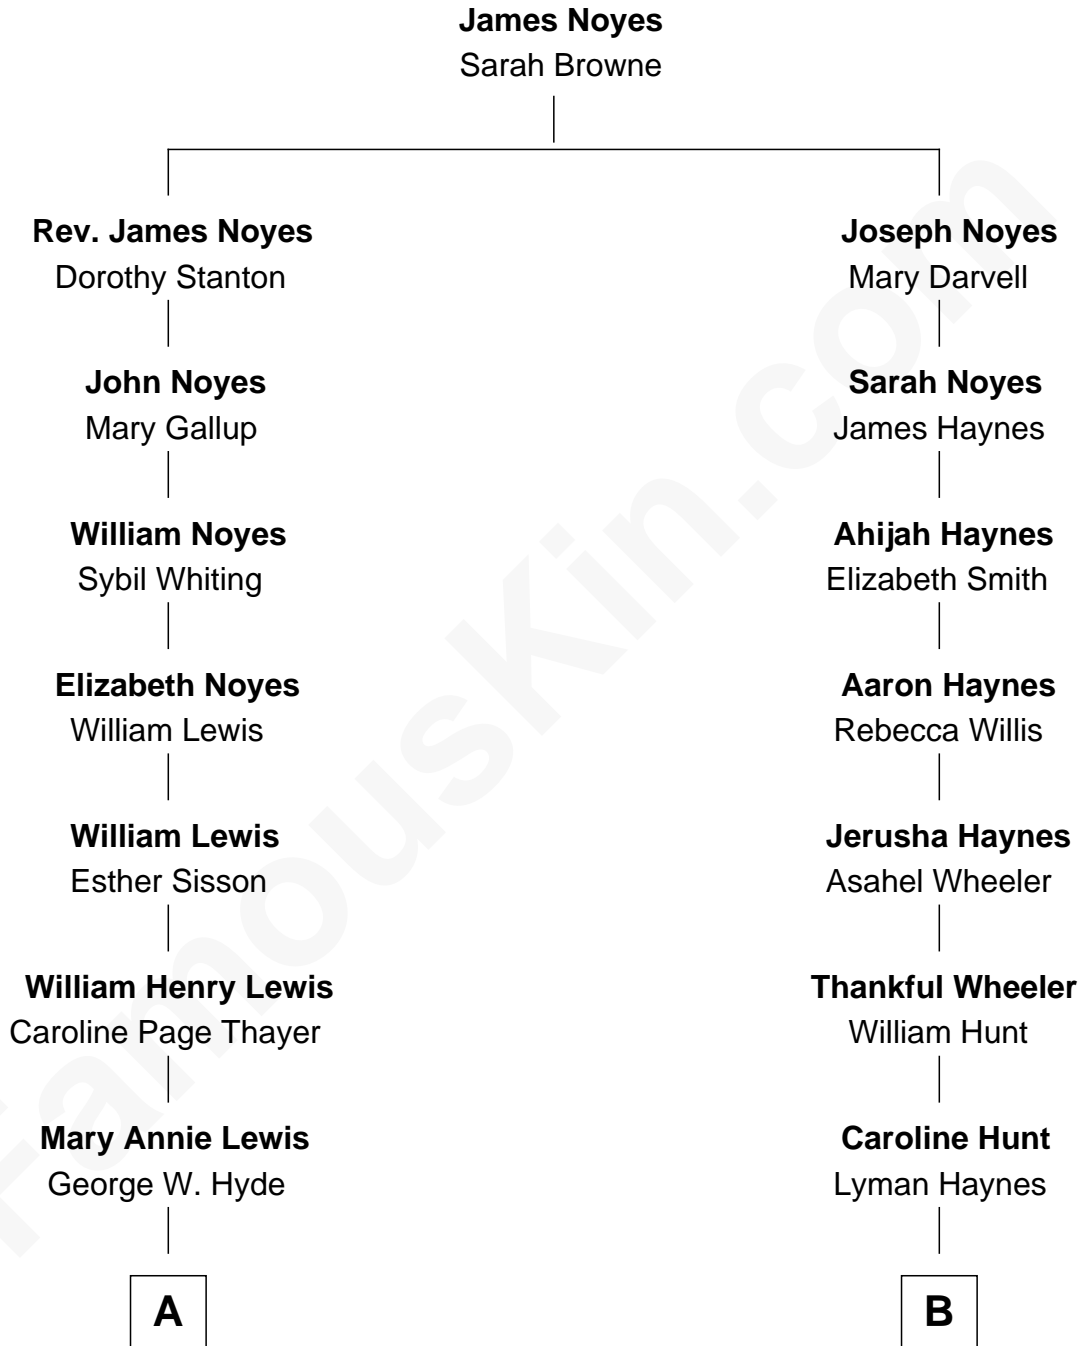

FamousKin.com Relationship Chart of

David Hyde Pierce

Stage, TV, and Movie Actor

9th cousin 2 times removed of

James Taylor

Singer-Songwriter

A

Helen E. Hyde
Arthur J. Pierce

George Hyde Pierce
Laura Marie Hughes

David Hyde Pierce
Stage, TV, and Movie Actor

B

Theodore Lyman Haynes
Laura Ann Shaw

Stanford Lyman Haynes
Emily Roxanna Leonard

Theodosia Haynes
Alexander Taylor

Dr. Isaac Montrose Taylor
Gertrude Arline Woodard

James Taylor
Singer-Songwriter

FamousKin.com