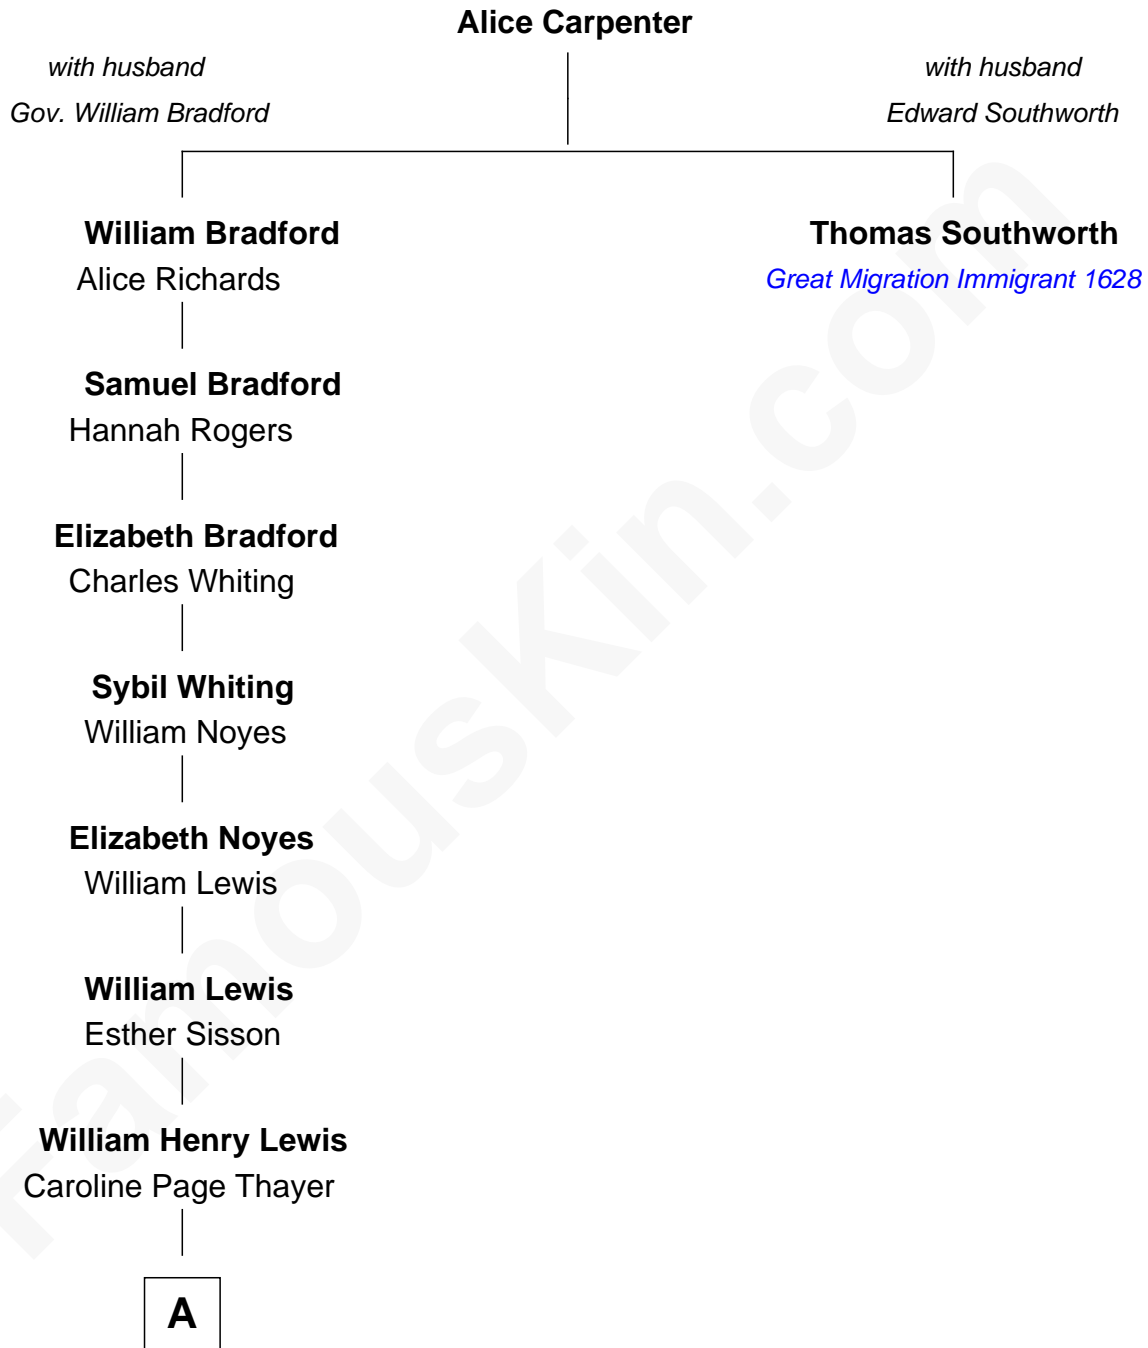

# FamousKin.com Relationship Chart of

**David Hyde Pierce**

*Stage, TV, and Movie Actor*

8th great-grandnephew of

**Thomas Southworth**

*(c1617-1669) Great Migration Immigrant 1628*

**A**

—  
**Mary Annie Lewis**

George W. Hyde

—  
**Helen E. Hyde**

Arthur J. Pierce

—  
**George Hyde Pierce**

Laura Marie Hughes

—  
**David Hyde Pierce**

*Stage, TV, and Movie Actor*

FamousKin.com