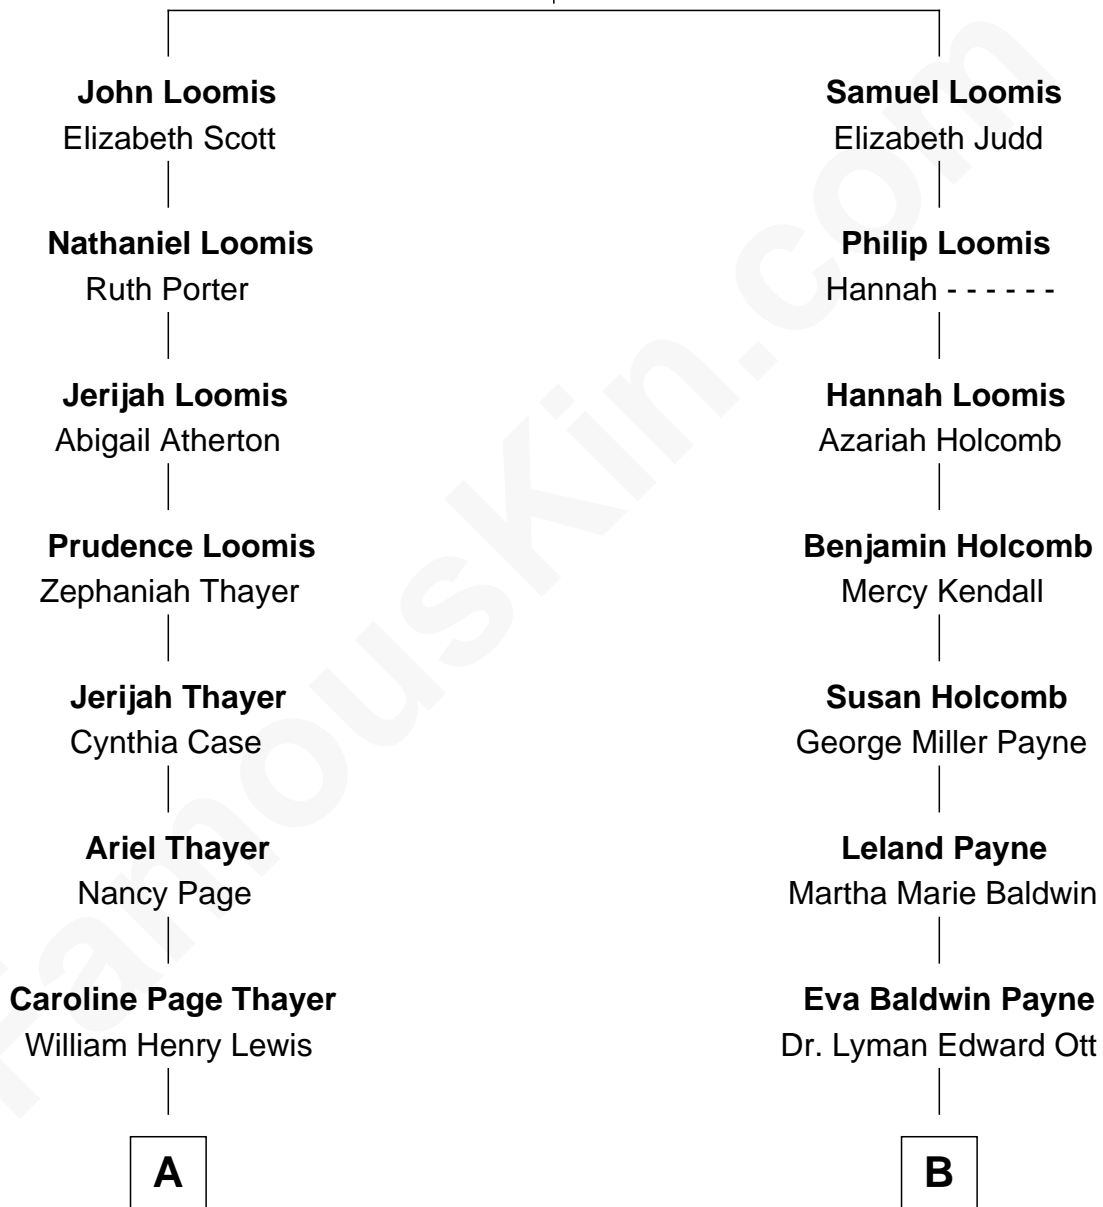

# FamousKin.com Relationship Chart of

**David Hyde Pierce**

*Stage, TV, and Movie Actor*

9th cousin 1 time removed of

**Dan Quayle**

*44th U.S. Vice-President*

**Joseph Loomis**

Mary White

**A**

**Mary Annie Lewis**

George W. Hyde

**Helen E. Hyde**

Arthur J. Pierce

**George Hyde Pierce**

Laura Marie Hughes

**David Hyde Pierce**

*Stage, TV, and Movie Actor*

**B**

**Martha M. Ott**

Eugene Collins Pulliam

**Martha Corinne Pulliam**

James Cline Quayle

**Dan Quayle**

*44th U.S. Vice-President*