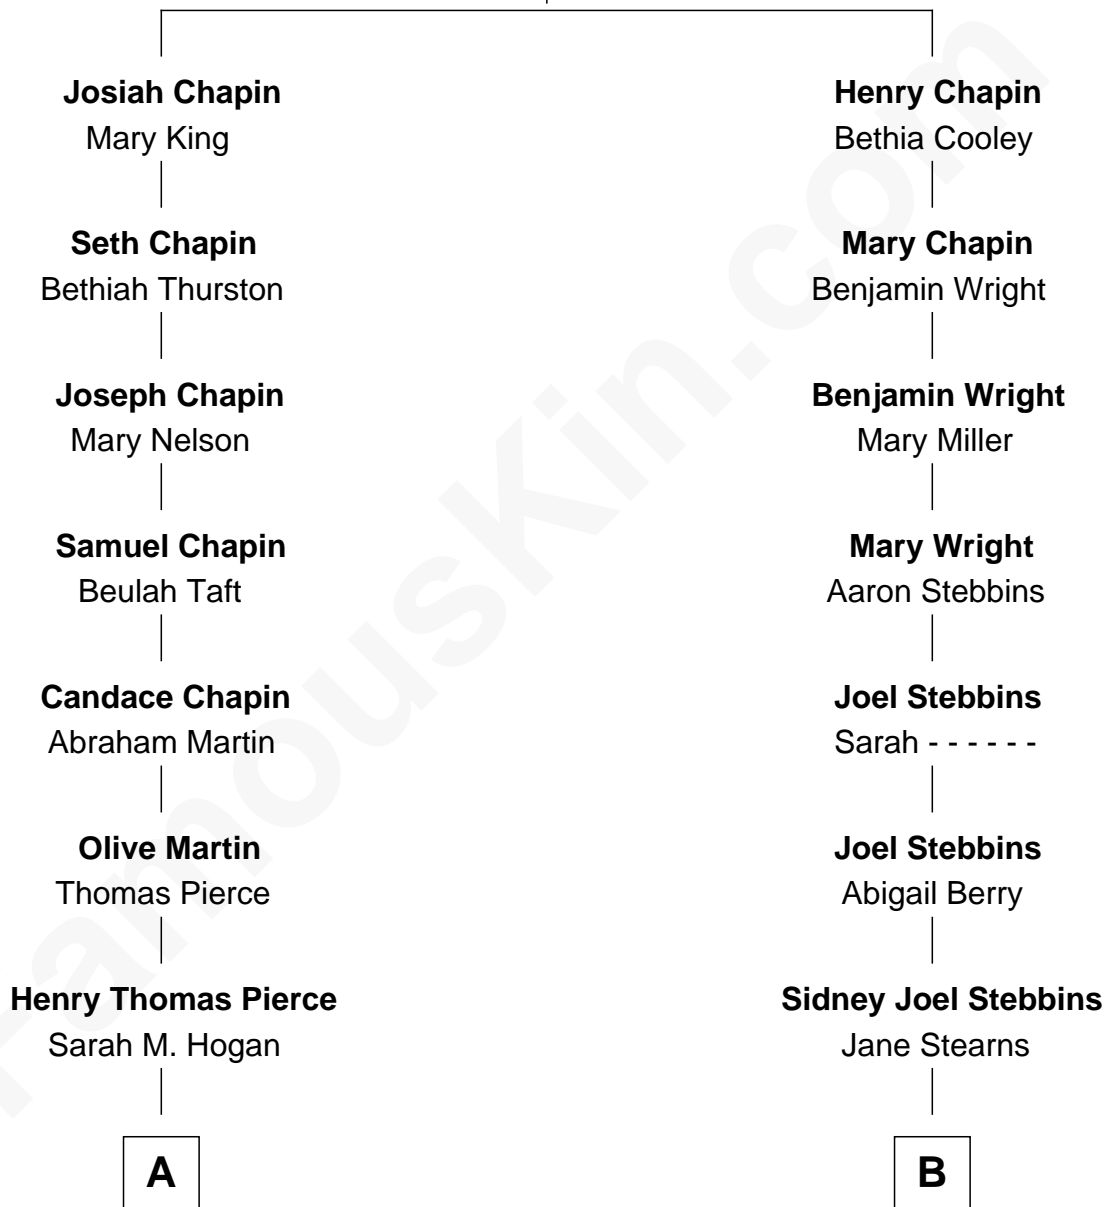

FamousKin.com Relationship Chart of

David Hyde Pierce

Stage, TV, and Movie Actor

9th cousin of

Spencer Tracy

Movie Actor

Samuel Chapin

Cicely Penney

A

Arthur J. Pierce

Helen E. Hyde

George Hyde Pierce

Laura Marie Hughes

David Hyde Pierce

Stage, TV, and Movie Actor

B