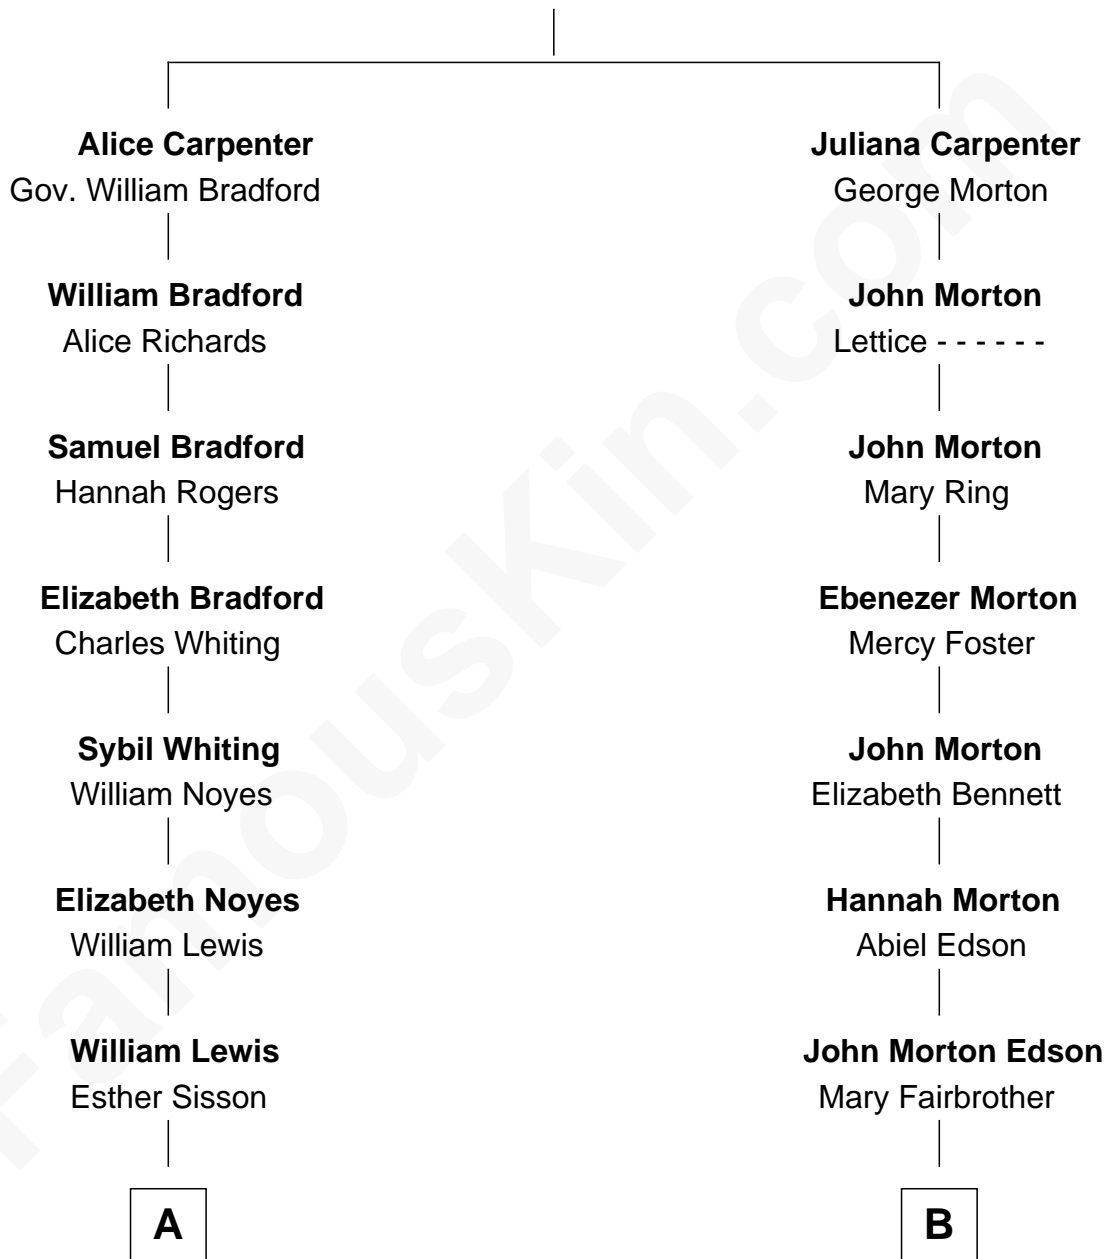

# FamousKin.com Relationship Chart of

**David Hyde Pierce**

*Stage, TV, and Movie Actor*

11th cousin 1 time removed of

**Marie-Chantal Miller**

*Crown Princess of Greece*

**Alexander Carpenter**

-----

**A**

**William Henry Lewis**  
Caroline Page Thayer

**Mary Annie Lewis**  
George W. Hyde

**Helen E. Hyde**  
Arthur J. Pierce

**George Hyde Pierce**  
Laura Marie Hughes

**David Hyde Pierce**  
*Stage, TV, and Movie Actor*

**B**

**John Morton Edson**  
Mary H. Stevens

**Mary Helen Edson**  
George H. Appleton

**Blanche Louise Appleton**  
Ellis John Springer Miller

**Ellis Warren Appleton Miller**  
Sophia June Squarebriggs