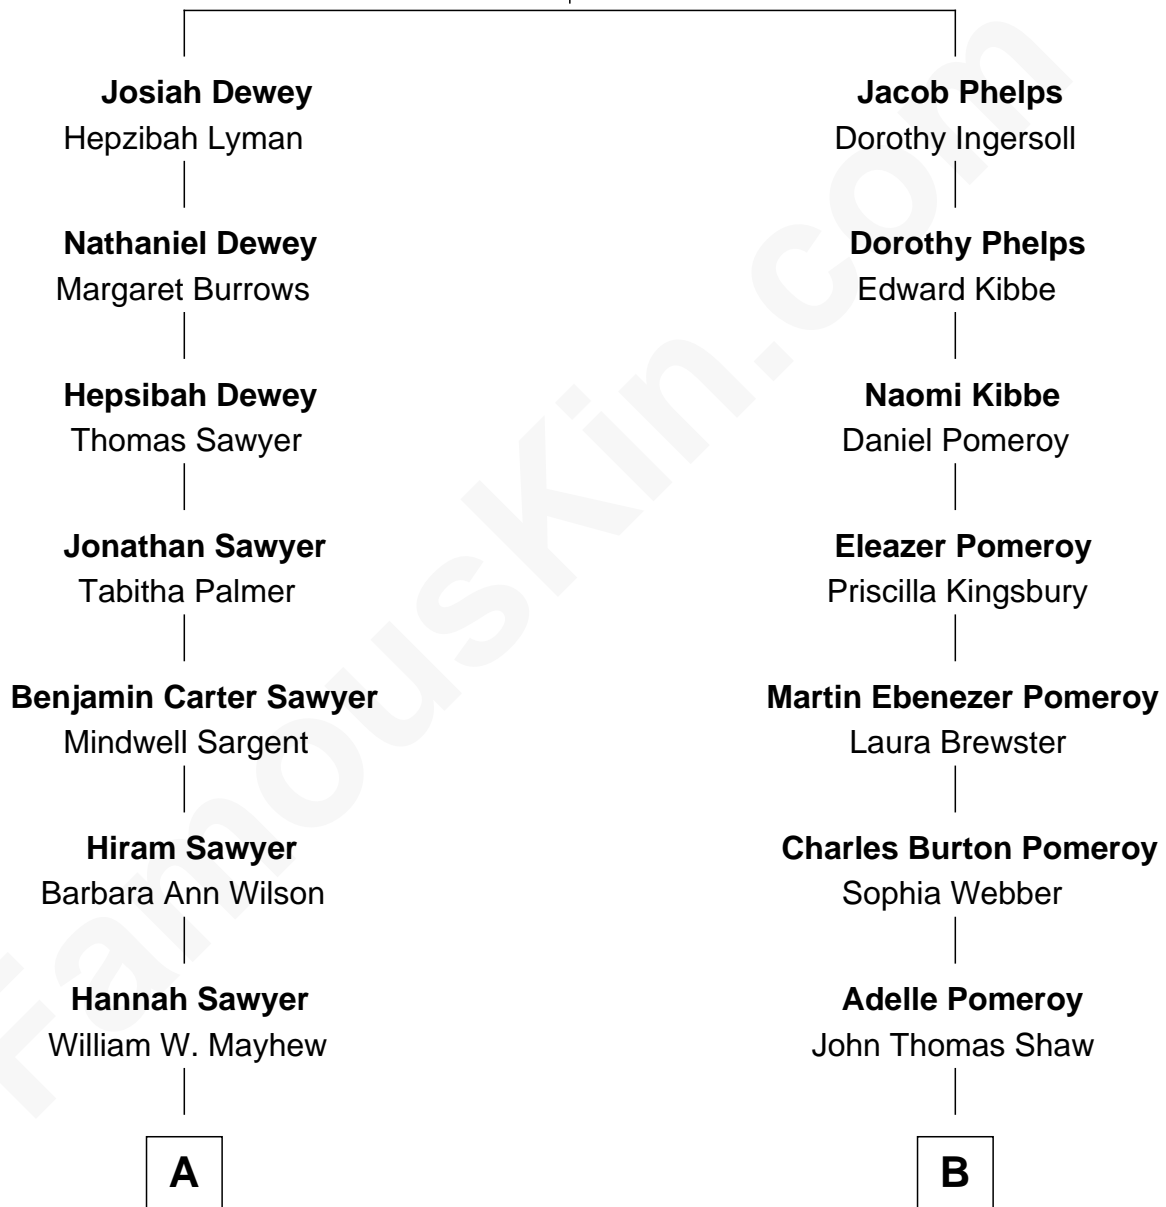

# FamousKin.com Relationship Chart of

**David Hyde Pierce**

*Stage, TV, and Movie Actor*

8th cousin 2 times removed of

**Brewster H. Shaw**

*NASA Astronaut*

**Frances** -----

*with husband  
Thomas Dewey*

*with husband  
George Phelps*

**A**

**Sarah B. Mayhew**  
Rev. Thomas Bennett Hughes

**Lorado Thomas Hughes**  
Mildred E. Sherman

**Laura Marie Hughes**  
George Hyde Pierce

**David Hyde Pierce**  
*Stage, TV, and Movie Actor*

**B**

**Brewster Hopkinson Shaw**  
Leone Marguerite Lee

**Brewster H. Shaw**  
*NASA Astronaut*

FamousKin.com